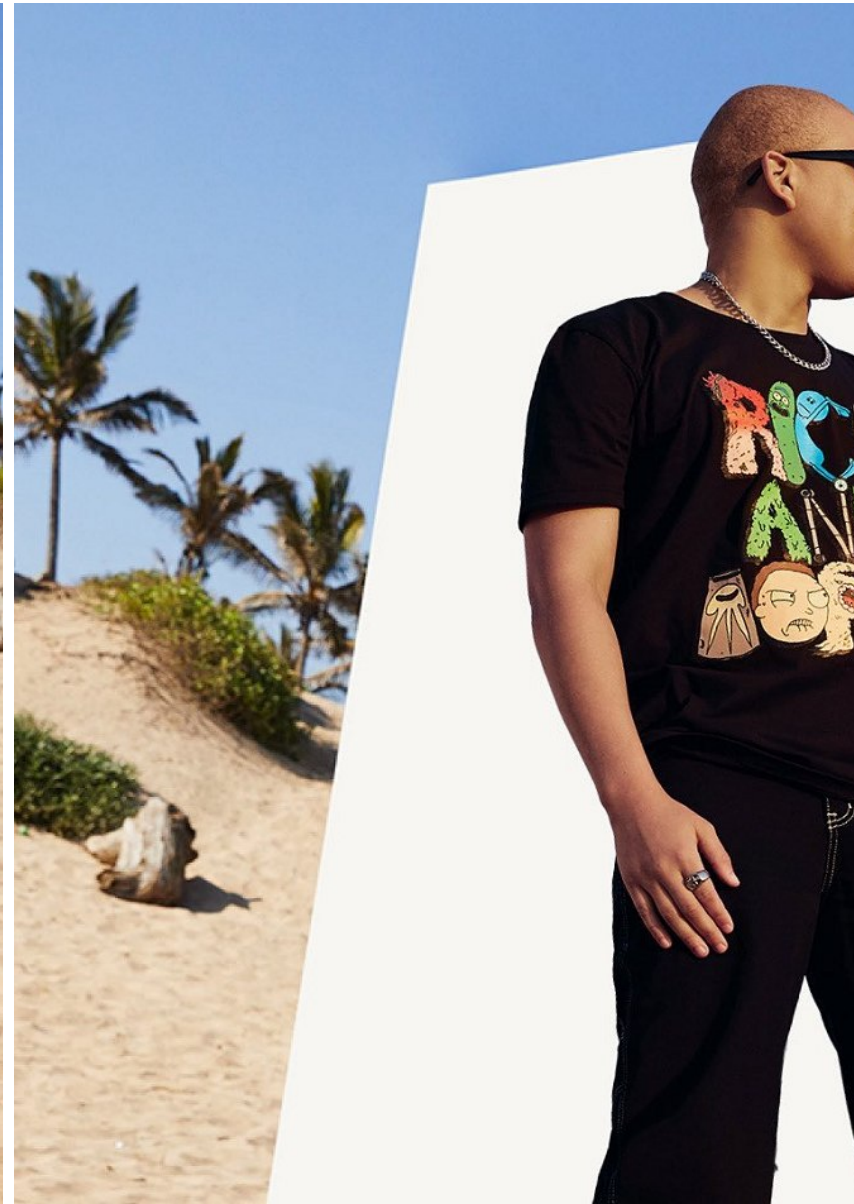

BOSS MODELS

DURBAN

BANDILE CELE

Height: 170cm Chest: 92cm Waist: 82cm Shoe: 7 UK Hair: Blonde Eyes: Green/Grey

BOSS MODELS

DURBAN

BANDILE CELE

Height: 170cm Chest: 92cm Waist: 82cm Shoe: 7 UK Hair: Blonde Eyes: Green/Grey