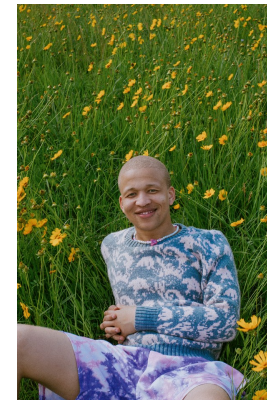

BOSS MODELS

DURBAN

BANDILE CELE

Height: 170cm Chest: 92cm Waist: 82cm Shoe: 7 UK Hair: Blonde Eyes: Green/Grey