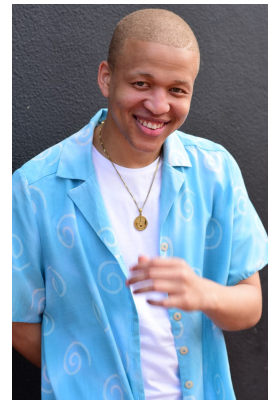

BOSS MODELS

DURBAN

BANDILE CELE

Height: 170cm Chest: 92cm Waist: 82cm Shoe: 7 UK Hair: Blonde Eyes: Green/Grey