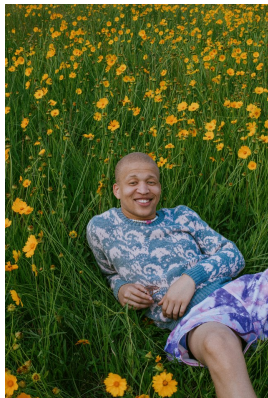

BOSS MODELS

DURBAN

BANDILE CELE

Height: 170cm Chest: 92cm Waist: 82cm Shoe: 7 UK Hair: Blonde Eyes: Green/Grey