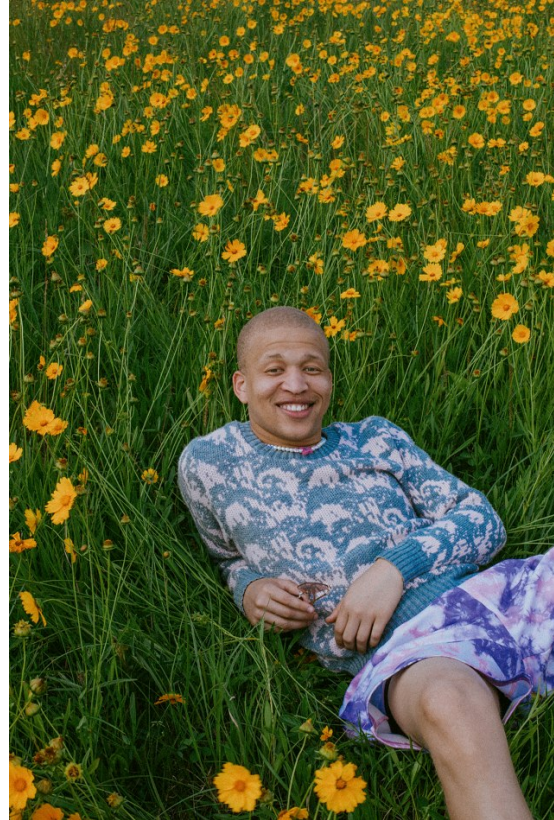

BOSS MODELS

DURBAN

BANDILE CELE

Height: 170cm Chest: 92cm Waist: 82cm Shoe: 7 UK Hair: Blonde Eyes: Green/Grey

BOSS MODELS

DURBAN

BANDILE CELE

Height: 170cm Chest: 92cm Waist: 82cm Shoe: 7 UK Hair: Blonde Eyes: Green/Grey