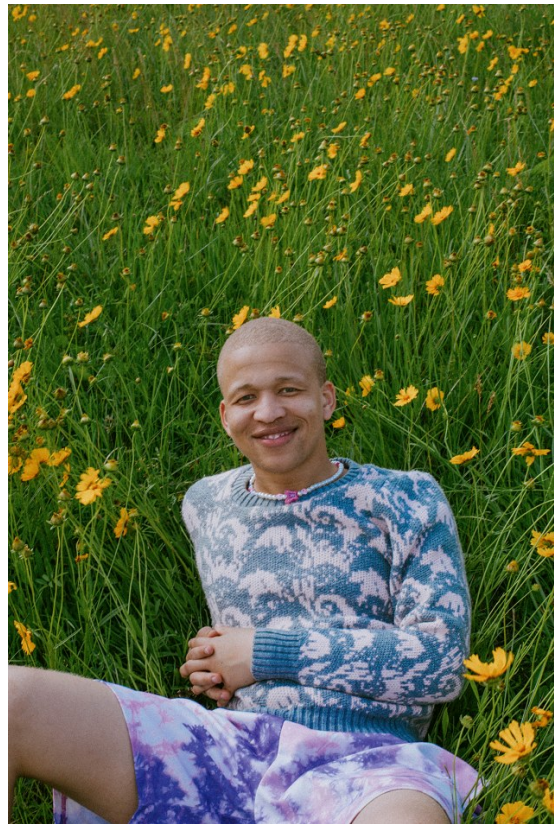

BOSS MODELS

DURBAN

BANDILE CELE

Height: 170cm Chest: 92cm Waist: 82cm Shoe: 7 UK Hair: Blonde Eyes: Green/Grey

BOSS MODELS

DURBAN

BANDILE CELE

Height: 170cm Chest: 92cm Waist: 82cm Shoe: 7 UK Hair: Blonde Eyes: Green/Grey