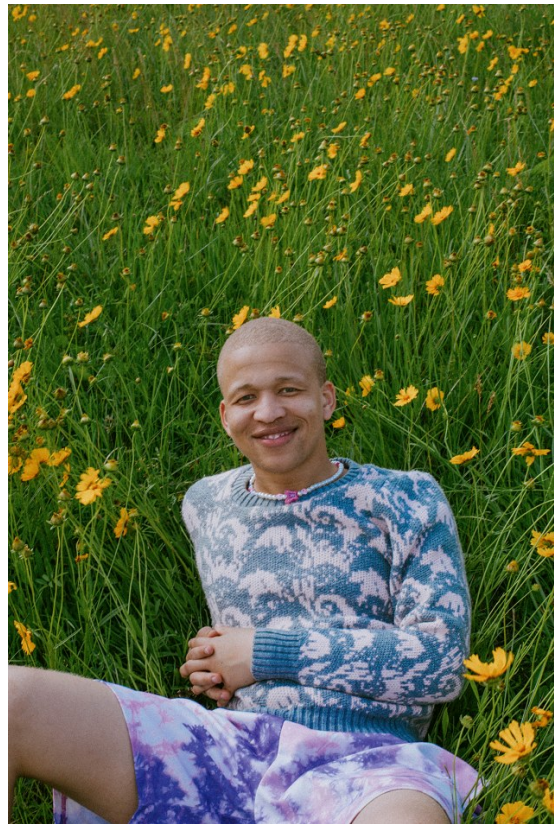

## BANDILE CELE

Height: 170cm Chest: 92cm Waist: 82cm Shoe: 7 UK Hair: Blonde Eyes: Green/Grey

# BOSS MODELS

DURBAN