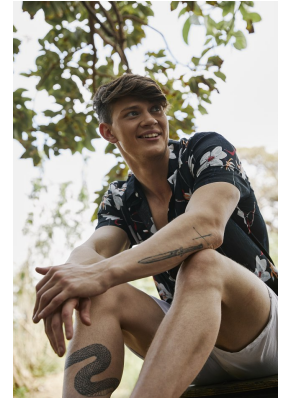

# BOSS MODELS

DURBAN

## CALEB STEINSCHADEN

Height: 187cm Chest: 100cm Waist: 81cm Shoe: 11 UK Hair: Brown Eyes: Blue