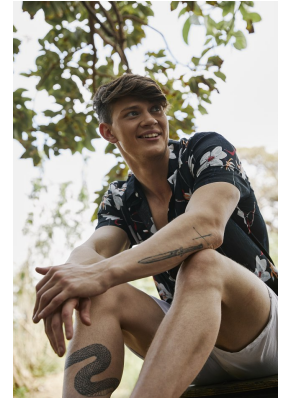

BOSS MODELS

DURBAN

CALEB STEINSCHADEN

Height: 187cm Chest: 100cm Waist: 81cm Shoe: 11 UK Hair: Brown Eyes: Blue