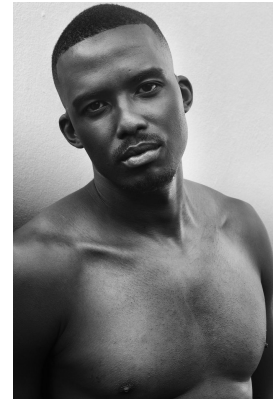

# BOSS MODELS

DURBAN

## BRIAN MBATHA

Height: 184cm Chest: 92cm Waist: 81cm Shoe: 9.5 UK Hair: Black Eyes: Brown