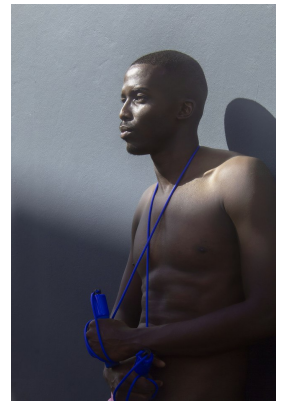

# BOSS MODELS

DURBAN

## BRIAN MBATHA

Height: 184cm Chest: 92cm Waist: 81cm Shoe: 9.5 UK Hair: Black Eyes: Brown