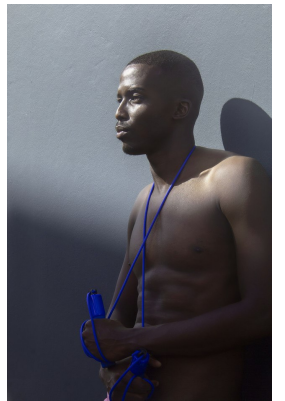

# BOSS MODELS

DURBAN

## BRIAN MBATHA

Height: 184cm Chest: 92cm Waist: 81cm Shoe: 9.5 UK Hair: Black Eyes: Brown