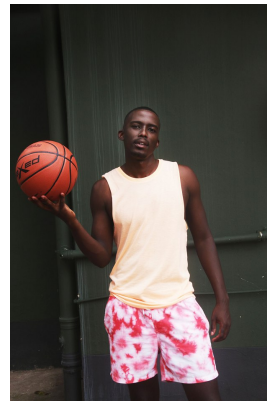

# BOSS MODELS

DURBAN

## BRIAN MBATHA

Height: 184cm Chest: 92cm Waist: 81cm Shoe: 9.5 UK Hair: Black Eyes: Brown