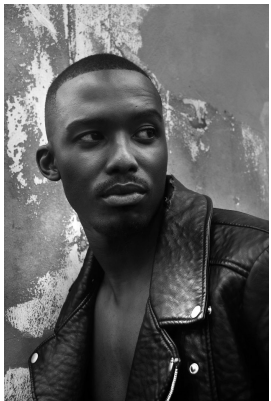

# BOSS MODELS

DURBAN

## BRIAN MBATHA

Height: 184cm Chest: 92cm Waist: 81cm Shoe: 9.5 UK Hair: Black Eyes: Brown