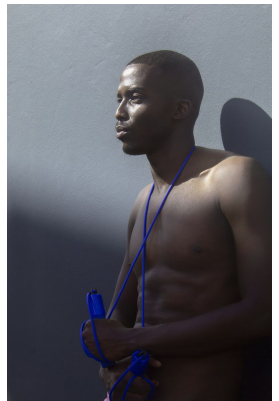

BOSS MODELS

DURBAN

BRIAN MBATHA

Height: 184cm Chest: 92cm Waist: 81cm Shoe: 9.5 UK Hair: Black Eyes: Brown