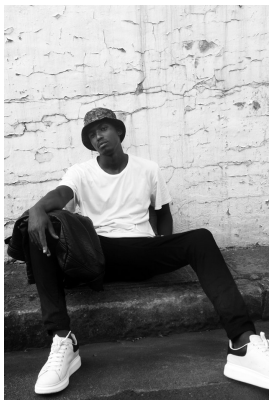

# BOSS MODELS

DURBAN

## BRIAN MBATHA

Height: 184cm Chest: 92cm Waist: 81cm Shoe: 9.5 UK Hair: Black Eyes: Brown