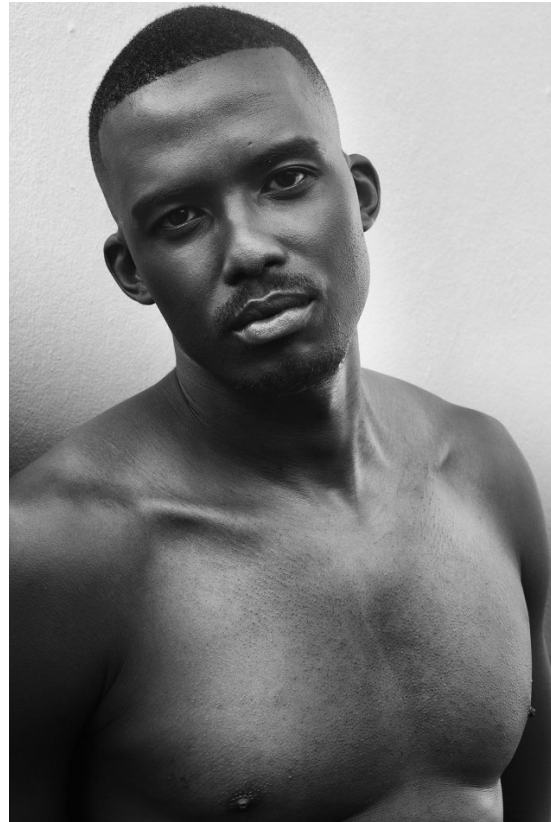

BOSS MODELS

DURBAN

BRIAN MBATHA

Height: 184cm Chest: 92cm Waist: 81cm Shoe: 9.5 UK Hair: Black Eyes: Brown

BOSS MODELS

DURBAN

BRIAN MBATHA

Height: 184cm Chest: 92cm Waist: 81cm Shoe: 9.5 UK Hair: Black Eyes: Brown