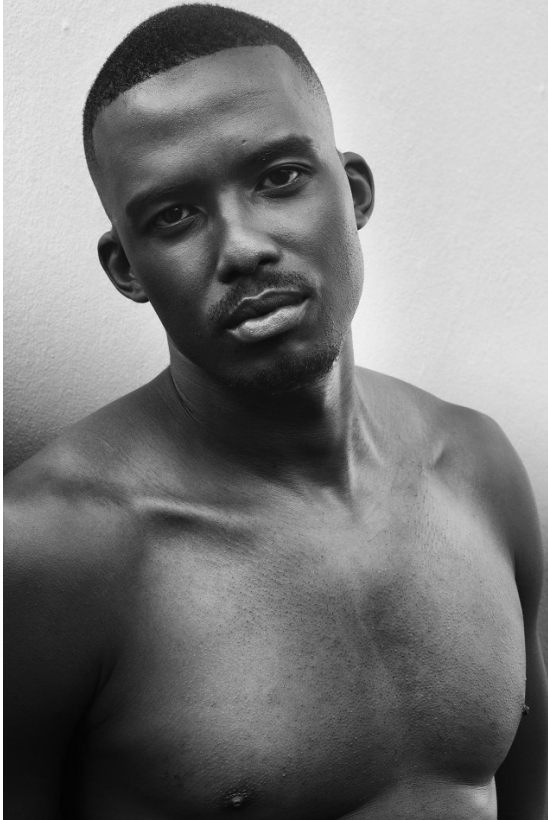

BOSS MODELS

DURBAN

BRIAN MBATHA

Height: 184cm Chest: 92cm Waist: 81cm Shoe: 9.5 UK Hair: Black Eyes: Brown

BOSS MODELS

DURBAN

BRIAN MBATHA

Height: 184cm Chest: 92cm Waist: 81cm Shoe: 9.5 UK Hair: Black Eyes: Brown