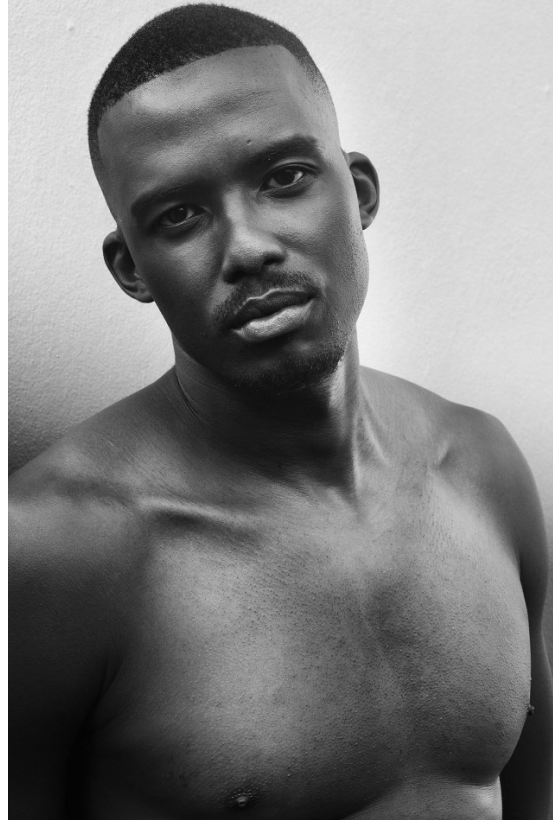

BOSS MODELS

DURBAN

BRIAN MBATHA

Height: 184cm Chest: 92cm Waist: 81cm Shoe: 9.5 UK Hair: Black Eyes: Brown

BOSS MODELS

DURBAN

BRIAN MBATHA

Height: 184cm Chest: 92cm Waist: 81cm Shoe: 9.5 UK Hair: Black Eyes: Brown