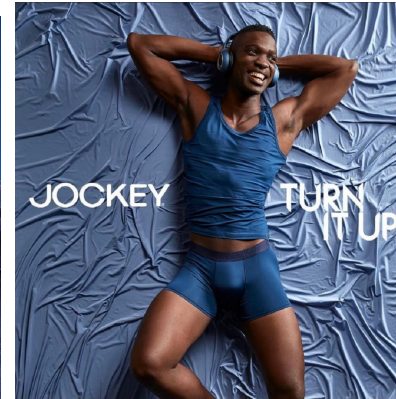

BOSS MODELS

DURBAN

TERRENCE MAPHUMULO

Height: 188cm Chest: 95cm Waist: 76cm Suit: 40 R Shoe: 11 UK Hair: Black Eyes: Brown