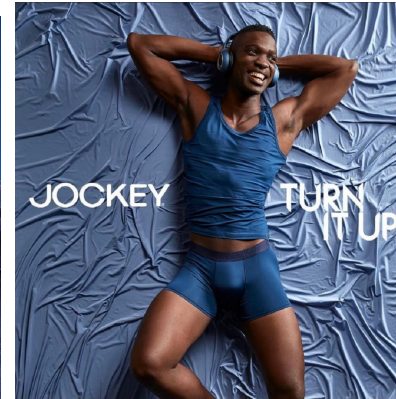

# BOSS MODELS

DURBAN

## TERRENCE MAPHUMULO

Height: 188cm Chest: 95cm Waist: 76cm Suit: 40 R Shoe: 11 UK Hair: Black Eyes: Brown