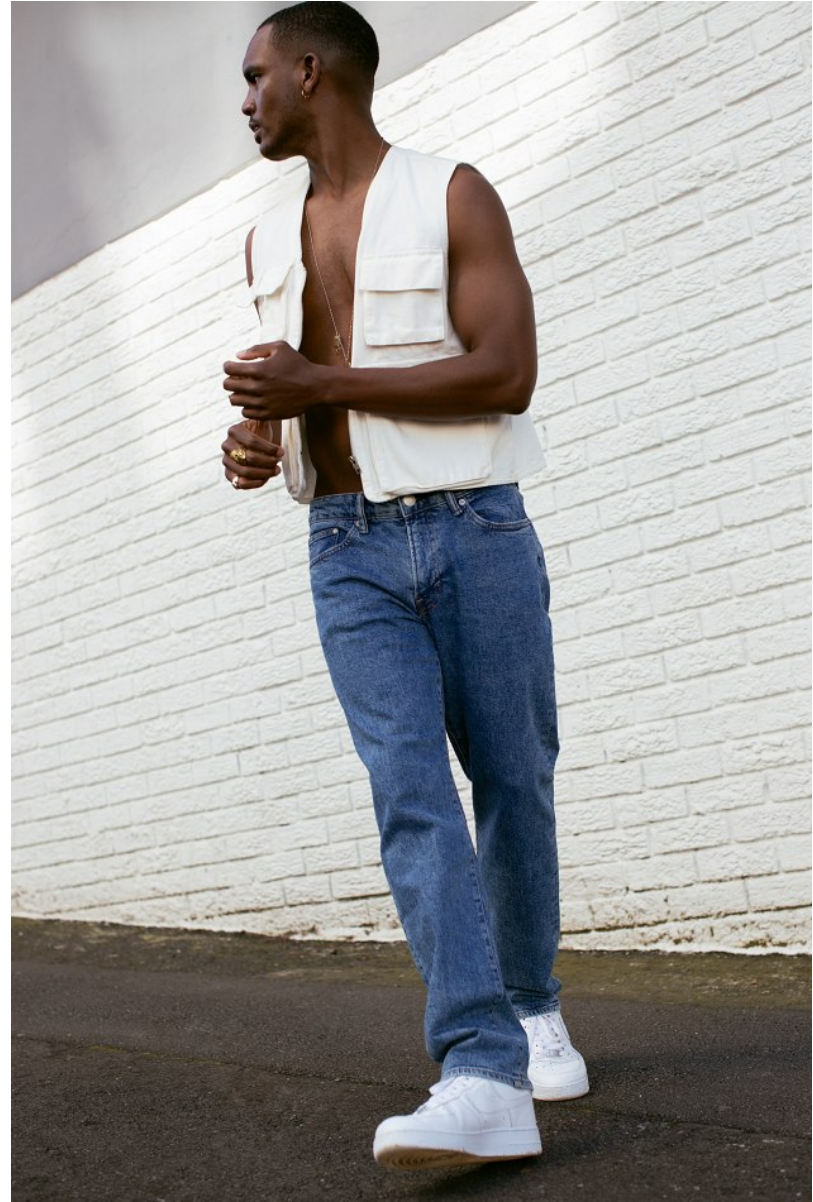

BOSS MODELS

DURBAN

RIVER ALLISAIB

Height: 186cm Chest: 96cm Waist: 81cm Shoe: 10 UK Hair: Black Eyes: Brown