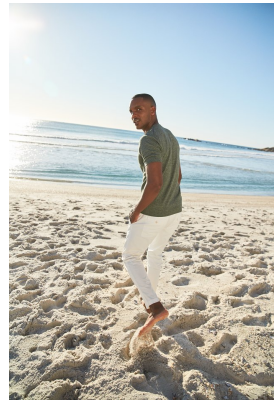

BOSS MODELS

DURBAN

RIVER ALLISAIB

Height: 186cm Chest: 96cm Waist: 81cm Shoe: 10 UK Hair: Black Eyes: Brown

BOSS MODELS

DURBAN

RIVER ALLISAIB

Height: 186cm Chest: 96cm Waist: 81cm Shoe: 10 UK Hair: Black Eyes: Brown

BOSS MODELS

DURBAN

RIVER ALLISAIB

Height: 186cm Chest: 96cm Waist: 81cm Shoe: 10 UK Hair: Black Eyes: Brown