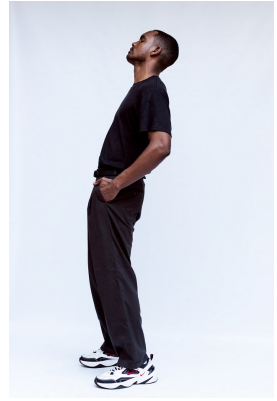

BOSS MODELS

DURBAN

RIVER ALLISAIB

Height: 186cm Chest: 96cm Waist: 81cm Shoe: 10 UK Hair: Black Eyes: Brown

BOSS MODELS

DURBAN

RIVER ALLISAIB

Height: 186cm Chest: 96cm Waist: 81cm Shoe: 10 UK Hair: Black Eyes: Brown

BOSS MODELS

DURBAN

RIVER ALLISAIB

Height: 186cm Chest: 96cm Waist: 81cm Shoe: 10 UK Hair: Black Eyes: Brown