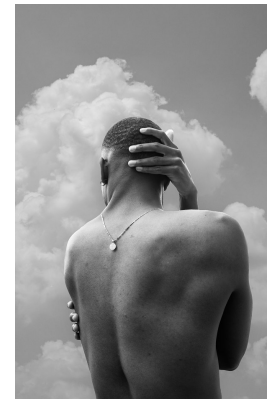

BOSS MODELS

DURBAN

RIVER ALLISAIB

Height: 186cm Chest: 96cm Waist: 81cm Shoe: 10 UK Hair: Black Eyes: Brown

BOSS MODELS

DURBAN

RIVER ALLISAIB

Height: 186cm Chest: 96cm Waist: 81cm Shoe: 10 UK Hair: Black Eyes: Brown

BOSS MODELS

DURBAN

RIVER ALLISAIB

Height: 186cm Chest: 96cm Waist: 81cm Shoe: 10 UK Hair: Black Eyes: Brown