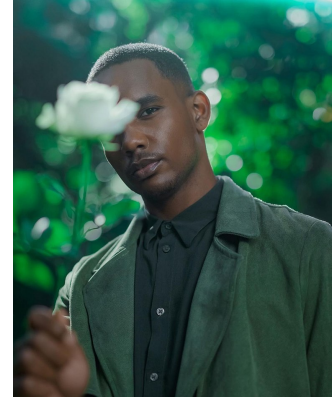

BOSS MODELS

DURBAN

RIVER ALLISAIB

Height: 186cm Chest: 96cm Waist: 81cm Shoe: 10 UK Hair: Black Eyes: Brown

BOSS MODELS

DURBAN

RIVER ALLISAIB

Height: 186cm Chest: 96cm Waist: 81cm Shoe: 10 UK Hair: Black Eyes: Brown

BOSS MODELS

DURBAN

RIVER ALLISAIB

Height: 186cm Chest: 96cm Waist: 81cm Shoe: 10 UK Hair: Black Eyes: Brown