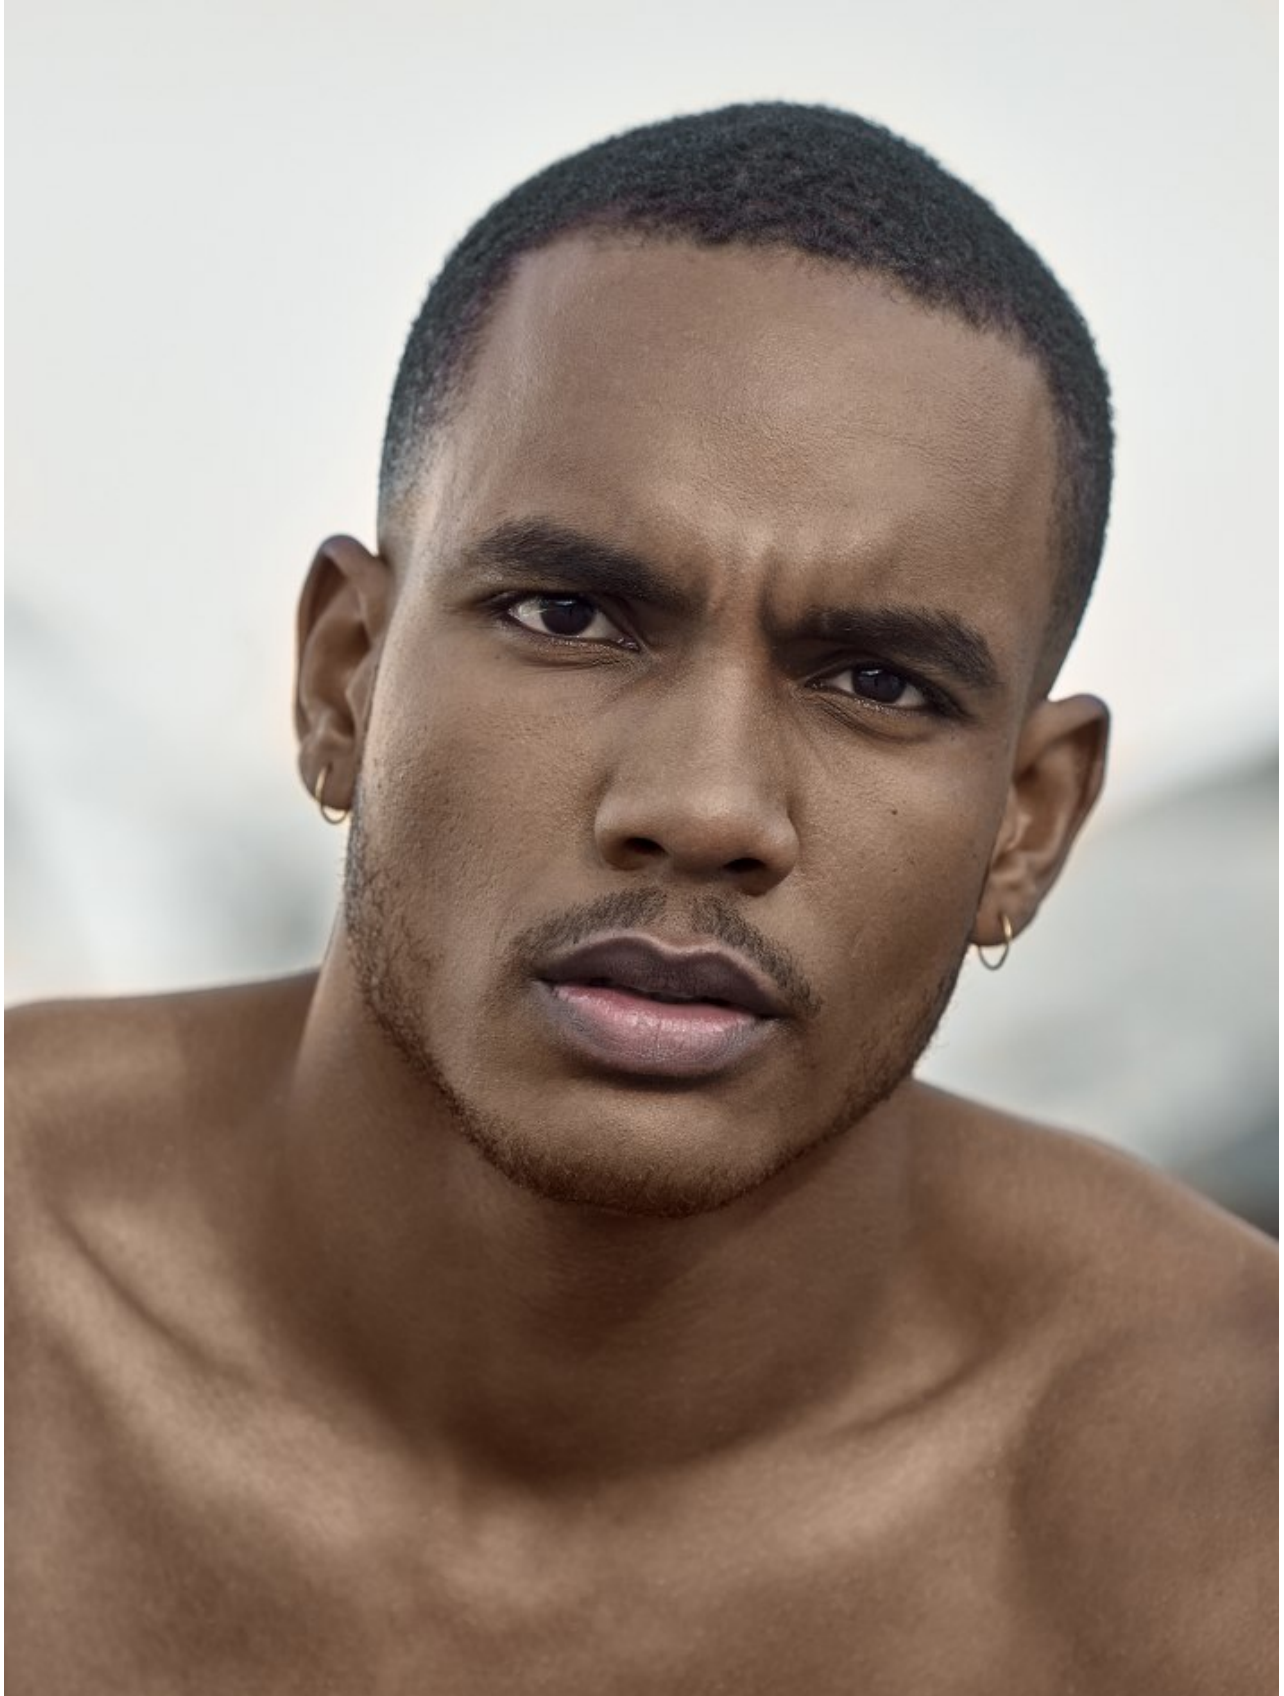

# BOSS MODELS

DURBAN

RIVER ALLISAIB

Height: 186cm Chest: 96cm Waist: 81cm Shoe: 10 UK Hair: Black Eyes: Brown