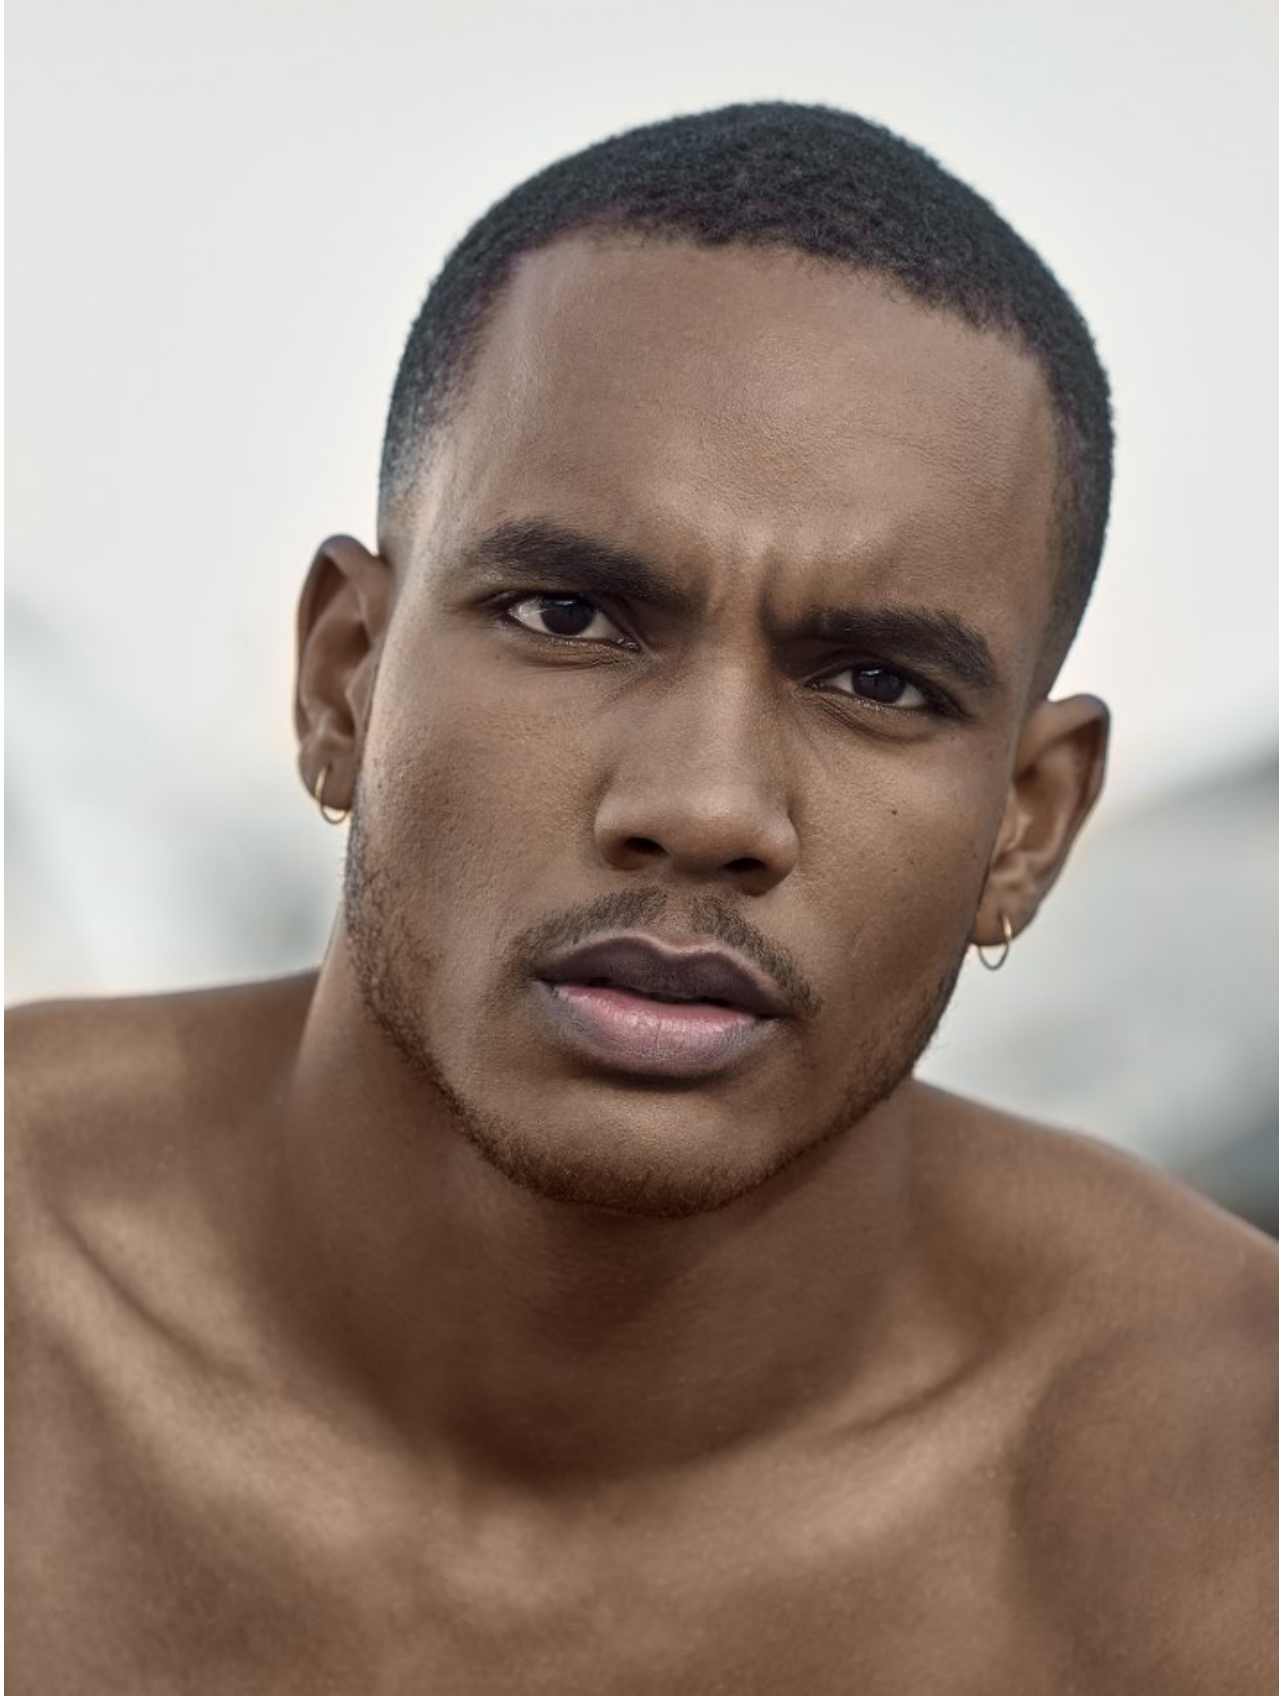

BOSS MODELS

DURBAN

RIVER ALLISAIB

Height: 186cm Chest: 96cm Waist: 81cm Shoe: 10 UK Hair: Black Eyes: Brown

BOSS MODELS

DURBAN

RIVER ALLISAIB

Height: 186cm Chest: 96cm Waist: 81cm Shoe: 10 UK Hair: Black Eyes: Brown