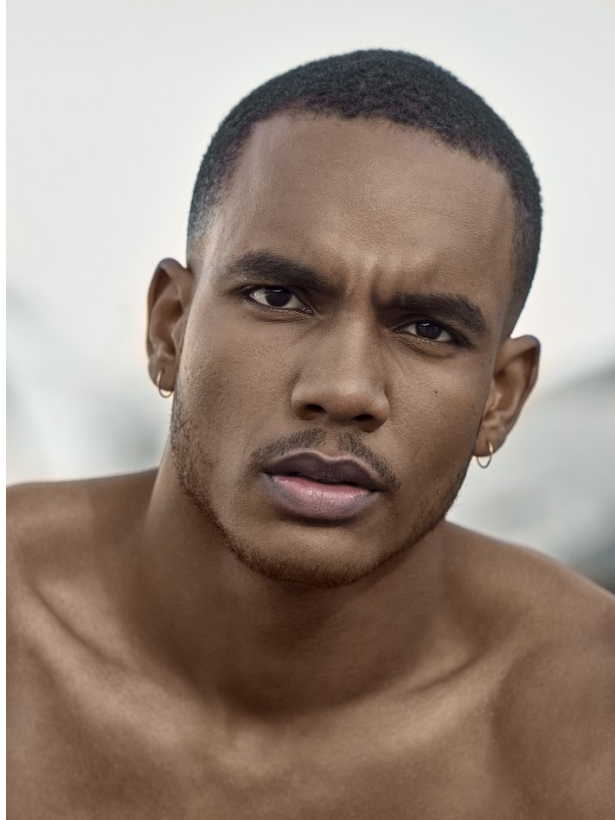

BOSS MODELS

DURBAN

RIVER ALLISAIB

Height: 186cm Chest: 96cm Waist: 81cm Shoe: 10 UK Hair: Black Eyes: Brown

BOSS MODELS

DURBAN

RIVER ALLISAIB

Height: 186cm Chest: 96cm Waist: 81cm Shoe: 10 UK Hair: Black Eyes: Brown