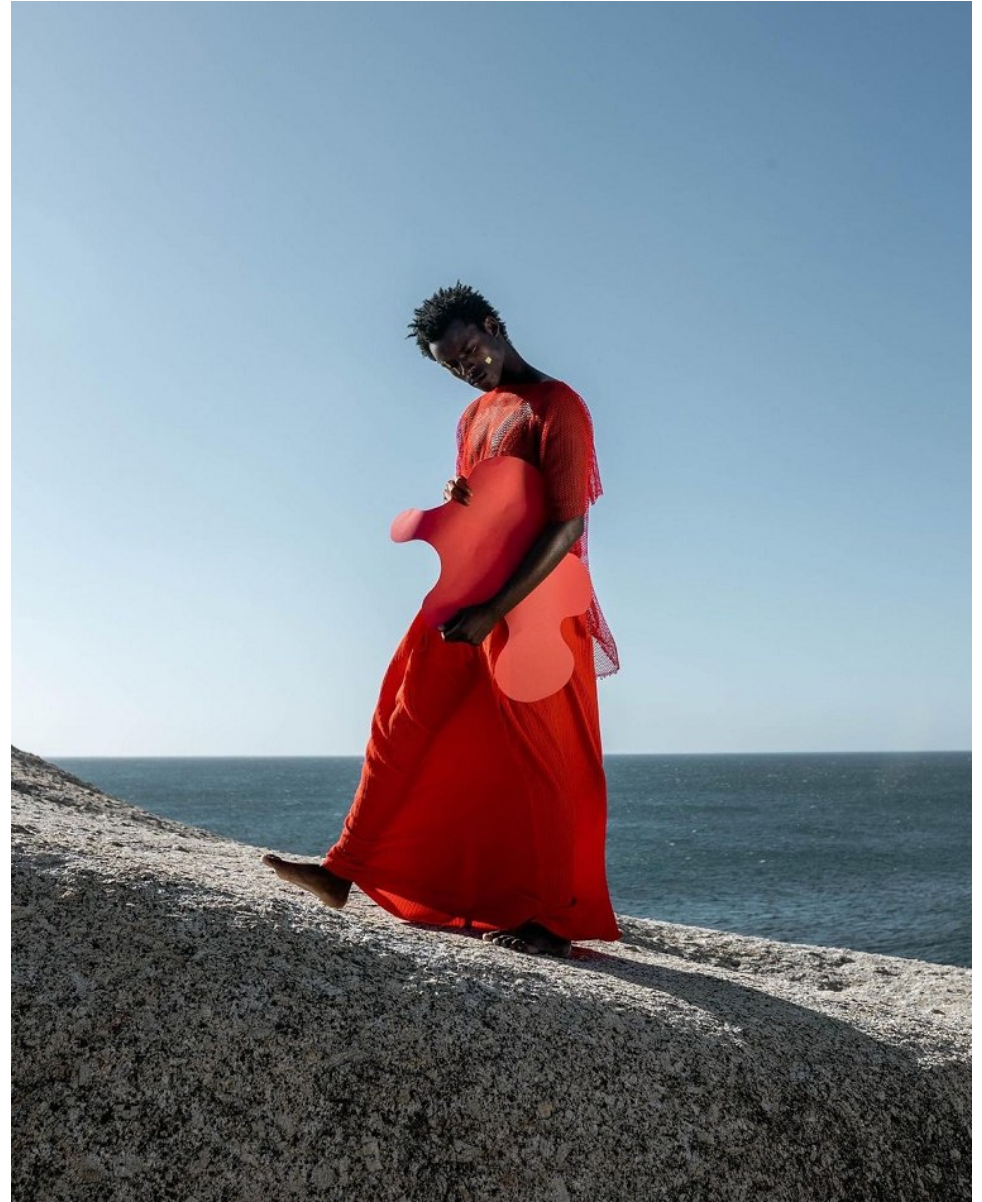

BOSS MODELS

DURBAN

IVE MAKANGILA

Height: 180cm Chest: 92cm Waist: 76cm Suit: R Shoe: 8 UK Hair: Black Eyes: Brown