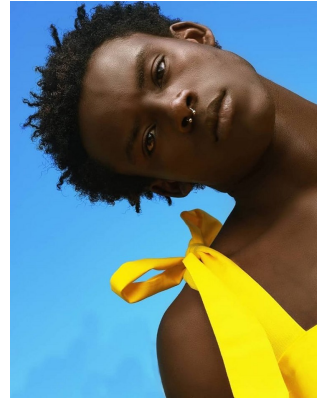

BOSS MODELS

DURBAN

IVE MAKANGILA

Height: 180cm Chest: 92cm Waist: 76cm Suit: R Shoe: 8 UK Hair: Black Eyes: Brown

BOSS MODELS

DURBAN

IVE MAKANGILA

Height: 180cm Chest: 92cm Waist: 76cm Suit: R Shoe: 8 UK Hair: Black Eyes: Brown