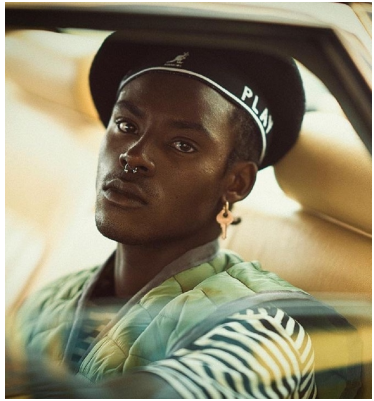

BOSS MODELS

DURBAN

IVE MAKANGILA

Height: 180cm Chest: 92cm Waist: 76cm Suit: R Shoe: 8 UK Hair: Black Eyes: Brown

BOSS MODELS

DURBAN

IVE MAKANGILA

Height: 180cm Chest: 92cm Waist: 76cm Suit: R Shoe: 8 UK Hair: Black Eyes: Brown