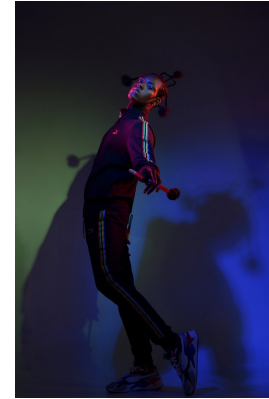

BOSS MODELS

DURBAN

IVE MAKANGILA

Height: 180cm Chest: 92cm Waist: 76cm Suit: R Shoe: 8 UK Hair: Black Eyes: Brown

BOSS MODELS

DURBAN

IVE MAKANGILA

Height: 180cm Chest: 92cm Waist: 76cm Suit: R Shoe: 8 UK Hair: Black Eyes: Brown