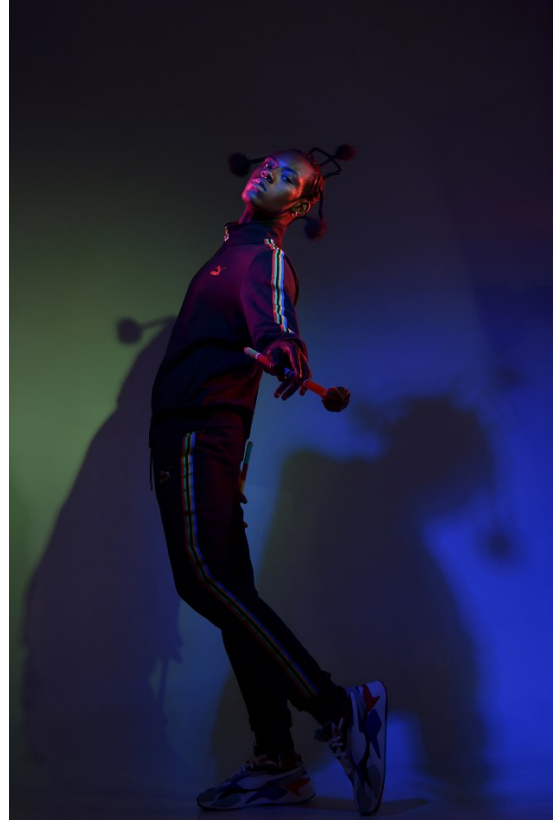

BOSS MODELS

DURBAN

IVE MAKANGILA

Height: 180cm Chest: 92cm Waist: 76cm Suit: R Shoe: 8 UK Hair: Black Eyes: Brown

BOSS MODELS

DURBAN

IVE MAKANGILA

Height: 180cm Chest: 92cm Waist: 76cm Suit: R Shoe: 8 UK Hair: Black Eyes: Brown

BOSS MODELS

DURBAN

IVE MAKANGILA

Height: 180cm Chest: 92cm Waist: 76cm Suit: R Shoe: 8 UK Hair: Black Eyes: Brown