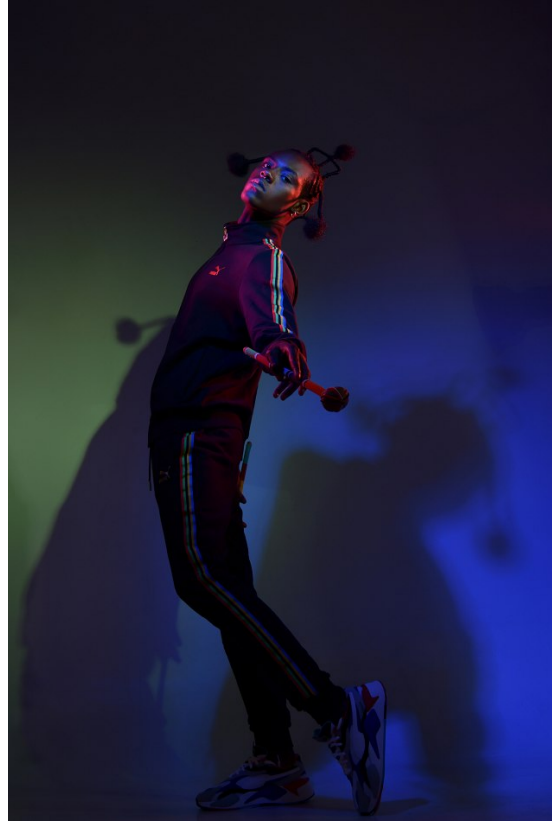

# BOSS MODELS

DURBAN

IVE MAKANGILA

Height: 180cm Chest: 92cm Waist: 76cm Suit: R Shoe: 8 UK Hair: Black Eyes: Brown