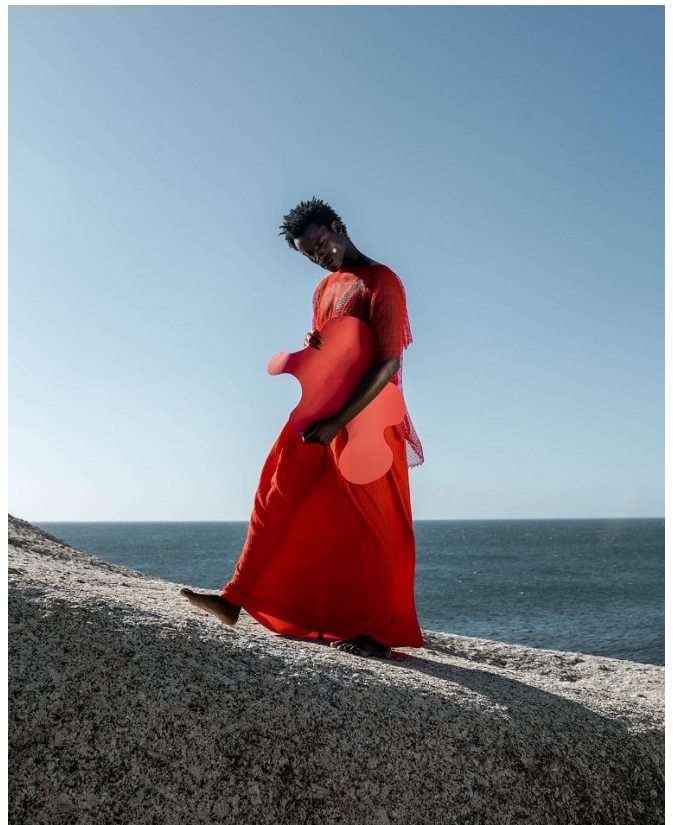

# BOSS MODELS

DURBAN

IVE MAKANGILA

Height: 180cm Chest: 92cm Waist: 76cm Suit: R Shoe: 8 UK Hair: Black Eyes: Brown