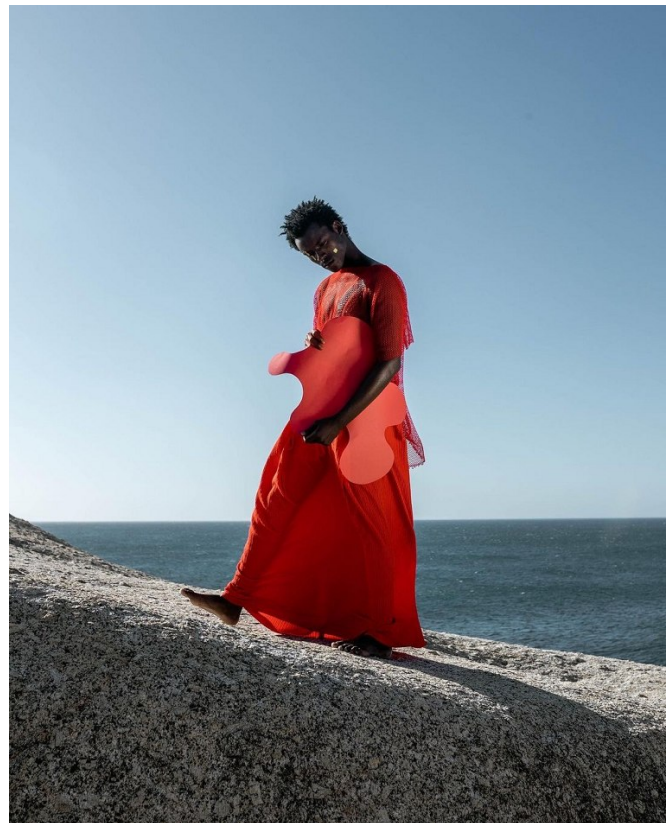

BOSS MODELS

DURBAN

IVE MAKANGILA

Height: 180cm Chest: 92cm Waist: 76cm Suit: R Shoe: 8 UK Hair: Black Eyes: Brown

BOSS MODELS

DURBAN

IVE MAKANGILA

Height: 180cm Chest: 92cm Waist: 76cm Suit: R Shoe: 8 UK Hair: Black Eyes: Brown

BOSS MODELS

DURBAN

IVE MAKANGILA

Height: 180cm Chest: 92cm Waist: 76cm Suit: R Shoe: 8 UK Hair: Black Eyes: Brown