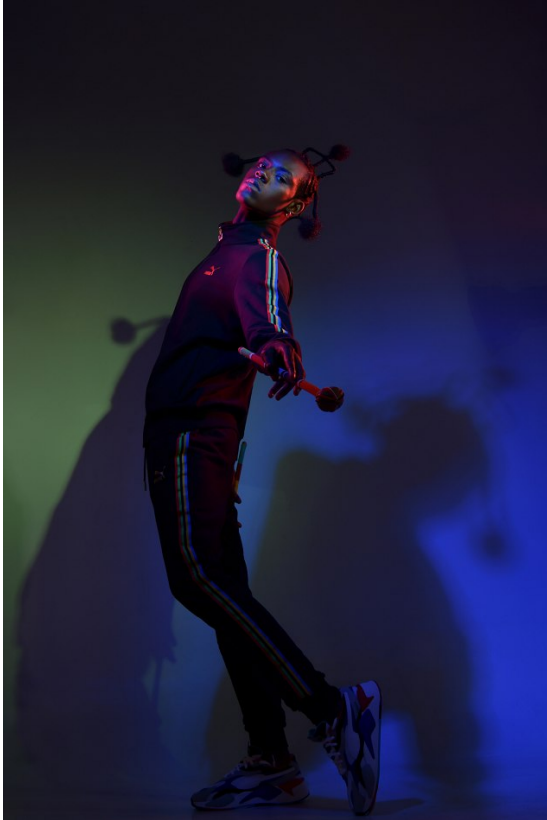

BOSS MODELS

DURBAN

IVE MAKANGILA

Height: 180cm Chest: 92cm Waist: 76cm Suit: R Shoe: 8 UK Hair: Black Eyes: Brown

BOSS MODELS

DURBAN

IVE MAKANGILA

Height: 180cm Chest: 92cm Waist: 76cm Suit: R Shoe: 8 UK Hair: Black Eyes: Brown

BOSS MODELS

DURBAN

IVE MAKANGILA

Height: 180cm Chest: 92cm Waist: 76cm Suit: R Shoe: 8 UK Hair: Black Eyes: Brown