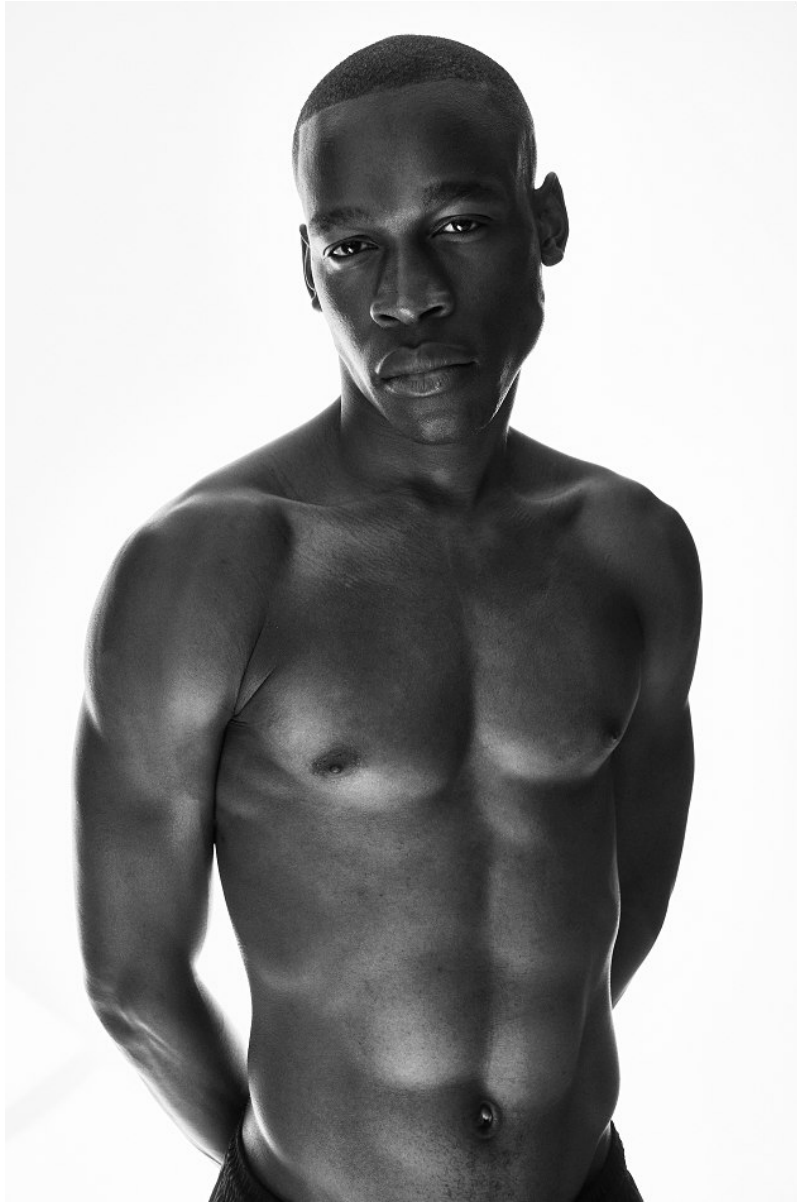

KWANELE KHUMALO

BOSS MODELS

DURBAN

KWANELE KHUMALO

Height: 190cm Chest: 89cm Waist: 76cm Suit: 32 Shoe: 9 UK Hair: Black Eyes: Brown