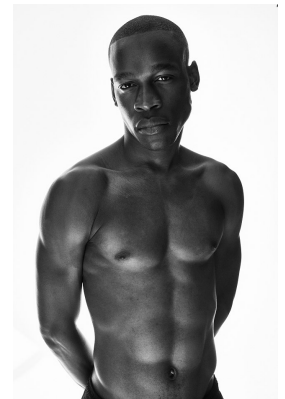

BOSS MODELS

DURBAN

KWANELE KHUMALO

Height: 190cm Chest: 89cm Waist: 76cm Suit: 32 Shoe: 9 UK Hair: Black Eyes: Brown

BOSS MODELS

DURBAN

KWANELE KHUMALO

Height: 190cm Chest: 89cm Waist: 76cm Suit: 32 Shoe: 9 UK Hair: Black Eyes: Brown

BOSS MODELS

DURBAN

KWANELE KHUMALO

Height: 190cm Chest: 89cm Waist: 76cm Suit: 32 Shoe: 9 UK Hair: Black Eyes: Brown