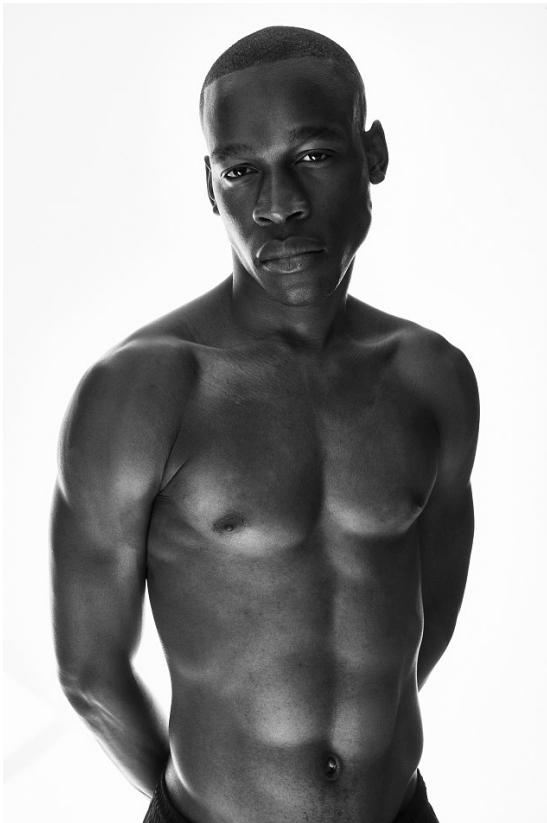

BOSS MODELS

DURBAN

KWANELE KHUMALO

Height: 190cm Chest: 89cm Waist: 76cm Suit: 32 Shoe: 9 UK Hair: Black Eyes: Brown

BOSS MODELS

DURBAN

KWANELE KHUMALO

Height: 190cm Chest: 89cm Waist: 76cm Suit: 32 Shoe: 9 UK Hair: Black Eyes: Brown