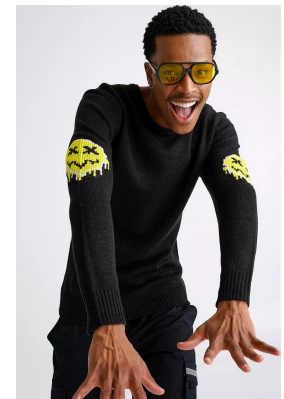

BOSS MODELS

DURBAN

QUINTON PHINI

Height: 184cm Chest: 97cm Waist: 78cm Shoe: 10 UK Hair: Black Eyes: Black

BOSS MODELS

DURBAN

QUINTON PHINI

Height: 184cm Chest: 97cm Waist: 78cm Shoe: 10 UK Hair: Black Eyes: Black