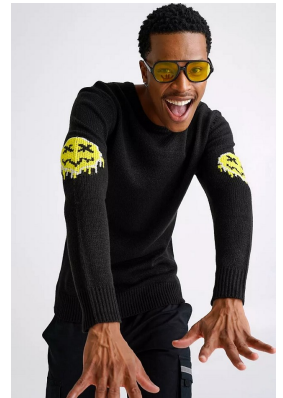

BOSS MODELS

DURBAN

QUINTON PHINI

Height: 184cm Chest: 97cm Waist: 78cm Shoe: 10 UK Hair: Black Eyes: Black

BOSS MODELS

DURBAN

QUINTON PHINI

Height: 184cm Chest: 97cm Waist: 78cm Shoe: 10 UK Hair: Black Eyes: Black