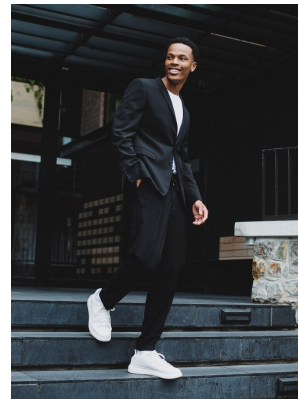

BOSS MODELS

DURBAN

QUINTON PHINI

Height: 184cm Chest: 97cm Waist: 78cm Shoe: 10 UK Hair: Black Eyes: Black

BOSS MODELS

DURBAN

QUINTON PHINI

Height: 184cm Chest: 97cm Waist: 78cm Shoe: 10 UK Hair: Black Eyes: Black