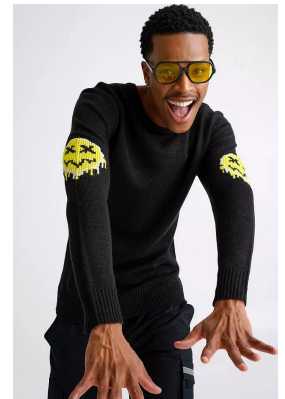

BOSS MODELS

DURBAN

QUINTON PHINI

Height: 184cm Chest: 97cm Waist: 78cm Shoe: 10 UK Hair: Black Eyes: Black

BOSS MODELS

DURBAN

QUINTON PHINI

Height: 184cm Chest: 97cm Waist: 78cm Shoe: 10 UK Hair: Black Eyes: Black