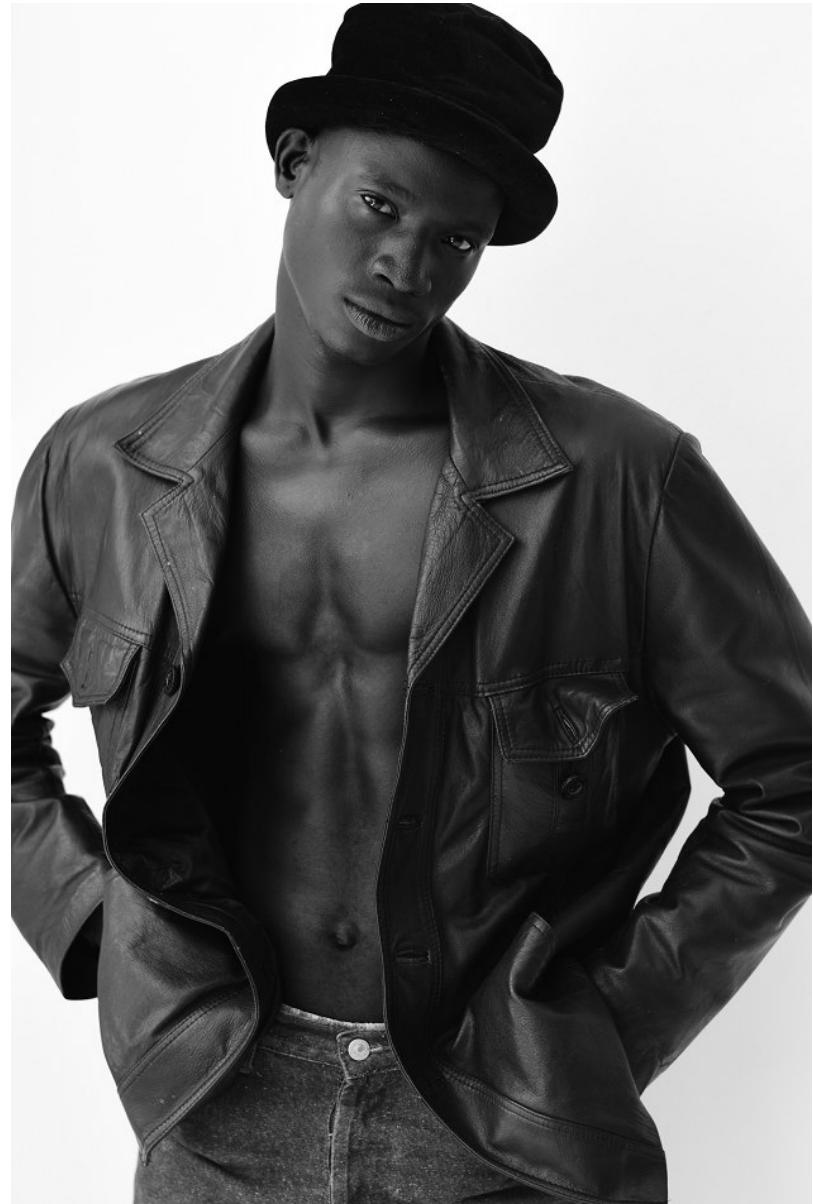

BOSS MODELS

DURBAN

VUKILE MAGWAZA

Height: 183cm Chest: 95cm Waist: 78cm Shoe: 8 UK Hair: Black Eyes: Brown