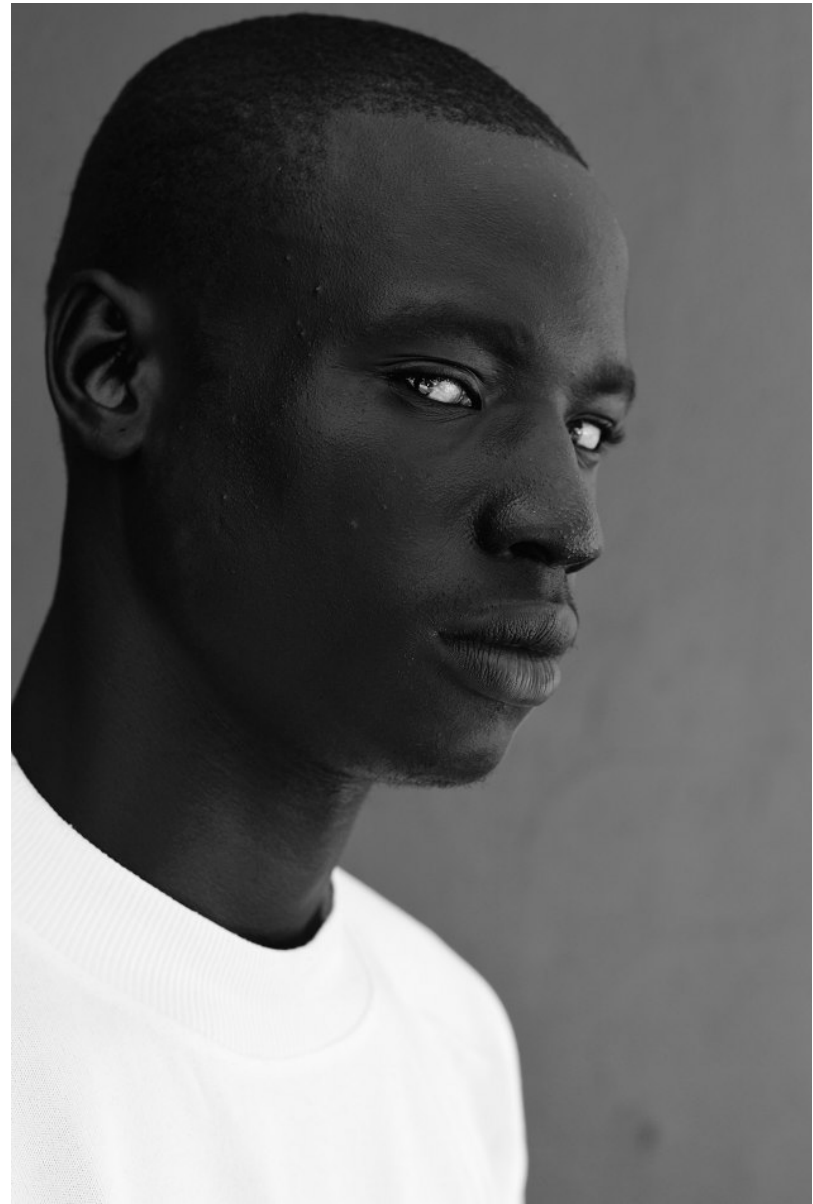

# BOSS MODELS

DURBAN

VUKILE MAGWAZA

Height: 183cm Chest: 95cm Waist: 78cm Shoe: 8 UK Hair: Black Eyes: Brown