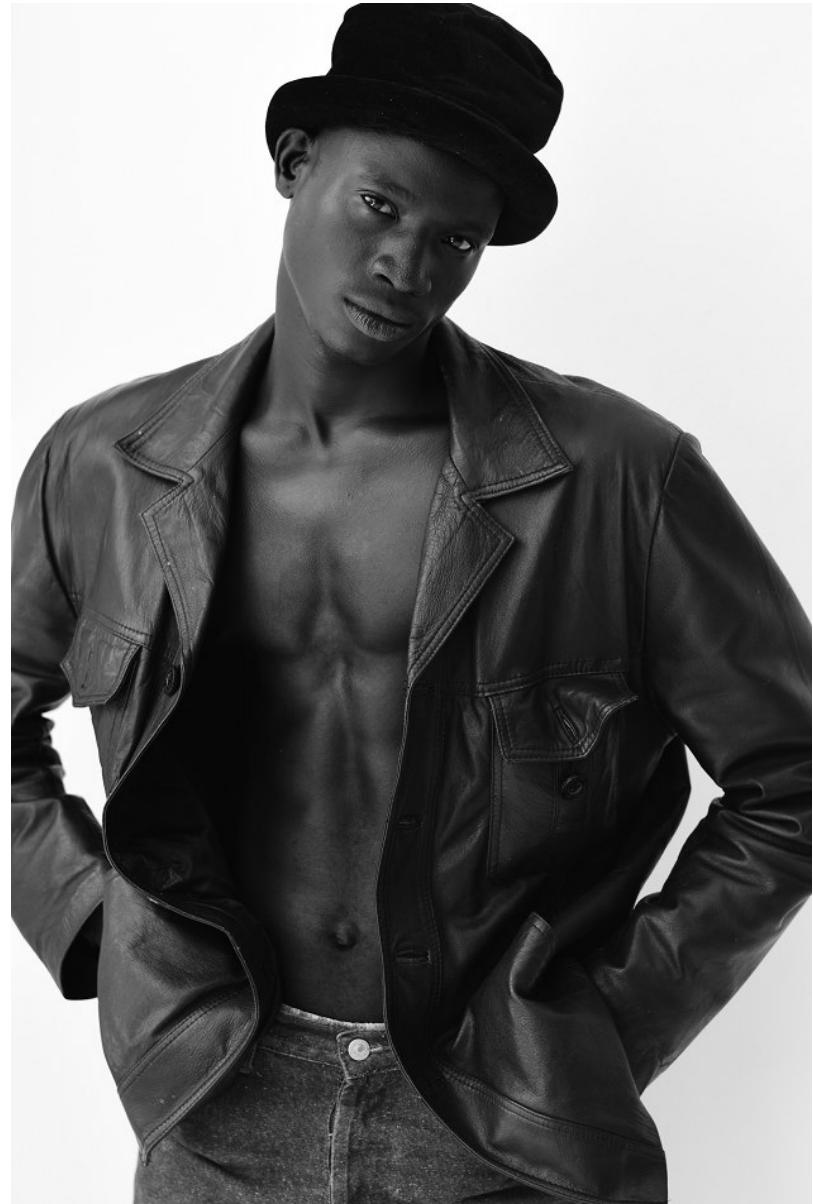

BOSS MODELS

DURBAN

Height: 183cm Chest: 95cm Waist: 78cm Shoe: 8 UK Hair: Black Eyes: Brown