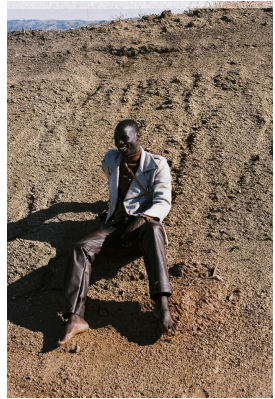

BOSS MODELS

DURBAN

VUKILE MAGWAZA

Height: 183cm Chest: 95cm Waist: 78cm Shoe: 8 UK Hair: Black Eyes: Brown

BOSS MODELS

DURBAN

VUKILE MAGWAZA

Height: 183cm Chest: 95cm Waist: 78cm Shoe: 8 UK Hair: Black Eyes: Brown

BOSS MODELS

DURBAN

VUKILE MAGWAZA

Height: 183cm Chest: 95cm Waist: 78cm Shoe: 8 UK Hair: Black Eyes: Brown