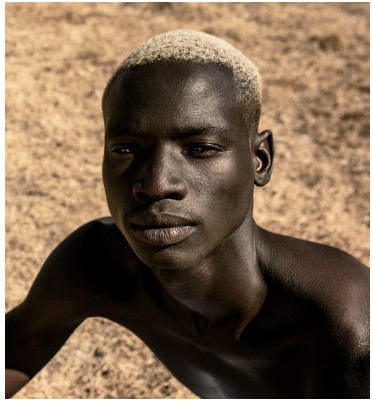

# BOSS MODELS

DURBAN

VUKILE MAGWAZA

Height: 183cm Chest: 95cm Waist: 78cm Shoe: 8 UK Hair: Black Eyes: Brown