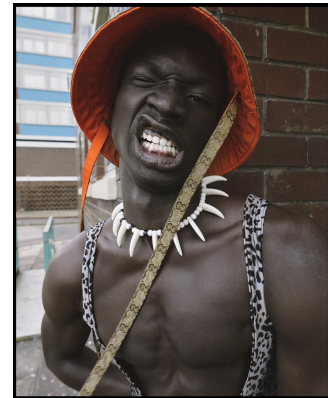

# BOSS MODELS

DURBAN

VUKILE MAGWAZA

Height: 183cm Chest: 95cm Waist: 78cm Shoe: 8 UK Hair: Black Eyes: Brown