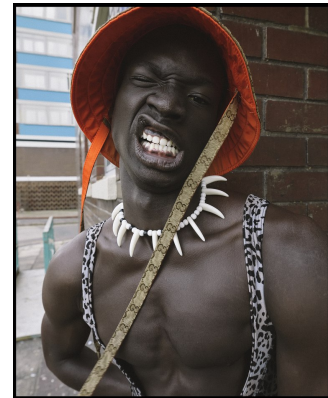

BOSS MODELS

DURBAN

VUKILE MAGWAZA

Height: 183cm Chest: 95cm Waist: 78cm Shoe: 8 UK Hair: Black Eyes: Brown

BOSS MODELS

DURBAN

VUKILE MAGWAZA

Height: 183cm Chest: 95cm Waist: 78cm Shoe: 8 UK Hair: Black Eyes: Brown

BOSS MODELS

DURBAN

VUKILE MAGWAZA

Height: 183cm Chest: 95cm Waist: 78cm Shoe: 8 UK Hair: Black Eyes: Brown