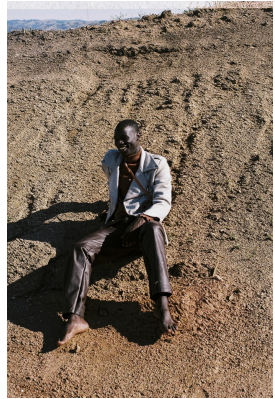

# BOSS MODELS

DURBAN

VUKILE MAGWAZA

Height: 183cm Chest: 95cm Waist: 78cm Shoe: 8 UK Hair: Black Eyes: Brown