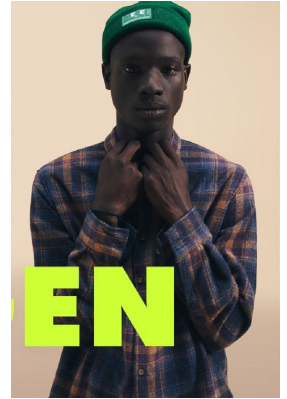

BOSS MODELS

DURBAN

VUKILE MAGWAZA

Height: 183cm Chest: 95cm Waist: 78cm Shoe: 8 UK Hair: Black Eyes: Brown

BOSS MODELS

DURBAN

VUKILE MAGWAZA

Height: 183cm Chest: 95cm Waist: 78cm Shoe: 8 UK Hair: Black Eyes: Brown

BOSS MODELS

DURBAN

VUKILE MAGWAZA

Height: 183cm Chest: 95cm Waist: 78cm Shoe: 8 UK Hair: Black Eyes: Brown