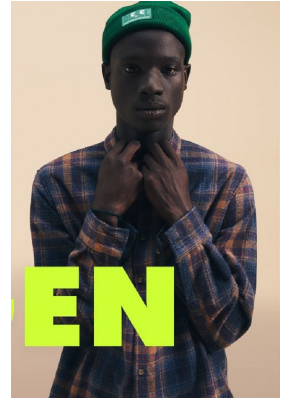

# BOSS MODELS

DURBAN

VUKILE MAGWAZA

Height: 183cm Chest: 95cm Waist: 78cm Shoe: 8 UK Hair: Black Eyes: Brown