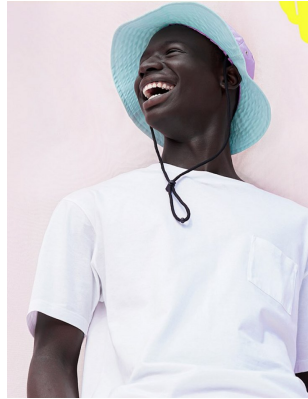

# BOSS MODELS

DURBAN

VUKILE MAGWAZA

Height: 183cm Chest: 95cm Waist: 78cm Shoe: 8 UK Hair: Black Eyes: Brown