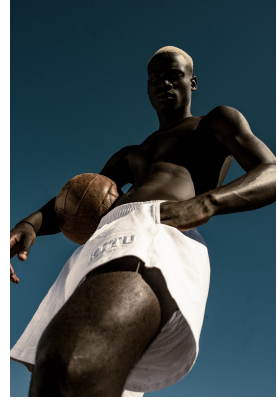

BOSS MODELS

DURBAN

VUKILE MAGWAZA

Height: 183cm Chest: 95cm Waist: 78cm Shoe: 8 UK Hair: Black Eyes: Brown

BOSS MODELS

DURBAN

VUKILE MAGWAZA

Height: 183cm Chest: 95cm Waist: 78cm Shoe: 8 UK Hair: Black Eyes: Brown

BOSS MODELS

DURBAN

VUKILE MAGWAZA

Height: 183cm Chest: 95cm Waist: 78cm Shoe: 8 UK Hair: Black Eyes: Brown