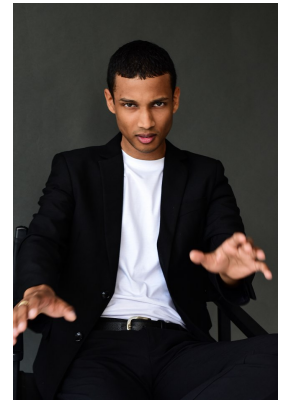

BOSS MODELS

DURBAN

JORDAN LE BRASSE

Height: 176cm Chest: 87cm Waist: 76cm Suit: 30 Shoe: 8 UK Hair: Black Eyes: Brown

BOSS MODELS

DURBAN

JORDAN LE BRASSE

Height: 176cm Chest: 87cm Waist: 76cm Suit: 30 Shoe: 8 UK Hair: Black Eyes: Brown