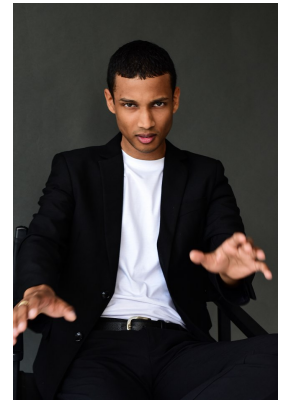

# BOSS MODELS

DURBAN

## JORDAN LE BRASSE

Height: 176cm Chest: 87cm Waist: 76cm Suit: 30 Shoe: 8 UK Hair: Black Eyes: Brown

# BOSS MODELS

DURBAN

JORDAN LE BRASSE

Height: 176cm Chest: 87cm Waist: 76cm Suit: 30 Shoe: 8 UK Hair: Black Eyes: Brown