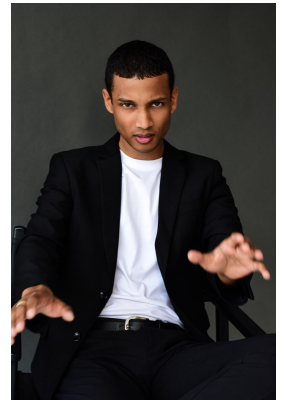

BOSS MODELS

DURBAN

JORDAN LE BRASSE

Height: 176cm Chest: 87cm Waist: 76cm Suit: 30 Shoe: 8 UK Hair: Black Eyes: Brown

BOSS MODELS

DURBAN

JORDAN LE BRASSE

Height: 176cm Chest: 87cm Waist: 76cm Suit: 30 Shoe: 8 UK Hair: Black Eyes: Brown