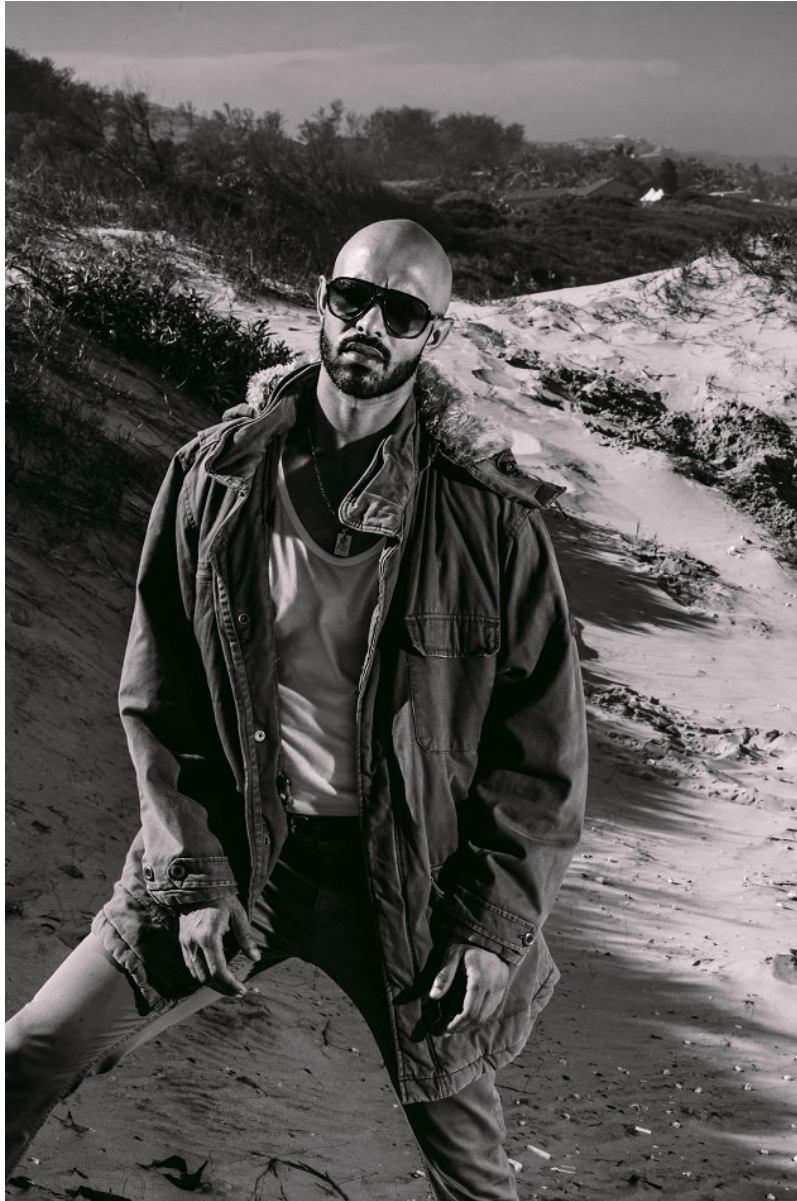

BOSS MODELS

DURBAN

ASHRAF

Height: 184cm Chest: 90cm Waist: 83cm Shoe: 7 UK Hair: Bald Eyes: Brown

BOSS MODELS

DURBAN

ASHRAF

Height: 184cm Chest: 90cm Waist: 83cm Shoe: 7 UK Hair: Bald Eyes: Brown