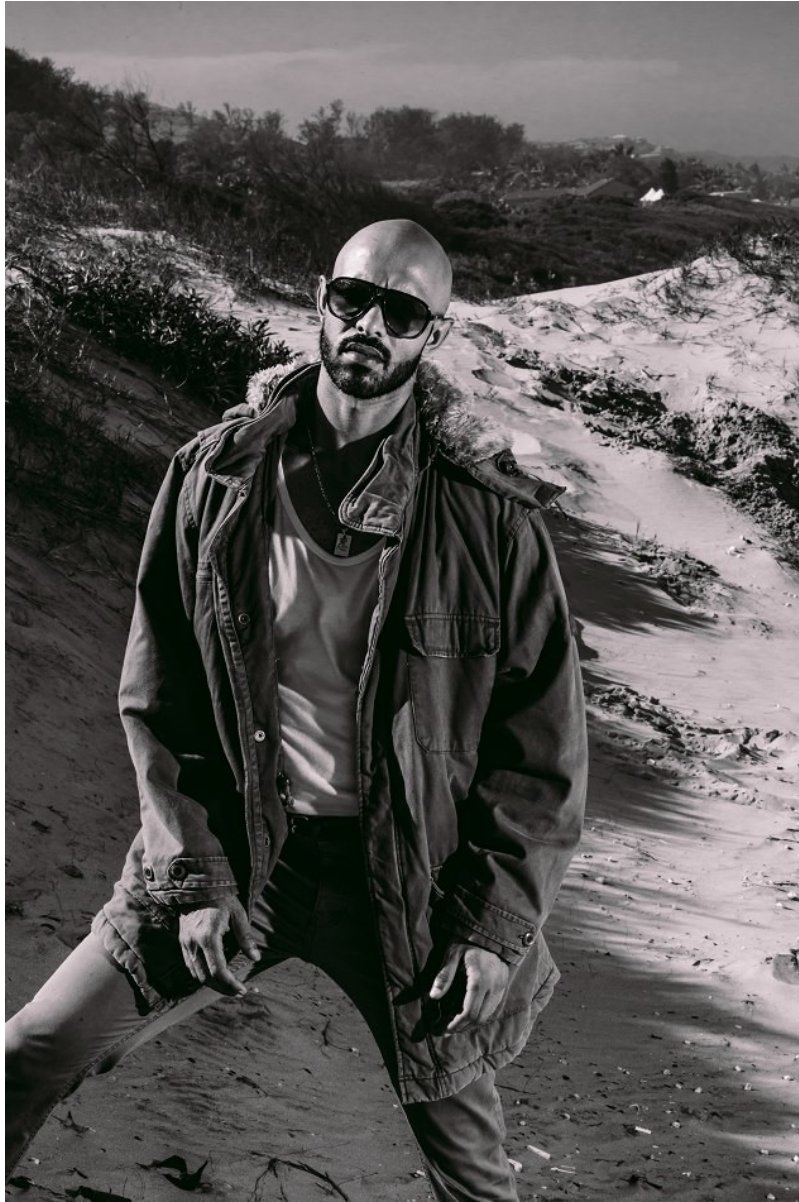

BOSS MODELS

DURBAN

ASHRAF

Height: 184cm Chest: 90cm Waist: 83cm Shoe: 7 UK Hair: Bald Eyes: Brown

BOSS MODELS

DURBAN

ASHRAF

Height: 184cm Chest: 90cm Waist: 83cm Shoe: 7 UK Hair: Bald Eyes: Brown