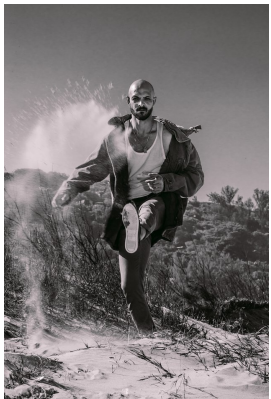

BOSS MODELS

DURBAN

ASHRAF

Height: 184cm Chest: 90cm Waist: 83cm Shoe: 7 UK Hair: Bald Eyes: Brown

BOSS MODELS

DURBAN

ASHRAF

Height: 184cm Chest: 90cm Waist: 83cm Shoe: 7 UK Hair: Bald Eyes: Brown