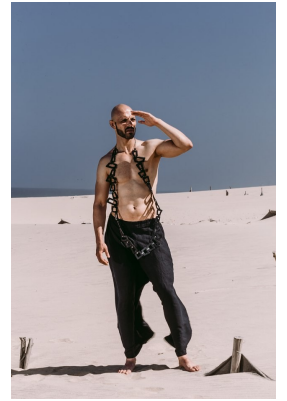

BOSS MODELS

DURBAN

ASHRAF

Height: 184cm Chest: 90cm Waist: 83cm Shoe: 7 UK Hair: Bald Eyes: Brown

BOSS MODELS

DURBAN

ASHRAF

Height: 184cm Chest: 90cm Waist: 83cm Shoe: 7 UK Hair: Bald Eyes: Brown