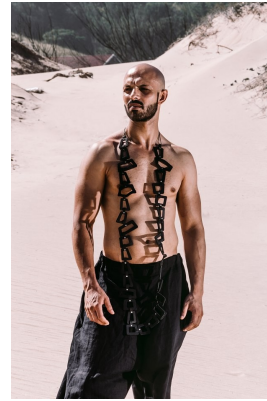

BOSS MODELS

DURBAN

ASHRAF

Height: 184cm Chest: 90cm Waist: 83cm Shoe: 7 UK Hair: Bald Eyes: Brown

BOSS MODELS

DURBAN

ASHRAF

Height: 184cm Chest: 90cm Waist: 83cm Shoe: 7 UK Hair: Bald Eyes: Brown