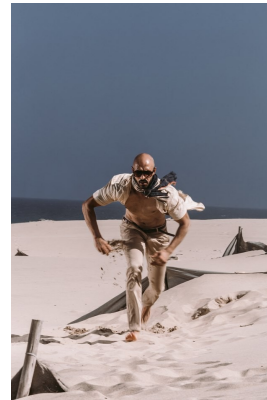

BOSS MODELS

DURBAN

ASHRAF

Height: 184cm Chest: 90cm Waist: 83cm Shoe: 7 UK Hair: Bald Eyes: Brown

BOSS MODELS

DURBAN

ASHRAF

Height: 184cm Chest: 90cm Waist: 83cm Shoe: 7 UK Hair: Bald Eyes: Brown