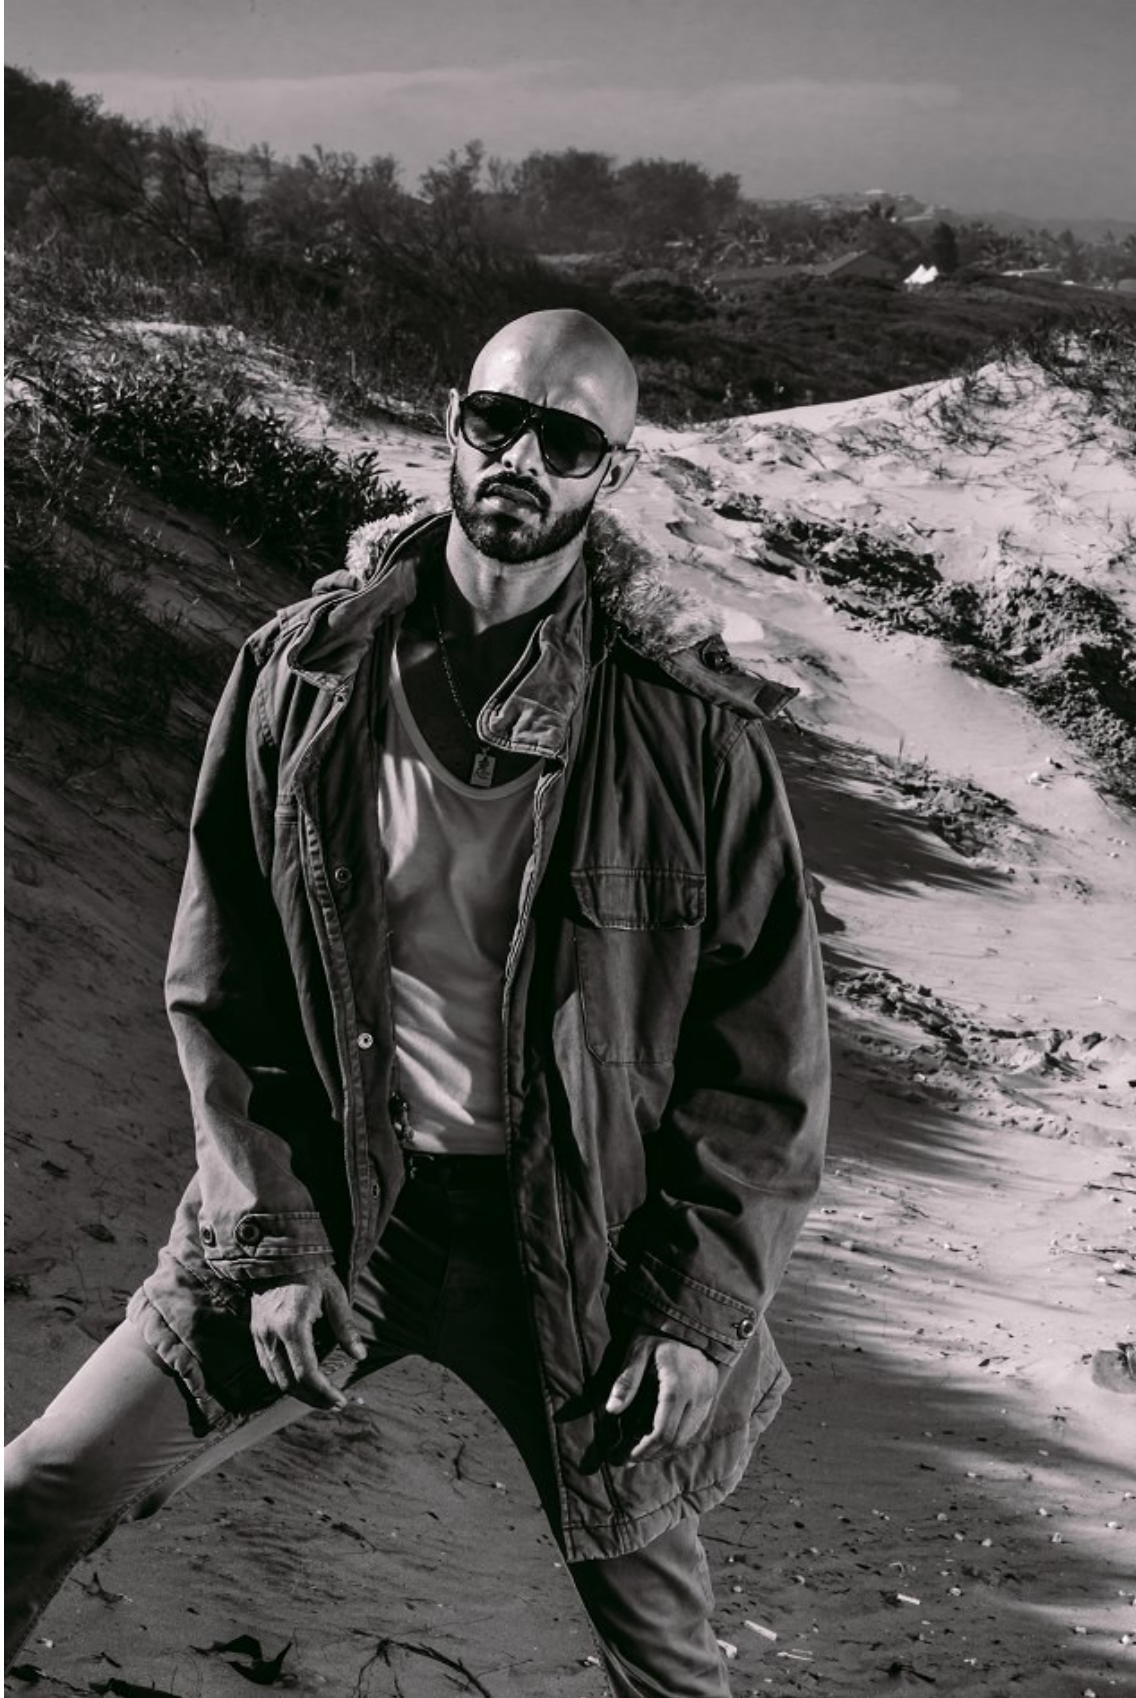

ASHRAF

BOSS MODELS

DURBAN

ASHRAF

Height: 184cm Chest: 90cm Waist: 83cm Shoe: 7 UK Hair: Bald Eyes: Brown