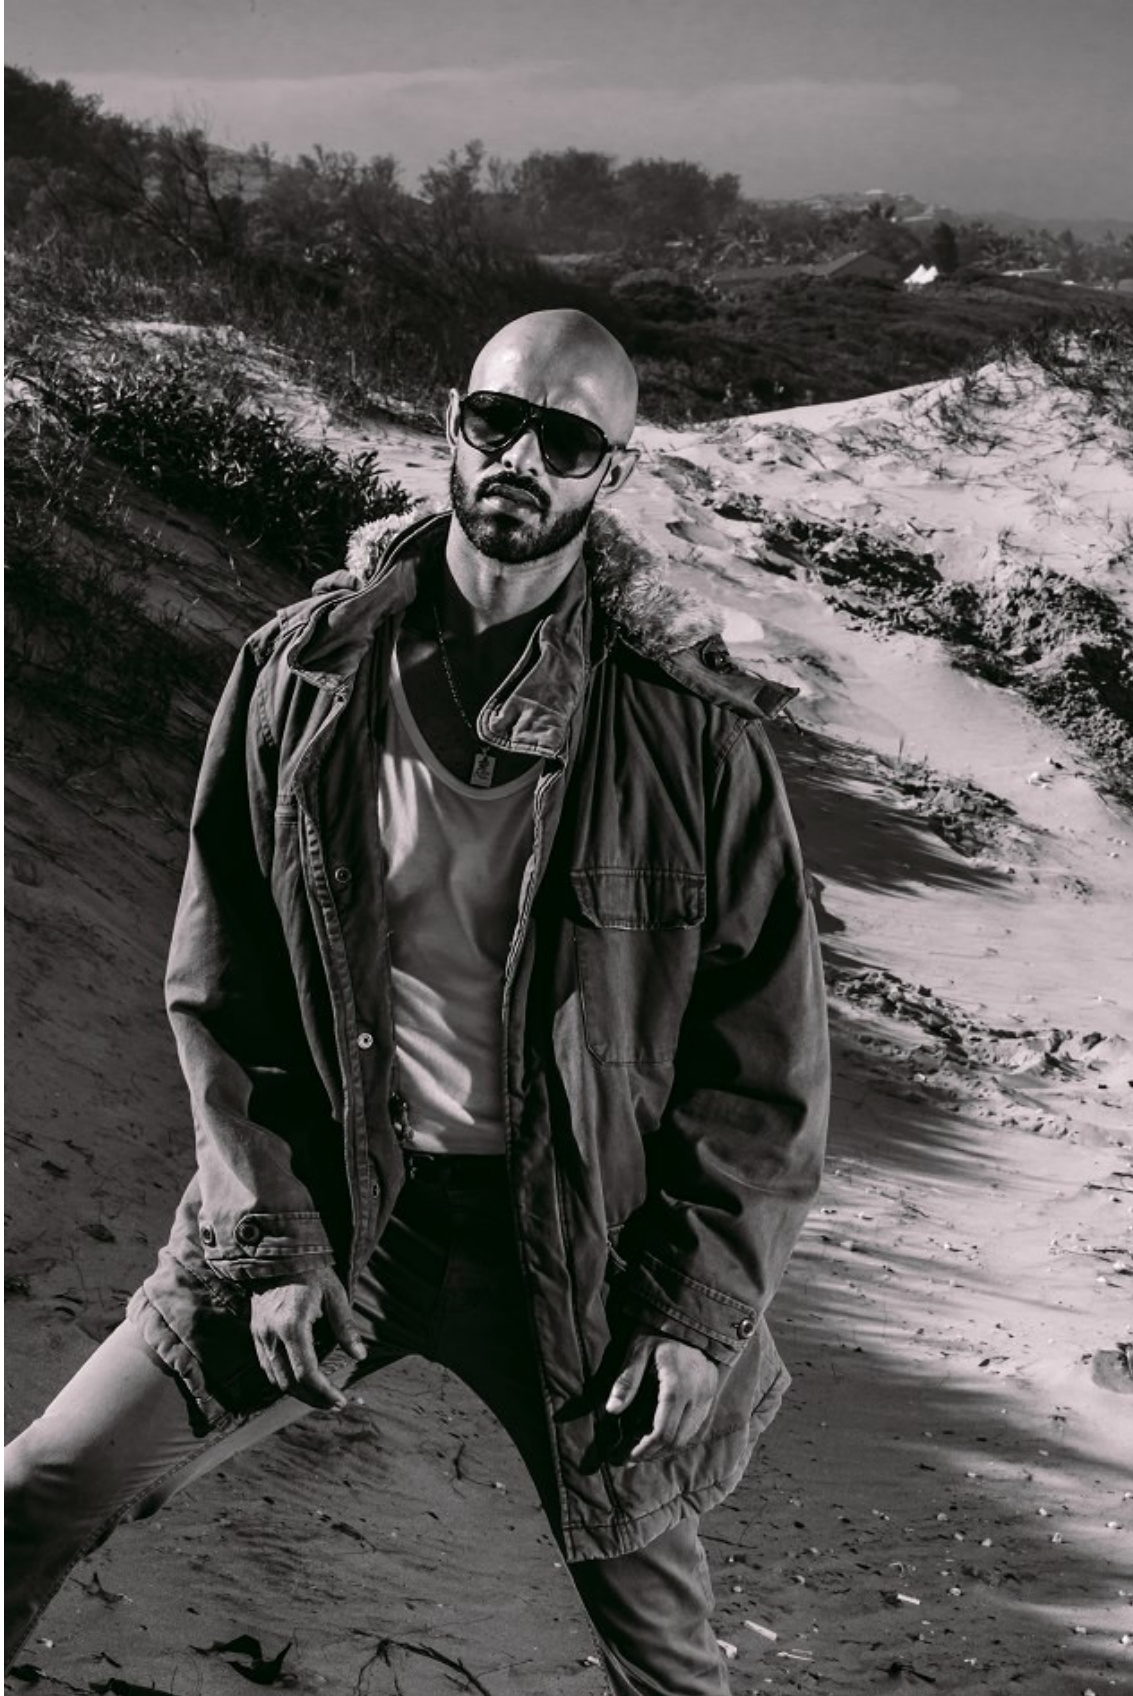

ASHRAF

BOSS MODELS

DURBAN

ASHRAF

Height: 184cm Chest: 90cm Waist: 83cm Shoe: 7 UK Hair: Bald Eyes: Brown