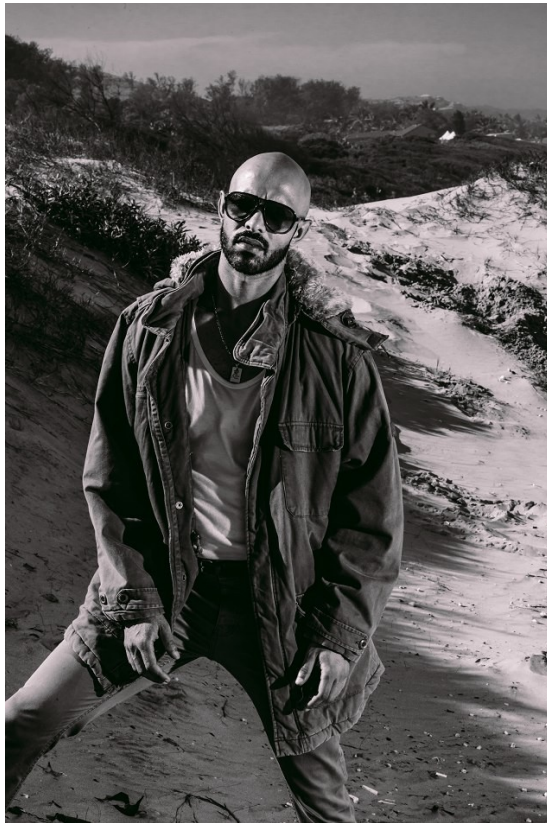

BOSS MODELS

DURBAN

ASHRAF

Height: 184cm Chest: 90cm Waist: 83cm Shoe: 7 UK Hair: Bald Eyes: Brown