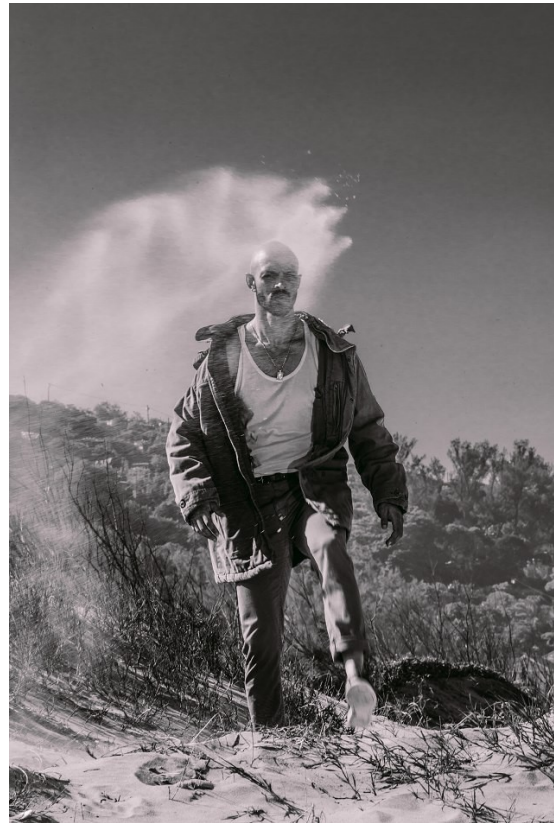

BOSS MODELS

DURBAN

ASHRAF

Height: 184cm Chest: 90cm Waist: 83cm Shoe: 7 UK Hair: Bald Eyes: Brown