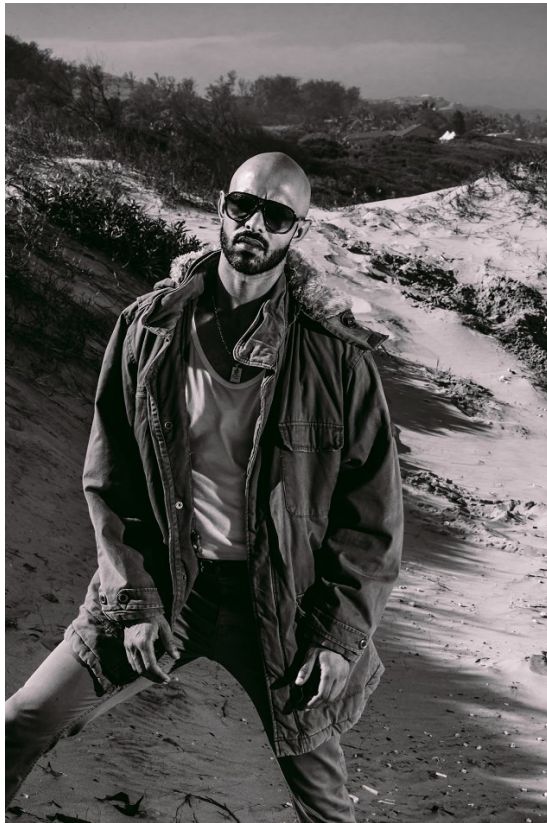

BOSS MODELS

DURBAN

ASHRAF

Height: 184cm Chest: 90cm Waist: 83cm Shoe: 7 UK Hair: Bald Eyes: Brown

BOSS MODELS

DURBAN

ASHRAF

Height: 184cm Chest: 90cm Waist: 83cm Shoe: 7 UK Hair: Bald Eyes: Brown