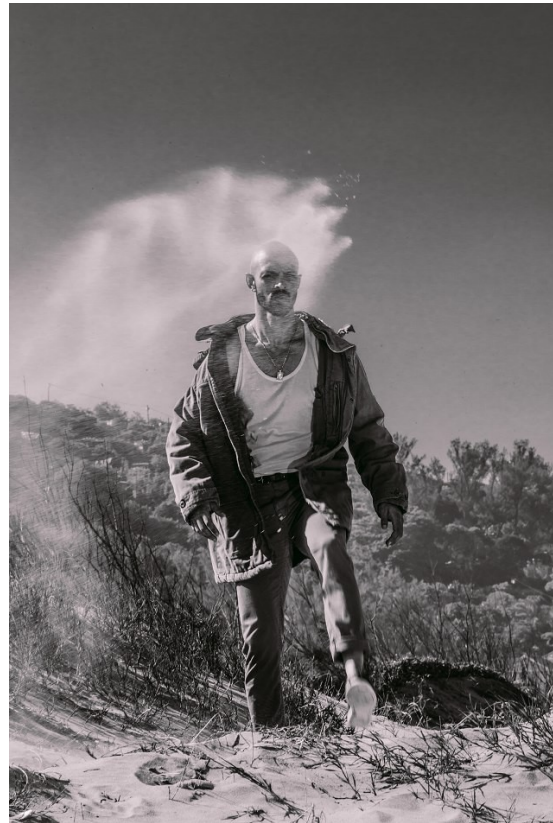

BOSS MODELS

DURBAN

ASHRAF

Height: 184cm Chest: 90cm Waist: 83cm Shoe: 7 UK Hair: Bald Eyes: Brown