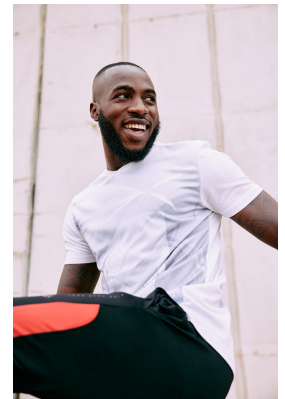

BOSS MODELS

DURBAN

TAYO AKINYEMI

Height: 184cm Chest: 98cm Waist: 81cm Suit: R Shoe: 10 UK Hair: Black Eyes: Black

BOSS MODELS

DURBAN

TAYO AKINYEMI

Height: 184cm Chest: 98cm Waist: 81cm Suit: R Shoe: 10 UK Hair: Black Eyes: Black