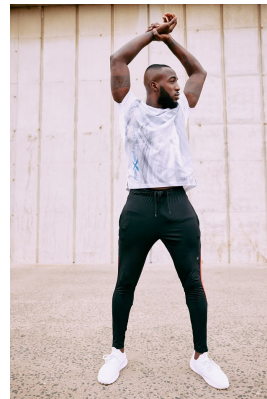

BOSS MODELS

DURBAN

TAYO AKINYEMI

Height: 184cm Chest: 98cm Waist: 81cm Suit: R Shoe: 10 UK Hair: Black Eyes: Black

BOSS MODELS

DURBAN

TAYO AKINYEMI

Height: 184cm Chest: 98cm Waist: 81cm Suit: R Shoe: 10 UK Hair: Black Eyes: Black