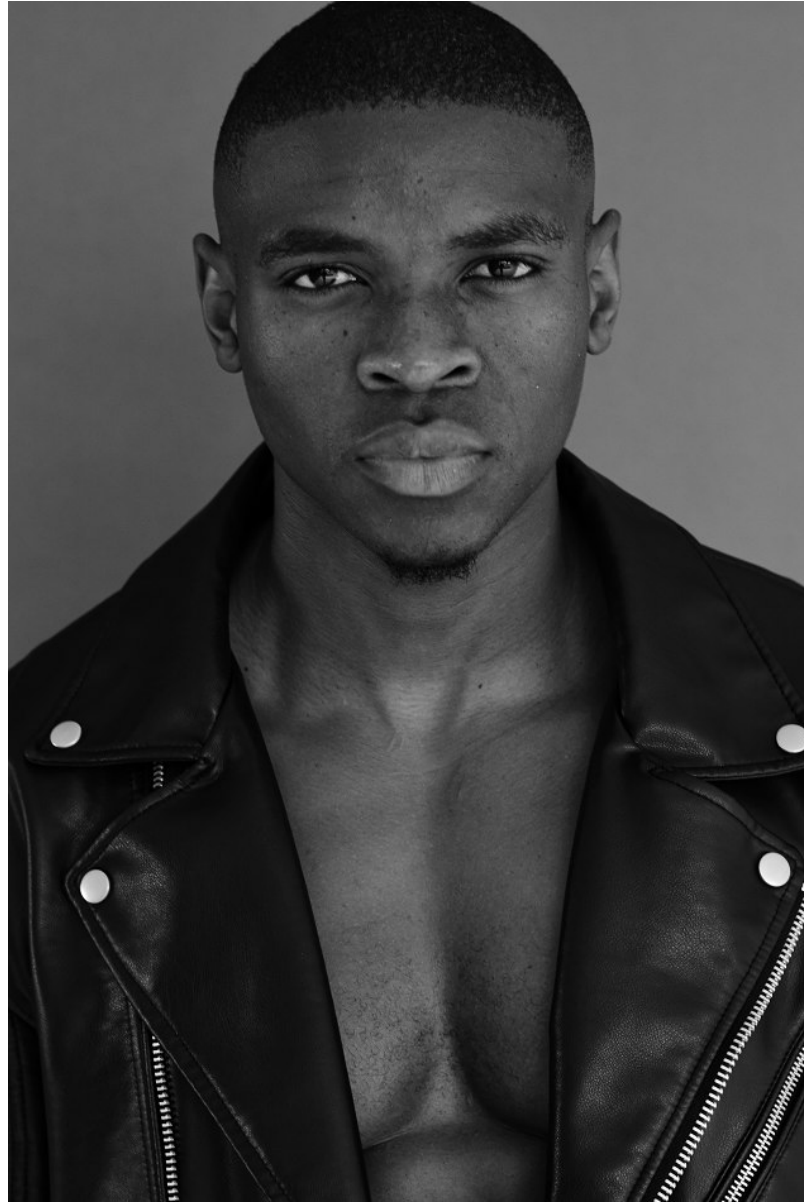

# BOSS MODELS

DURBAN

LINDOKUHLE MCINEKA

Height: 186cm Chest: 99cm Waist: 83cm Suit: 34 L Shoe: 11 UK Hair: Black Eyes: Black