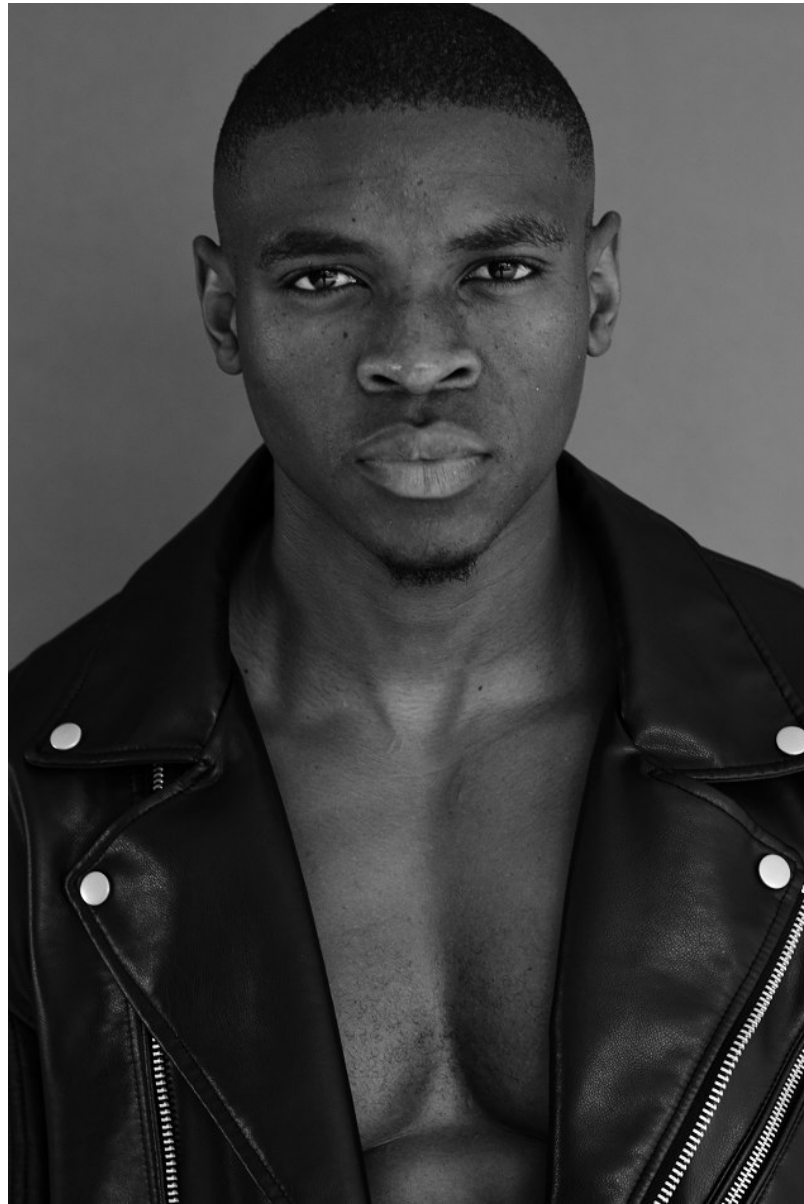

# BOSS MODELS

DURBAN

LINDOKUHLE MCINEKA

Height: 186cm Chest: 99cm Waist: 83cm Suit: 34 L Shoe: 11 UK Hair: Black Eyes: Black