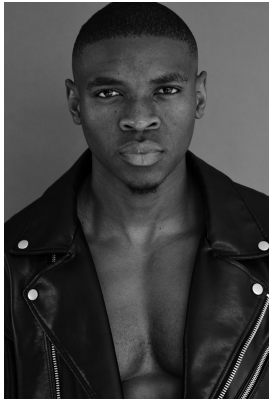

# BOSS MODELS

DURBAN

## LINDOKUHLE MCINEKA

Height: 186cm Chest: 99cm Waist: 83cm Suit: 34 L Shoe: 11 UK Hair: Black Eyes: Black