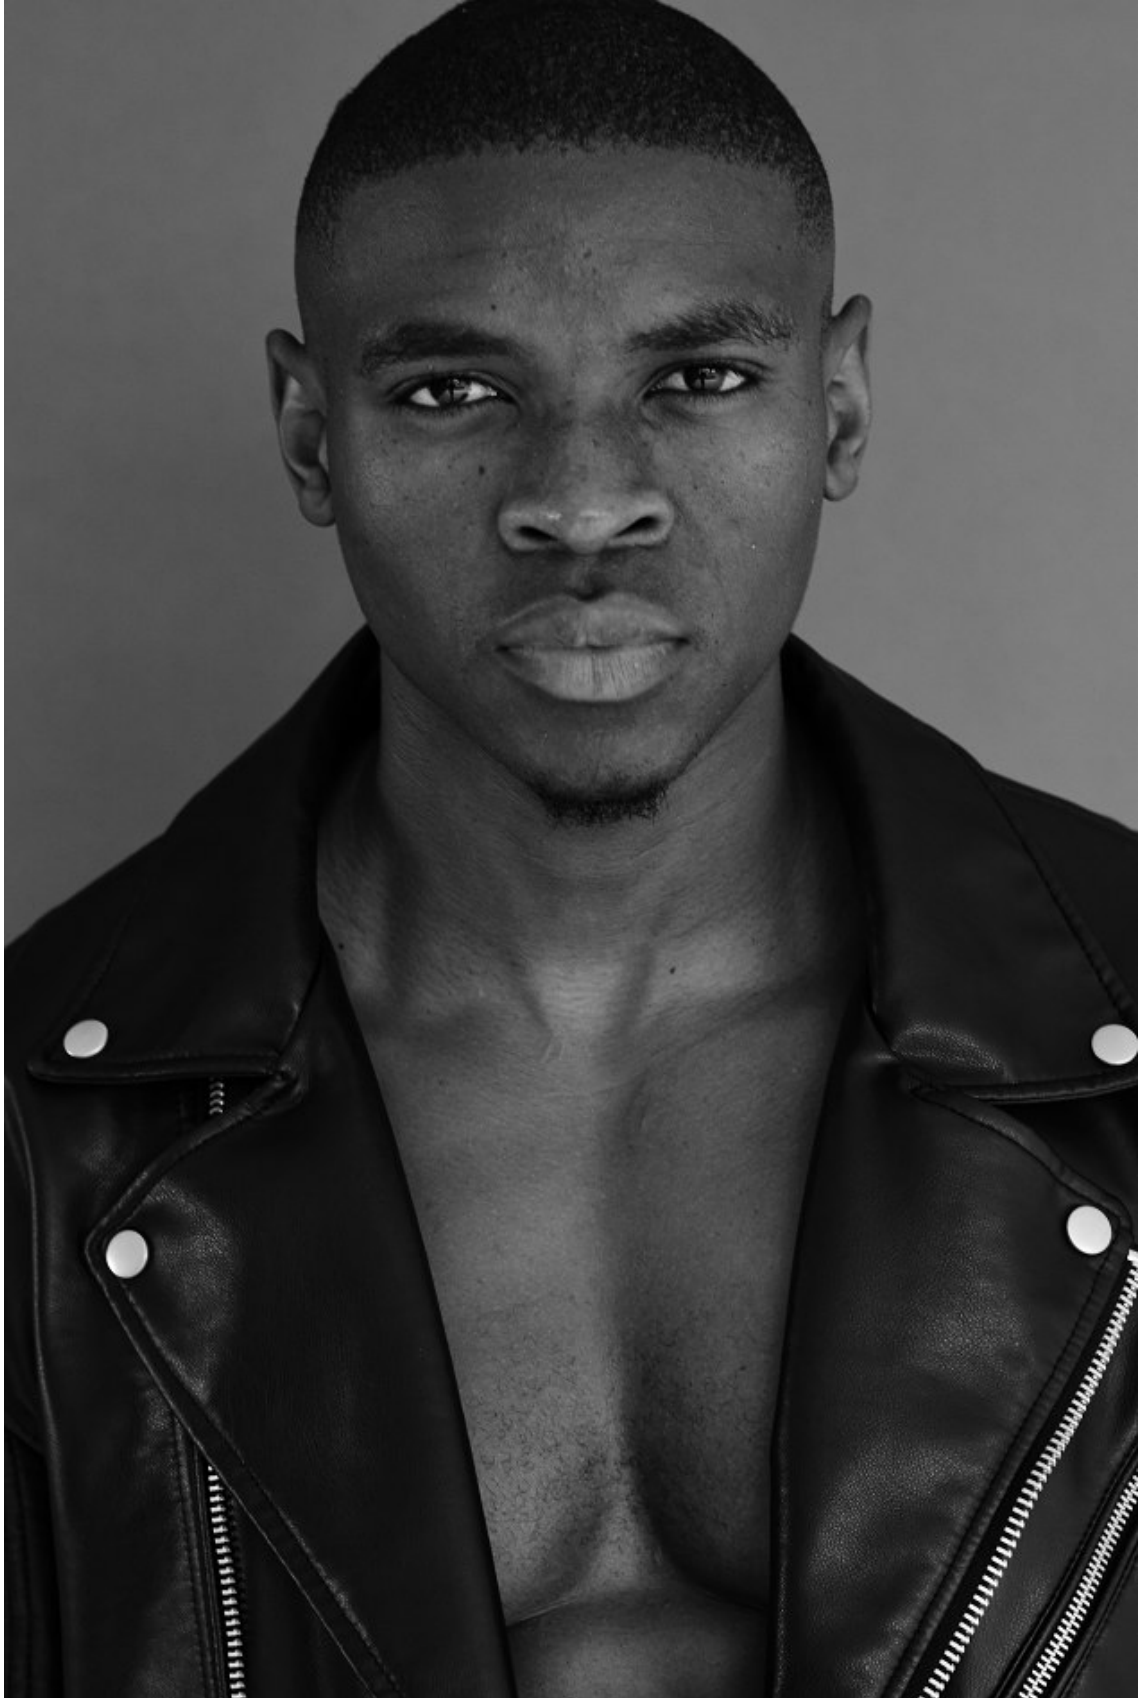

BOSS MODELS

DURBAN

LINDOKUHLE MCINEKA

Height: 186cm Chest: 99cm Waist: 83cm Suit: 34 L Shoe: 11 UK Hair: Black Eyes: Black

BOSS MODELS

DURBAN

LINDOKUHLE MCINEKA

Height: 186cm Chest: 99cm Waist: 83cm Suit: 34 L Shoe: 11 UK Hair: Black Eyes: Black