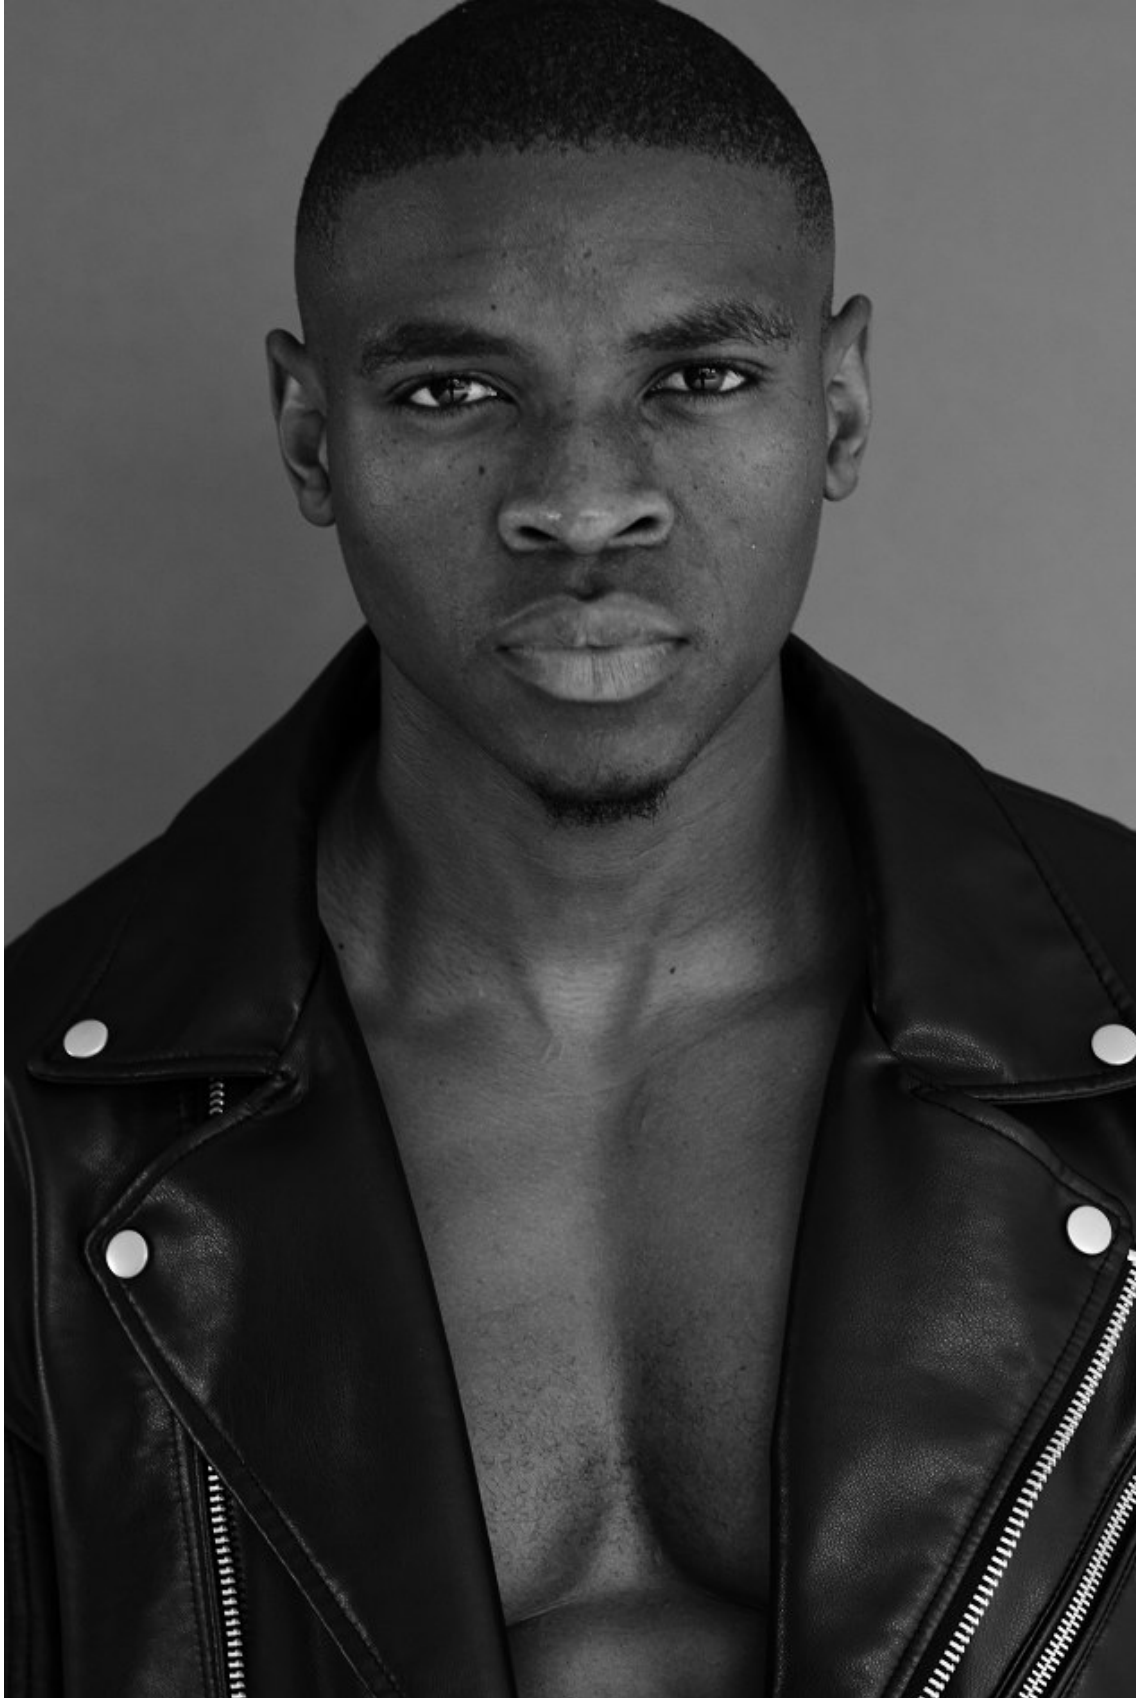

BOSS MODELS

DURBAN

LINDOKUHLE MCINEKA

Height: 186cm Chest: 99cm Waist: 83cm Suit: 34 L Shoe: 11 UK Hair: Black Eyes: Black

BOSS MODELS

DURBAN

LINDOKUHLE MCINEKA

Height: 186cm Chest: 99cm Waist: 83cm Suit: 34 L Shoe: 11 UK Hair: Black Eyes: Black