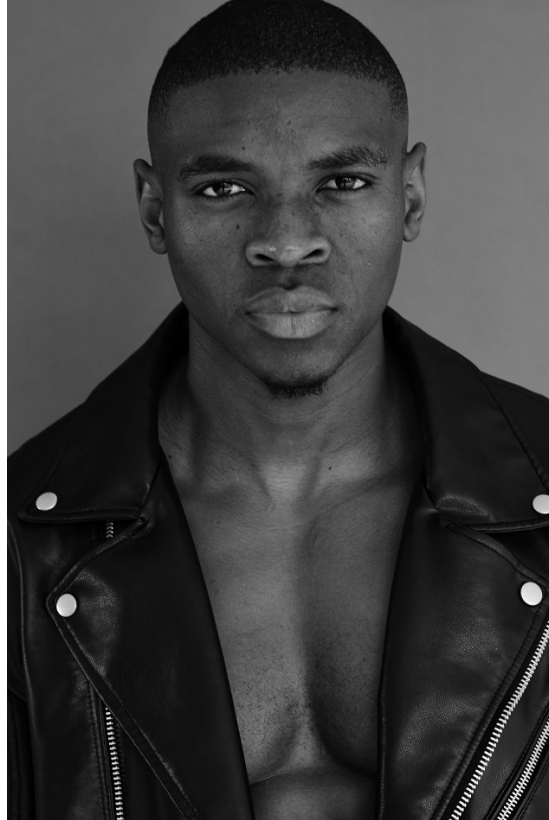

BOSS MODELS

DURBAN

LINDOKUHLE MCINEKA

Height: 186cm Chest: 99cm Waist: 83cm Suit: 34 L Shoe: 11 UK Hair: Black Eyes: Black

BOSS MODELS

DURBAN

LINDOKUHLE MCINEKA

Height: 186cm Chest: 99cm Waist: 83cm Suit: 34 L Shoe: 11 UK Hair: Black Eyes: Black

BOSS MODELS

DURBAN

LINDOKUHLE MCINEKA

Height: 186cm Chest: 99cm Waist: 83cm Suit: 34 L Shoe: 11 UK Hair: Black Eyes: Black