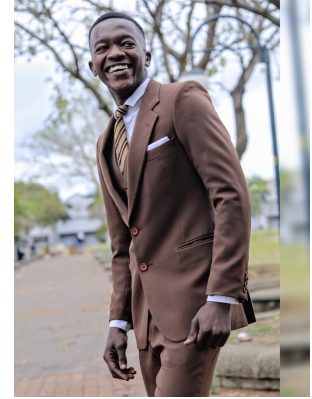

BOSS MODELS

DURBAN

NTANDO SHANDU

Height: 183cm Chest: 94cm Waist: 73cm Shoe: 8 UK Hair: Black Eyes: Black