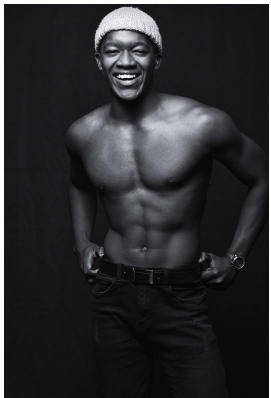

BOSS MODELS

DURBAN

NTANDO SHANDU

Height: 183cm Chest: 94cm Waist: 73cm Shoe: 8 UK Hair: Black Eyes: Black