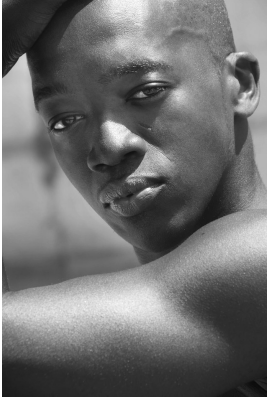

# BOSS MODELS

DURBAN

NTANDO SHANDU

Height: 183cm Chest: 94cm Waist: 73cm Shoe: 8 UK Hair: Black Eyes: Black