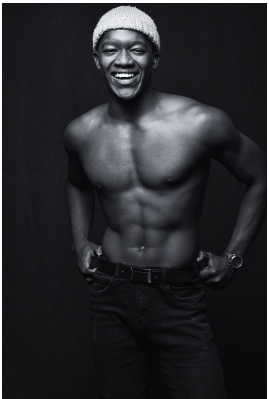

BOSS MODELS

DURBAN

NTANDO SHANDU

Height: 183cm Chest: 94cm Waist: 73cm Shoe: 8 UK Hair: Black Eyes: Black