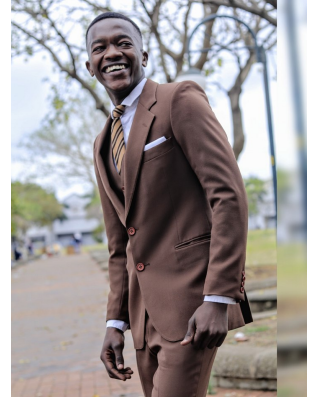

# BOSS MODELS

DURBAN

NTANDO SHANDU

Height: 183cm Chest: 94cm Waist: 73cm Shoe: 8 UK Hair: Black Eyes: Black