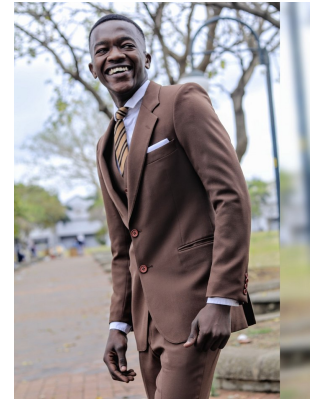

BOSS MODELS

DURBAN

NTANDO SHANDU

Height: 183cm Chest: 94cm Waist: 73cm Shoe: 8 UK Hair: Black Eyes: Black