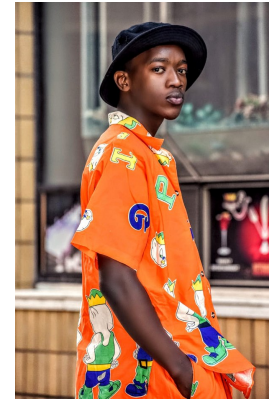

# BOSS MODELS

DURBAN

NTANDO SHANDU

Height: 183cm Chest: 94cm Waist: 73cm Shoe: 8 UK Hair: Black Eyes: Black