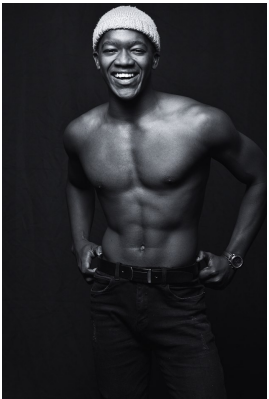

# BOSS MODELS

DURBAN

NTANDO SHANDU

Height: 183cm Chest: 94cm Waist: 73cm Shoe: 8 UK Hair: Black Eyes: Black