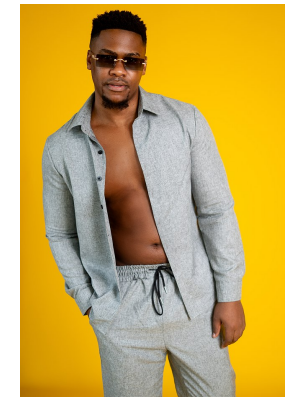

# BOSS MODELS

DURBAN

## ATHENKOSI NTUTU

Height: 180cm Chest: 105cm Waist: 89cm Shoe: 9 UK Hair: Black Eyes: Brown

# BOSS MODELS

DURBAN

ATHENKOSI NTUTU

Height: 180cm Chest: 105cm Waist: 89cm Shoe: 9 UK Hair: Black Eyes: Brown