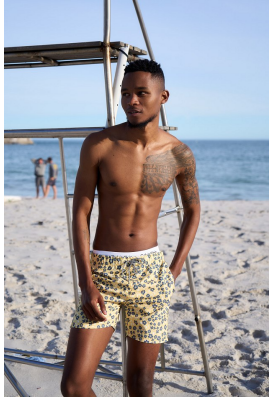

BOSS MODELS

DURBAN

NKULULEKO MBATHA

Height: 189cm Chest: 92cm Waist: 80cm Shoe: 7 UK Hair: Black Eyes: Black

BOSS MODELS

DURBAN

NKULULEKO MBATHA

Height: 189cm Chest: 92cm Waist: 80cm Shoe: 7 UK Hair: Black Eyes: Black