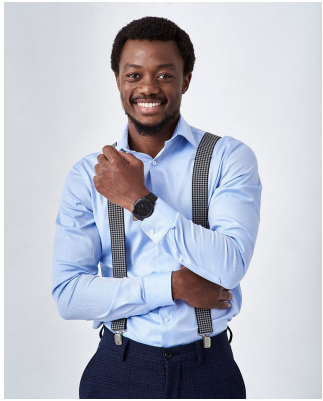

# BOSS MODELS

DURBAN

## NDUMISO SHEZI

Height: 181cm Chest: 90cm Waist: 73cm Shoe: 8.5 UK Hair: Black Eyes: Brown