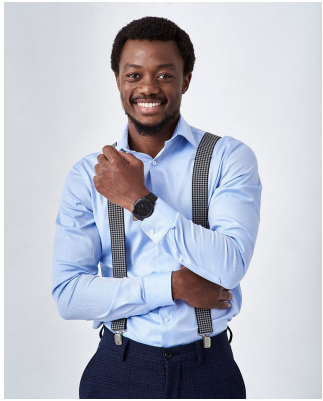

BOSS MODELS

DURBAN

NDUMISO SHEZI

Height: 181cm Chest: 90cm Waist: 73cm Shoe: 8.5 UK Hair: Black Eyes: Brown