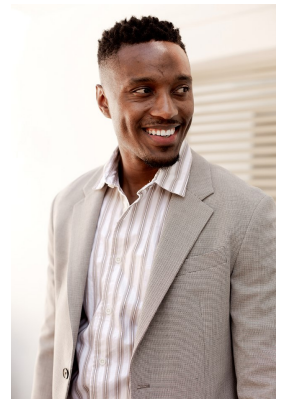

BOSS MODELS

DURBAN

SIMBA MWENYE

Height: 187cm Chest: 102cm Waist: 86cm Shoe: 9 UK Hair: Black Eyes: Brown

BOSS MODELS

DURBAN

SIMBA MWENYE

Height: 187cm Chest: 102cm Waist: 86cm Shoe: 9 UK Hair: Black Eyes: Brown