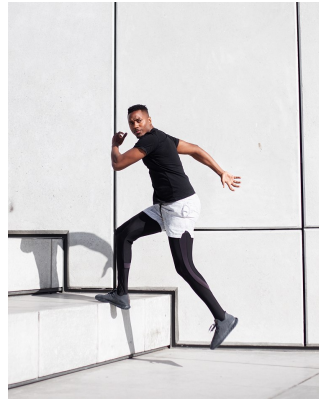

BOSS MODELS

DURBAN

SIMBA MWENYE

Height: 187cm Chest: 102cm Waist: 86cm Shoe: 9 UK Hair: Black Eyes: Brown

BOSS MODELS

DURBAN

SIMBA MWENYE

Height: 187cm Chest: 102cm Waist: 86cm Shoe: 9 UK Hair: Black Eyes: Brown