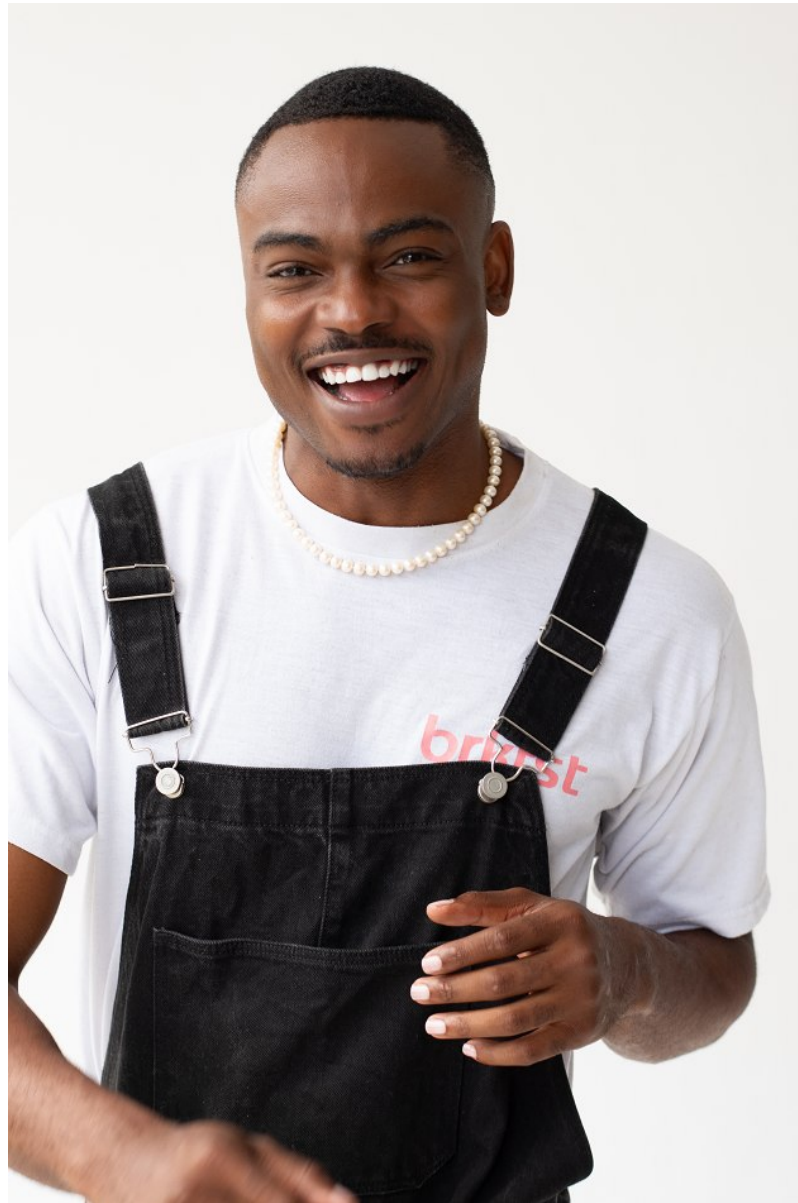

BOSS MODELS

DURBAN

DAINAMIARO OGULU

Height: 181cm Chest: 92cm Waist: 80cm Shoe: 9 UK Hair: Black Eyes: Brown

BOSS MODELS

DURBAN

DAINAMIARO OGULU

Height: 181cm Chest: 92cm Waist: 80cm Shoe: 9 UK Hair: Black Eyes: Brown

BOSS MODELS

DURBAN

DAINAMIARO OGULU

Height: 181cm Chest: 92cm Waist: 80cm Shoe: 9 UK Hair: Black Eyes: Brown