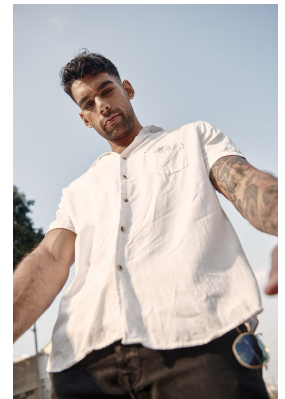

BOSS MODELS

DURBAN

NEIL SHUNMUGAM

Height: 190cm Chest: 98cm Waist: 86cm Suit: 32 L Shoe: 11 UK Hair: Black Eyes: Brown

BOSS MODELS

DURBAN

NEIL SHUNMUGAM

Height: 190cm Chest: 98cm Waist: 86cm Suit: 32 L Shoe: 11 UK Hair: Black Eyes: Brown