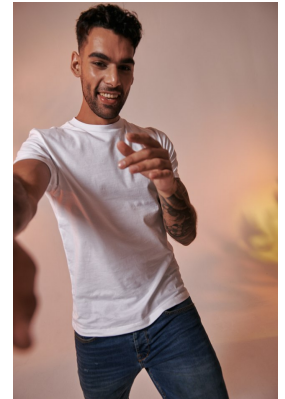

# BOSS MODELS

DURBAN

## NEIL SHUNMUGAM

Height: 190cm Chest: 98cm Waist: 86cm Suit: 32 L Shoe: 11 UK Hair: Black Eyes: Brown