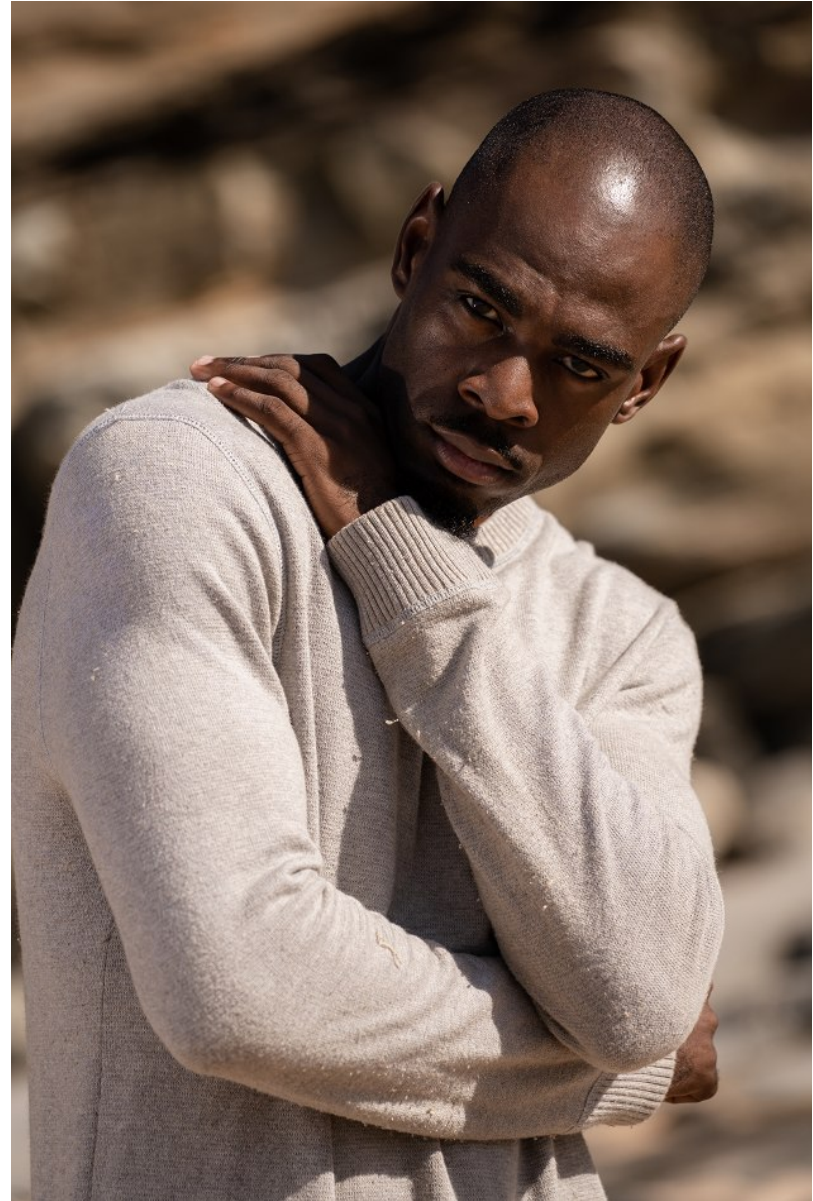

BOSS MODELS

DURBAN

NHLANHLA SHANGASE

Height: 187cm Chest: 84cm Waist: 79cm Suit: 38 R Shoe: 8 UK Hair: Black Eyes: Brown