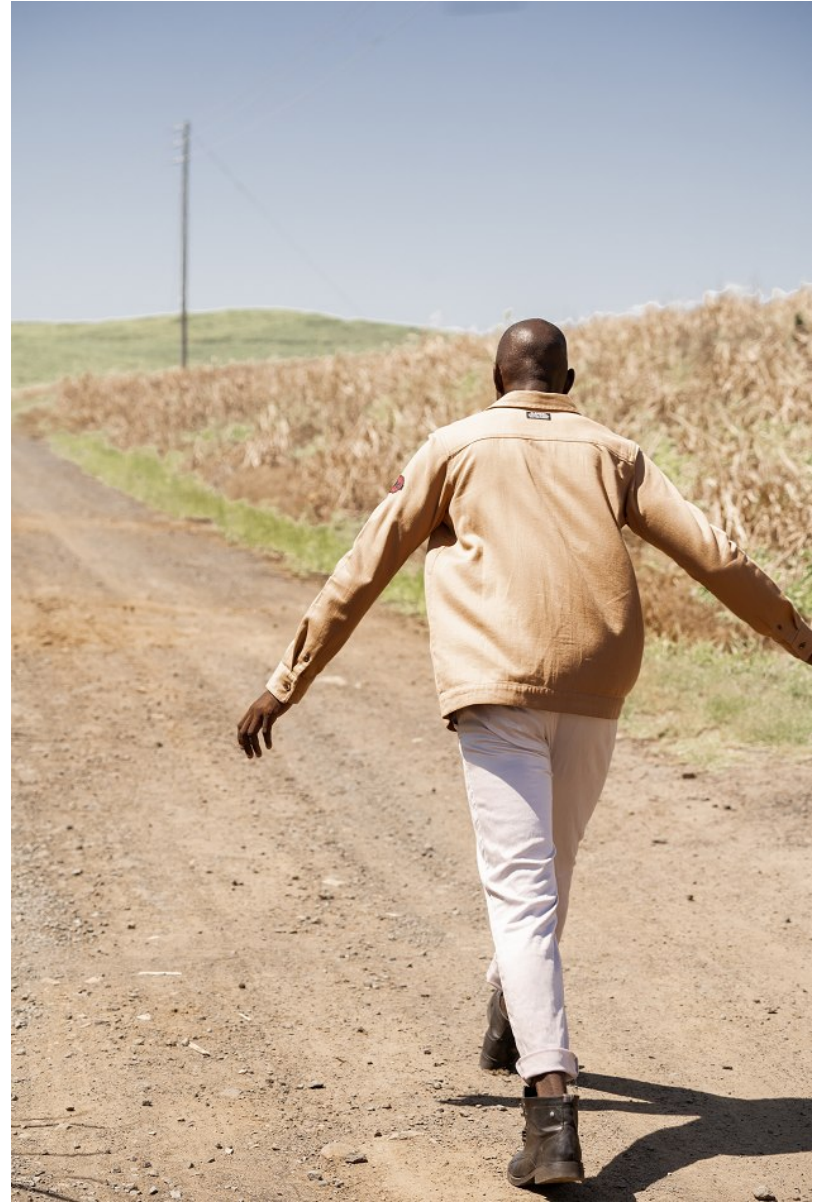

BOSS MODELS

DURBAN

NHLANHLA SHANGASE

Height: 187cm Chest: 84cm Waist: 79cm Suit: 38 R Shoe: 8 UK Hair: Black Eyes: Brown