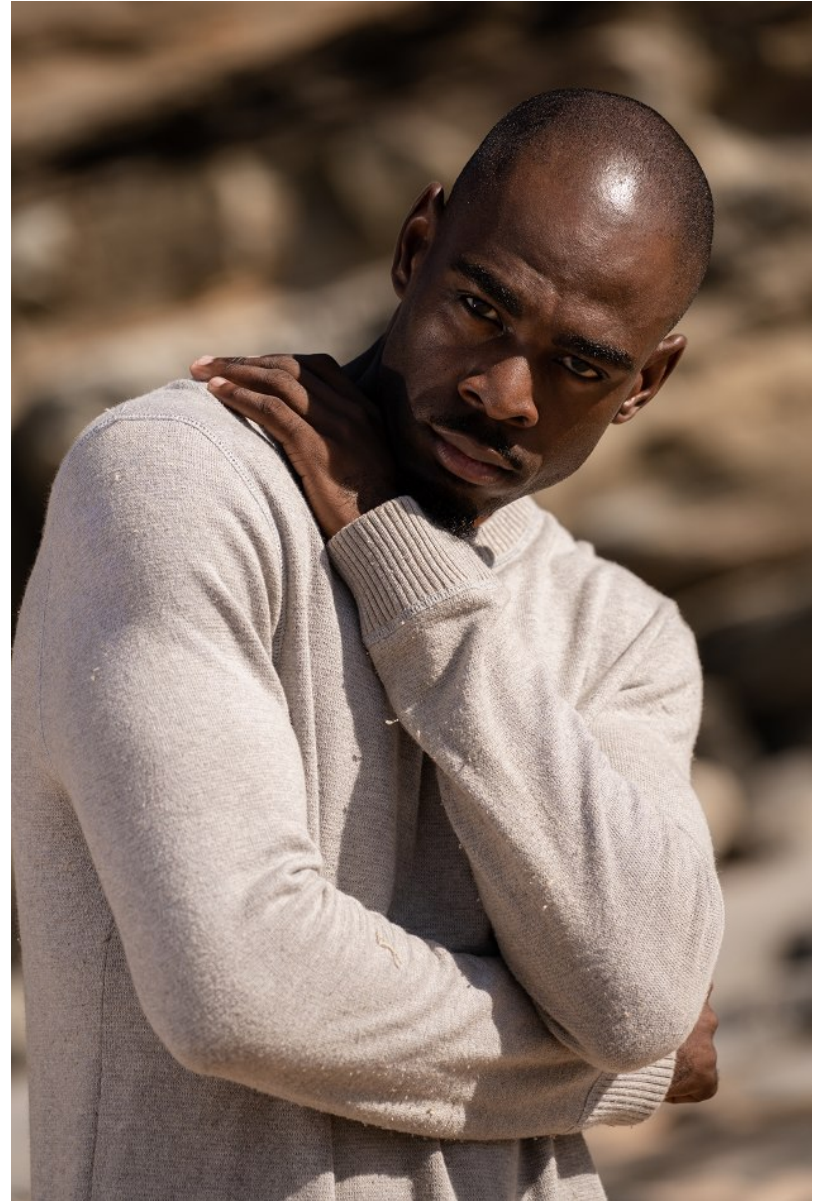

BOSS MODELS

DURBAN

NHLANHLA SHANGASE

Height: 187cm Chest: 94cm Waist: 79cm Suit: 38 R Shoe: 8 UK Hair: Black Eyes: Brown