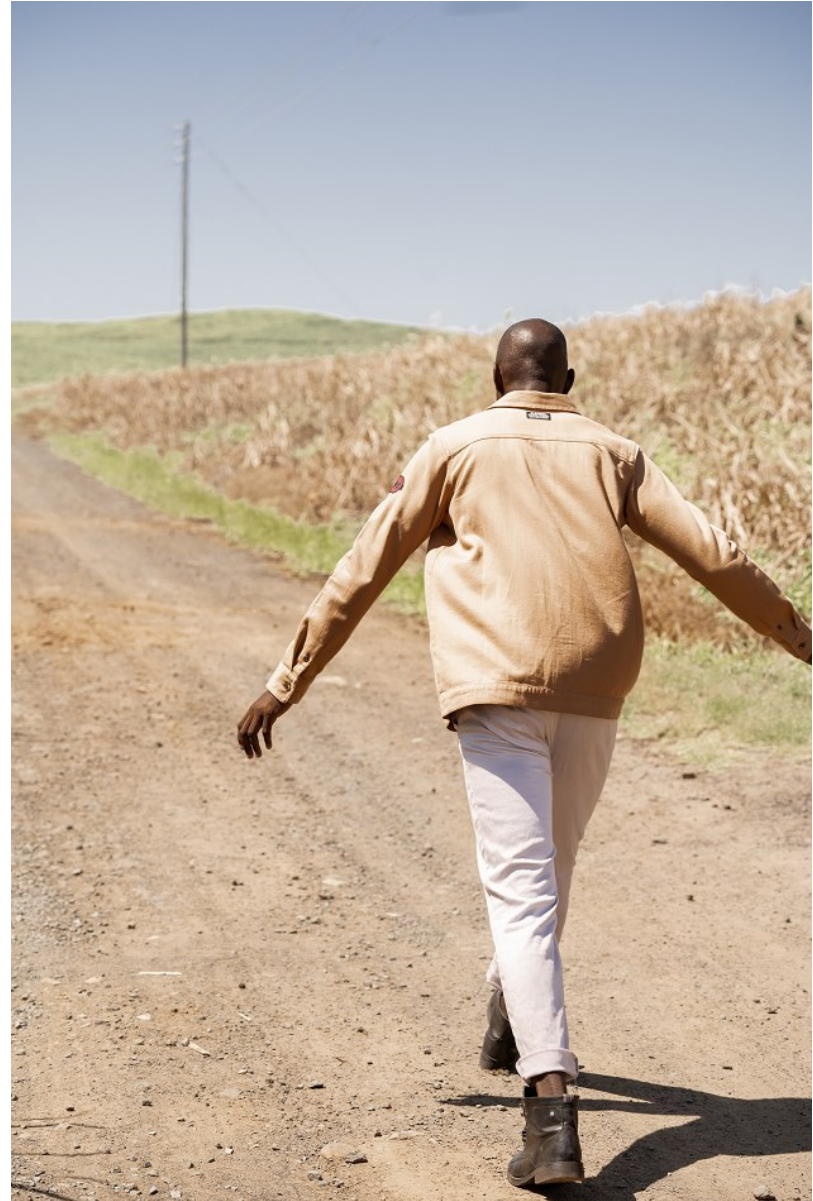

BOSS MODELS

DURBAN

NHLANHLA SHANGASE

Height: 187cm Chest: 94cm Waist: 79cm Suit: 38 R Shoe: 8 UK Hair: Black Eyes: Brown