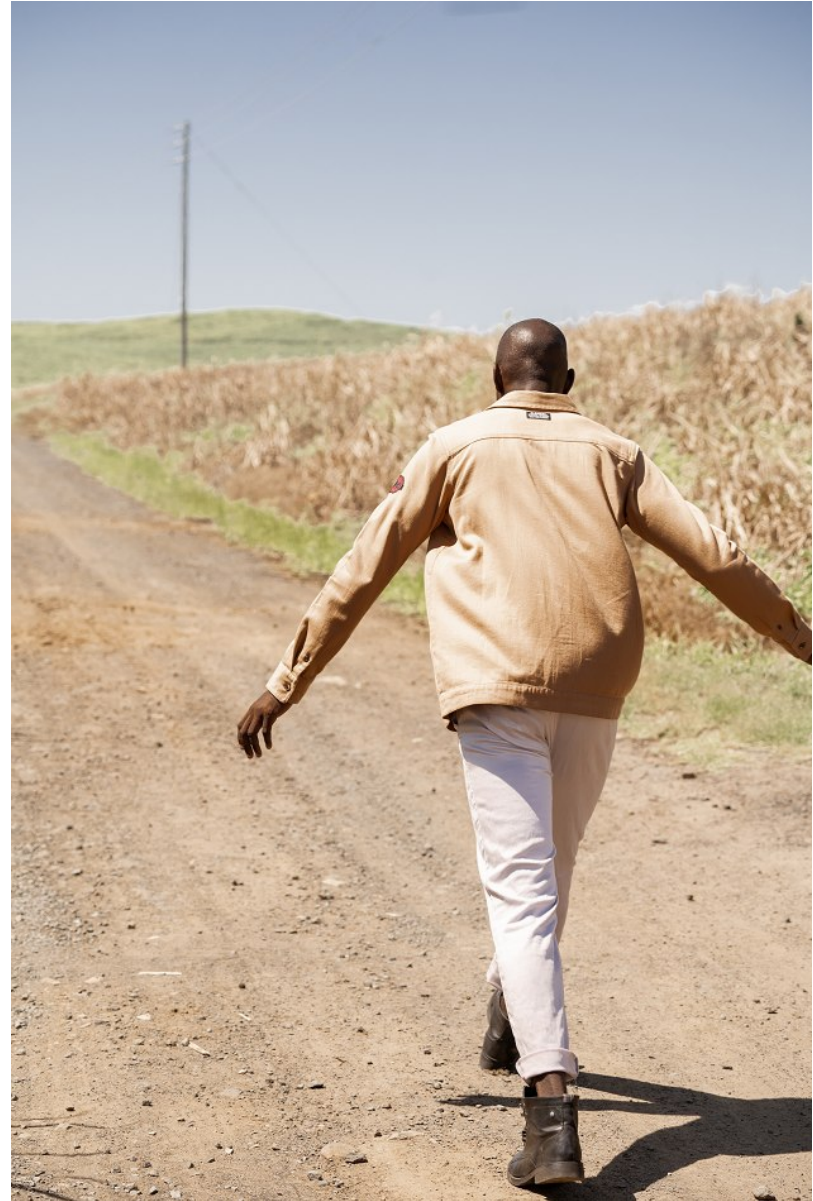

BOSS MODELS

DURBAN

NHLANHLA SHANGASE

Height: 187cm Chest: 84cm Waist: 79cm Suit: 38 R Shoe: 8 UK Hair: Black Eyes: Brown