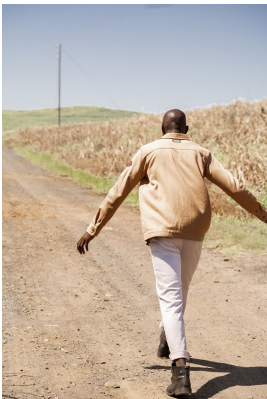

BOSS MODELS

DURBAN

NHLANHLA SHANGASE

Height: 187cm Chest: 94cm Waist: 79cm Suit: 38 R Shoe: 8 UK Hair: Black Eyes: Brown