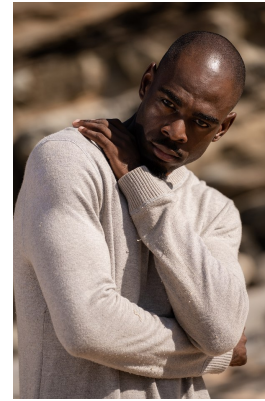

BOSS MODELS

DURBAN

NHLANHLA SHANGASE

Height: 187cm Chest: 94cm Waist: 79cm Suit: 38 R Shoe: 8 UK Hair: Black Eyes: Brown