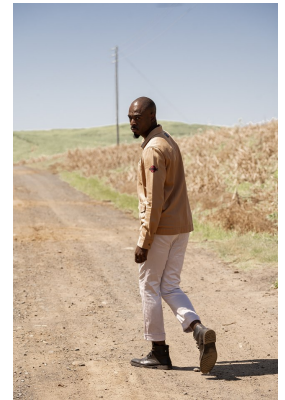

BOSS MODELS

DURBAN

NHLANHLA SHANGASE

Height: 187cm Chest: 94cm Waist: 79cm Suit: 38 R Shoe: 8 UK Hair: Black Eyes: Brown