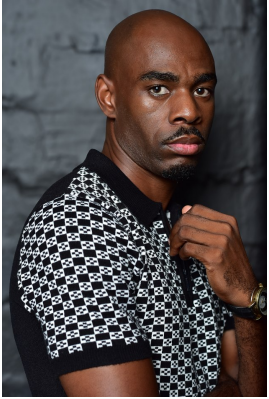

BOSS MODELS

DURBAN

NHLANHLA SHANGASE

Height: 187cm Chest: 84cm Waist: 79cm Suit: 38 R Shoe: 8 UK Hair: Black Eyes: Brown