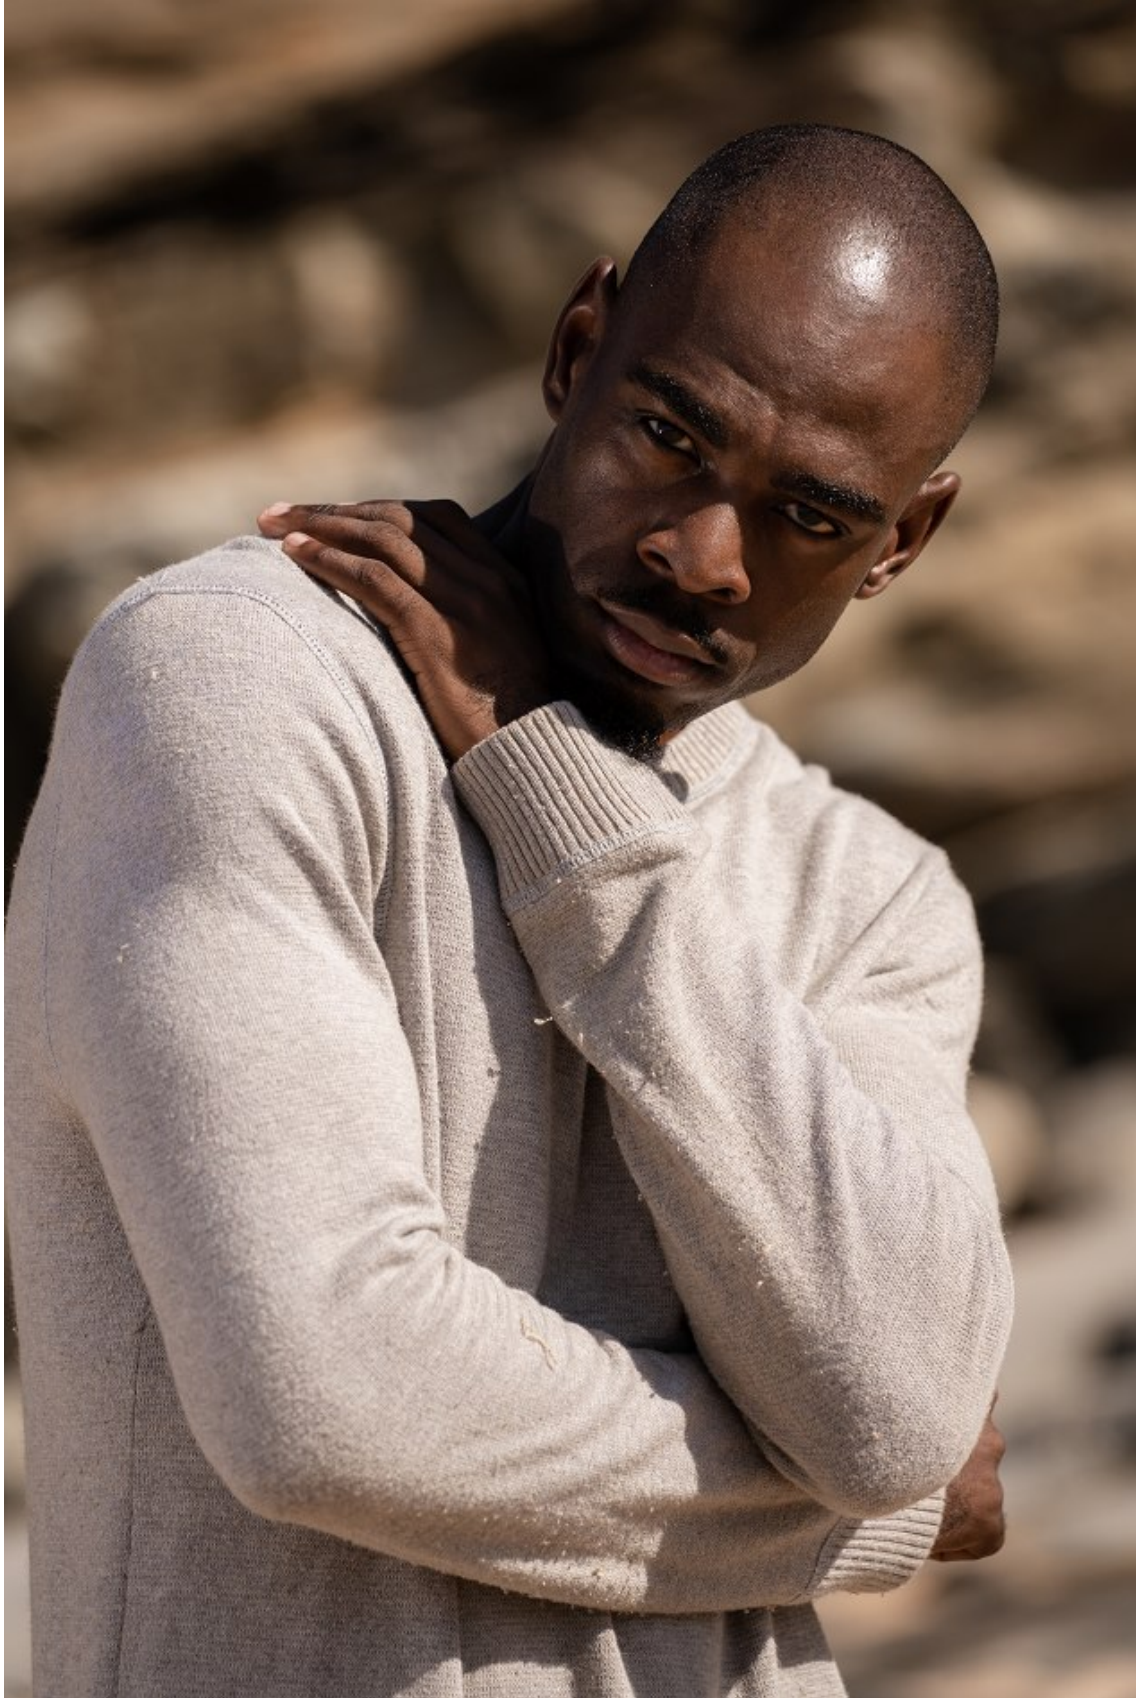

NHLANHLA SHANGASE

BOSS MODELS

DURBAN

NHLANHLA SHANGASE

Height: 187cm Chest: 84cm Waist: 79cm Suit: 38 R Shoe: 8 UK Hair: Black Eyes: Brown