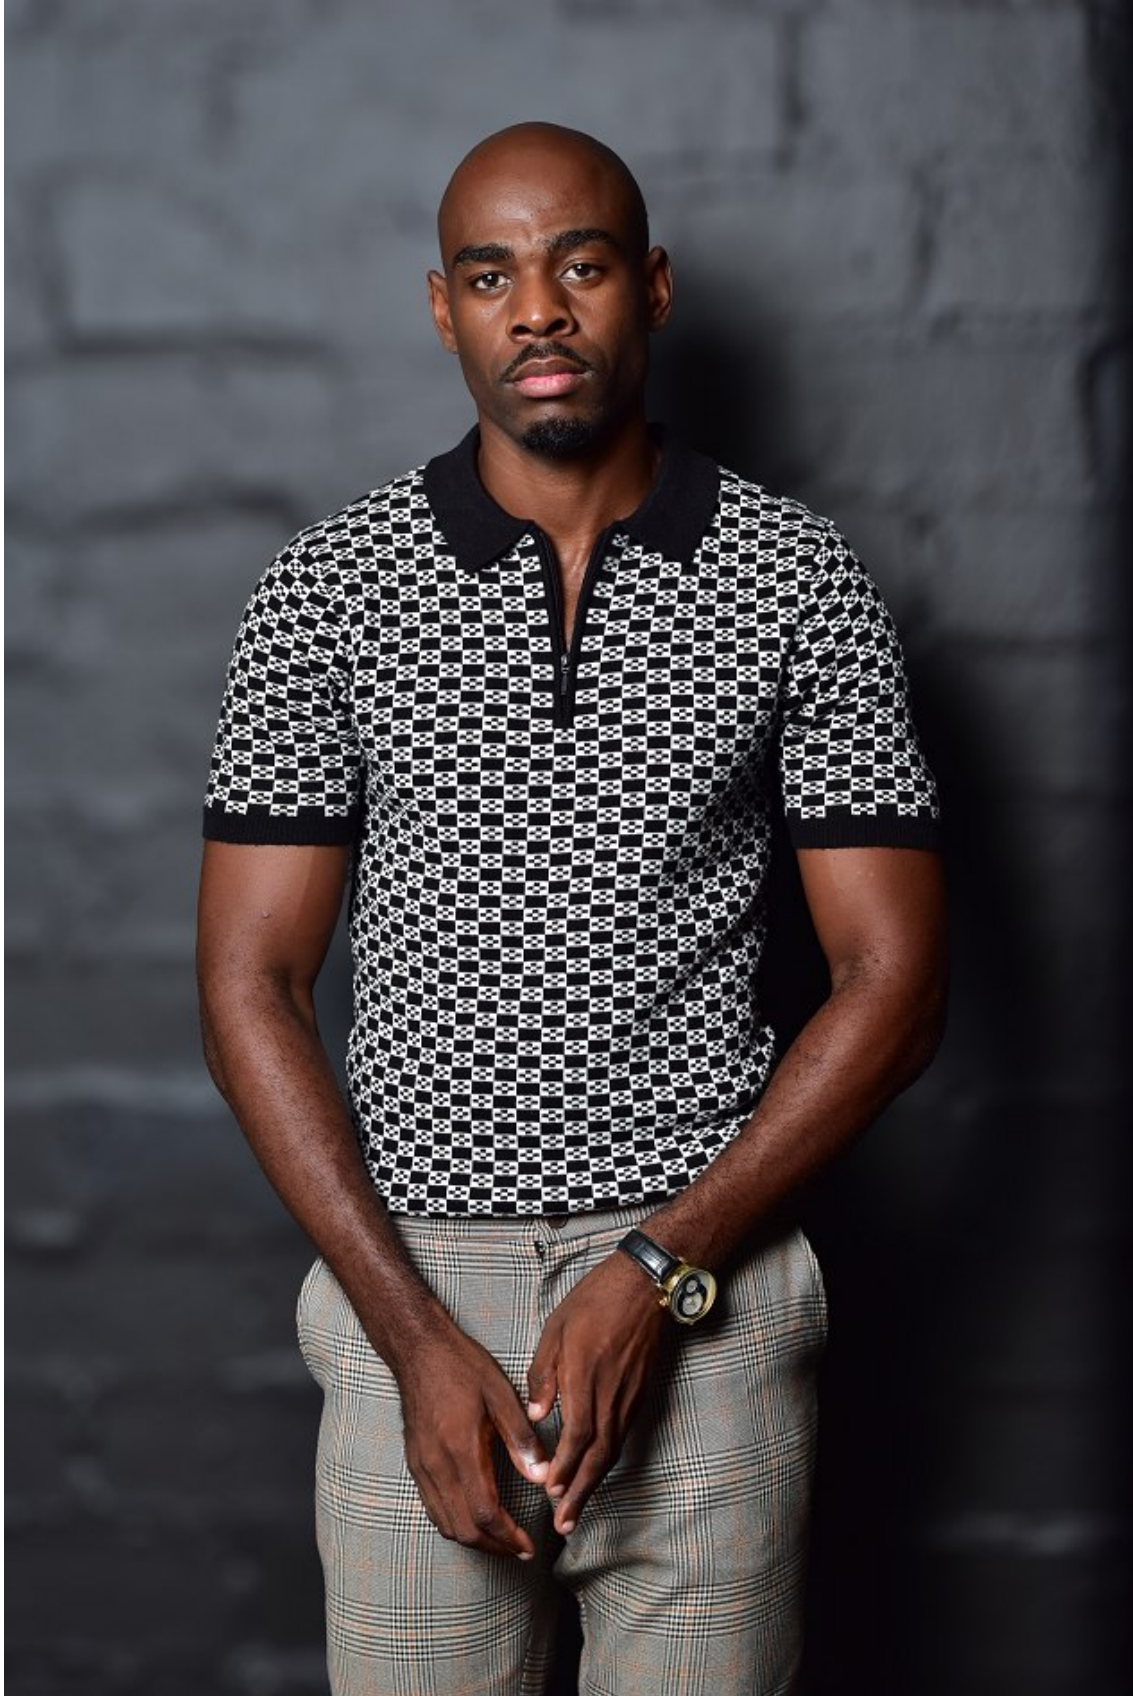

BOSS MODELS

DURBAN

NHLANHLA SHANGASE

Height: 187cm Chest: 84cm Waist: 79cm Suit: 38 R Shoe: 8 UK Hair: Black Eyes: Brown

BOSS MODELS

DURBAN

NHLANHLA SHANGASE

Height: 187cm Chest: 84cm Waist: 79cm Suit: 38 R Shoe: 8 UK Hair: Black Eyes: Brown