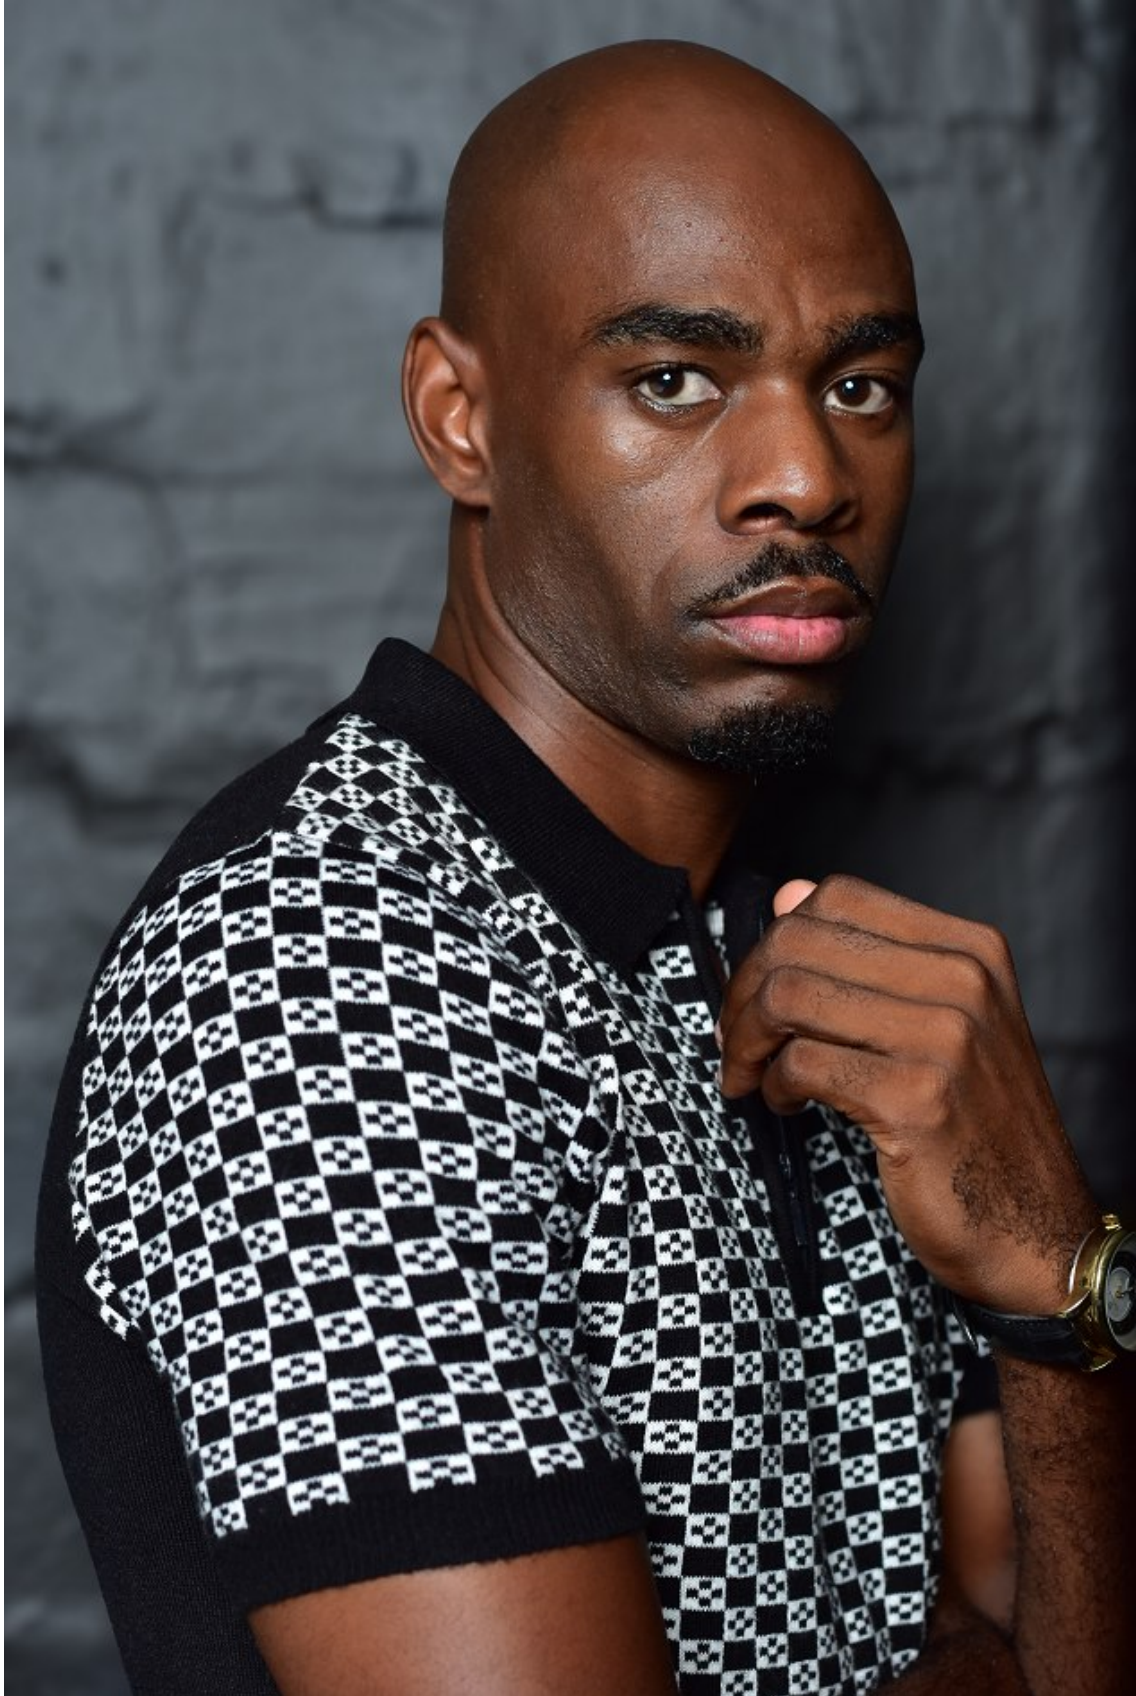

BOSS MODELS

DURBAN

NHLANHLA SHANGASE

Height: 187cm Chest: 84cm Waist: 79cm Suit: 38 R Shoe: 8 UK Hair: Black Eyes: Brown

BOSS MODELS

DURBAN

NHLANHLA SHANGASE

Height: 187cm Chest: 84cm Waist: 79cm Suit: 38 R Shoe: 8 UK Hair: Black Eyes: Brown