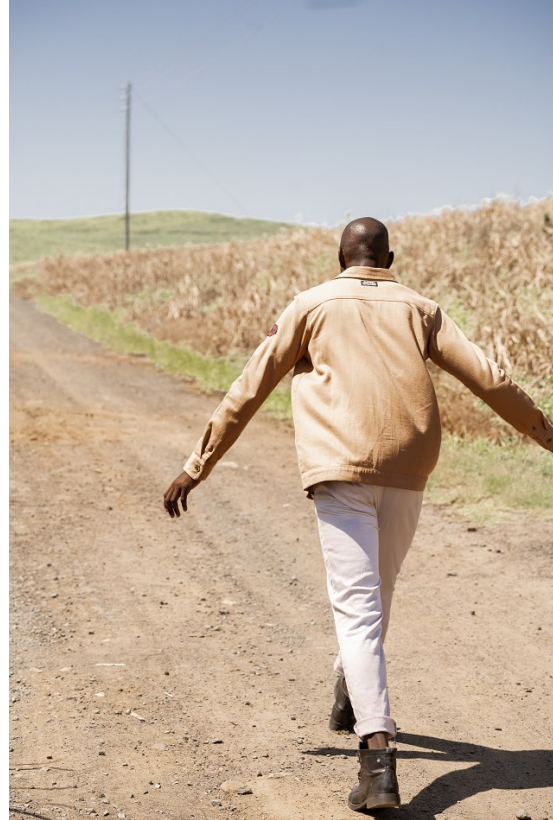

BOSS MODELS

DURBAN

NHLANHLA SHANGASE

Height: 187cm Chest: 94cm Waist: 79cm Suit: 38 R Shoe: 8 UK Hair: Black Eyes: Brown