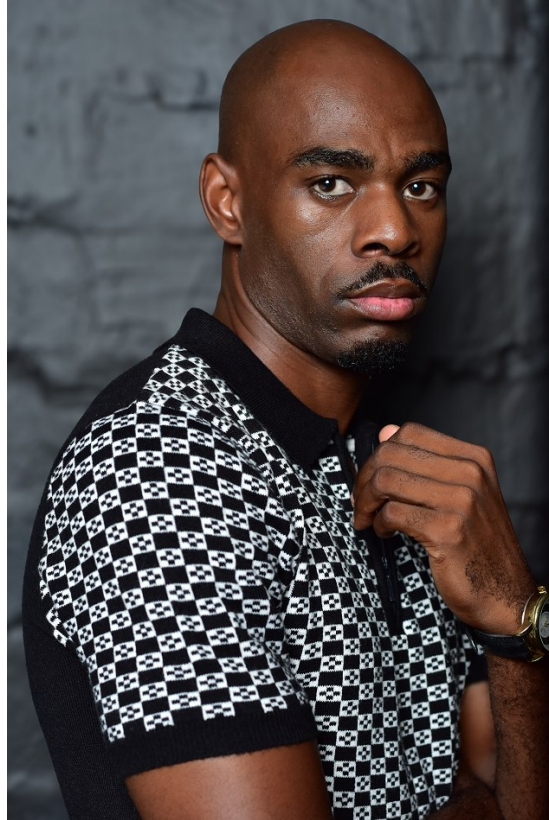

BOSS MODELS

DURBAN

NHLANHLA SHANGASE

Height: 187cm Chest: 84cm Waist: 79cm Suit: 38 R Shoe: 8 UK Hair: Black Eyes: Brown

BOSS MODELS

DURBAN

NHLANHLA SHANGASE

Height: 187cm Chest: 84cm Waist: 79cm Suit: 38 R Shoe: 8 UK Hair: Black Eyes: Brown

BOSS MODELS

DURBAN

NHLANHLA SHANGASE

Height: 187cm Chest: 84cm Waist: 79cm Suit: 38 R Shoe: 8 UK Hair: Black Eyes: Brown