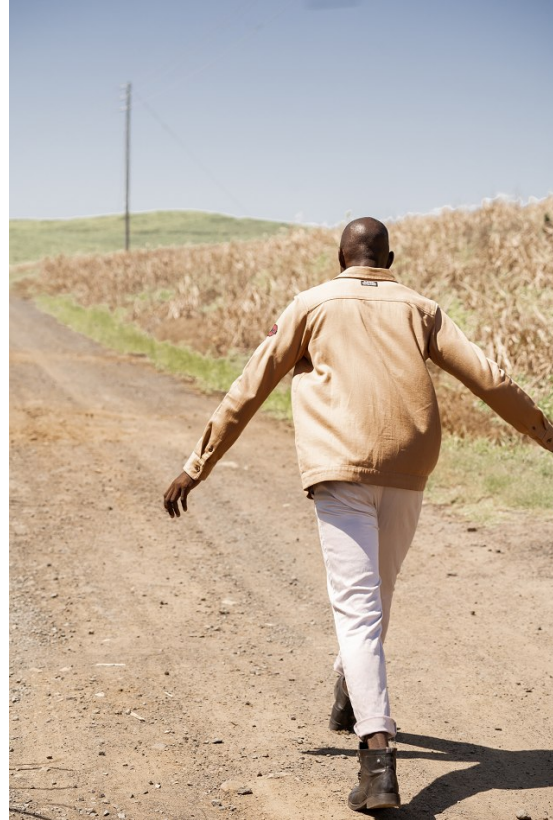

BOSS MODELS

DURBAN

NHLANHLA SHANGASE

Height: 187cm Chest: 84cm Waist: 79cm Suit: 38 R Shoe: 8 UK Hair: Black Eyes: Brown