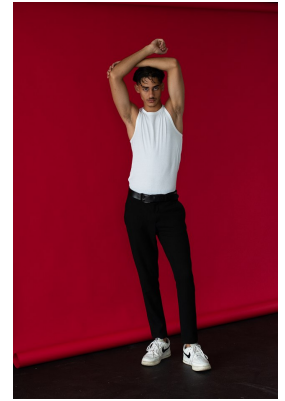

BOSS MODELS

DURBAN

JODY JONES

Height: 190cm Chest: 87cm Waist: 76cm Shoe: 9 UK Hair: Black Eyes: Brown