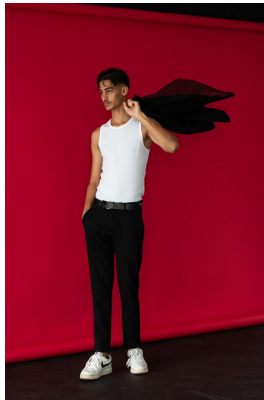

BOSS MODELS

DURBAN

JODY JONES

Height: 190cm Chest: 87cm Waist: 76cm Shoe: 9 UK Hair: Black Eyes: Brown