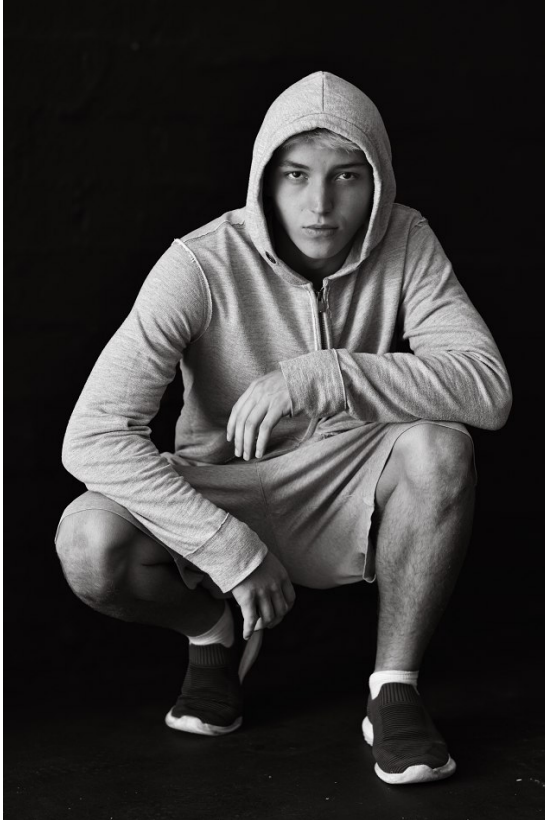

BOSS MODELS

DURBAN

TRISTAN SAVAGE

Height: 180cm Chest: 90cm Waist: 80cm Shoe: 10 UK Hair: Blonde Eyes: Brown