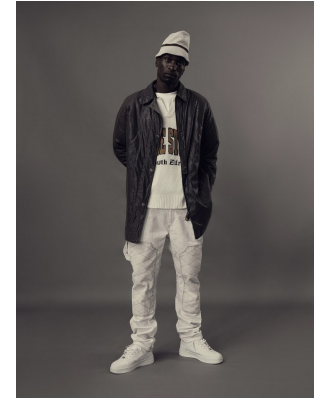

# BOSS MODELS

DURBAN

## ASHELEY MUKWAMBA

Height: 180cm Chest: 89cm Waist: 78cm Shoe: 11 UK Hair: Black Eyes: Black