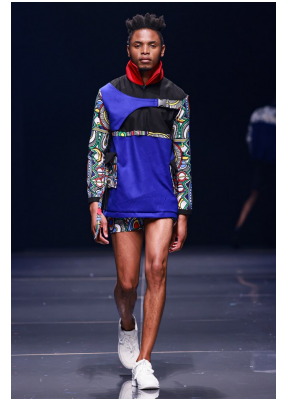

BOSS MODELS

DURBAN

SMANGA SHABALALA

Height: 187cm Chest: 93cm Waist: 78cm Shoe: 9 UK Eyes: Black