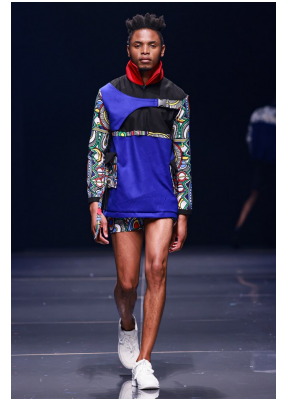

# BOSS MODELS

DURBAN

## SMANGA SHABALALA

Height: 187cm Chest: 93cm Waist: 78cm Shoe: 9 UK Eyes: Black