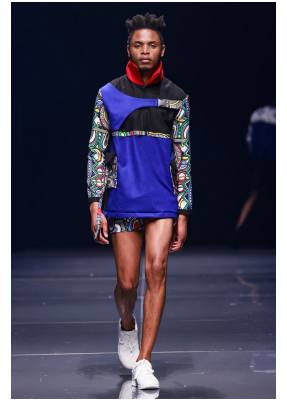

# BOSS MODELS

DURBAN

## SMANGA SHABALALA

Height: 187cm Chest: 93cm Waist: 78cm Shoe: 9 UK Eyes: Black