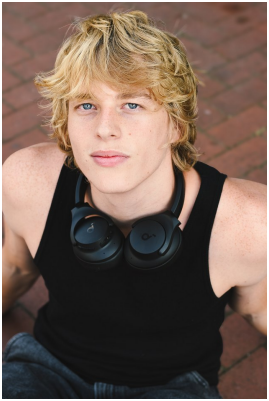

BOSS MODELS

DURBAN

RILEY

Height: 180cm Chest: 93cm Waist: 83cm Shoe: 10 UK Hair: Blonde Eyes: Blue