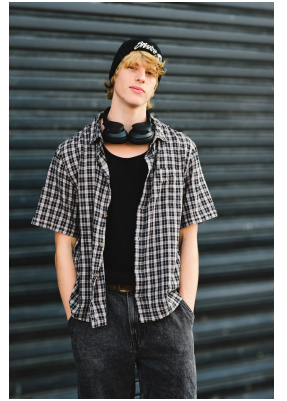

BOSS MODELS

DURBAN

RILEY

Height: 180cm Chest: 93cm Waist: 83cm Shoe: 10 UK Hair: Blonde Eyes: Blue