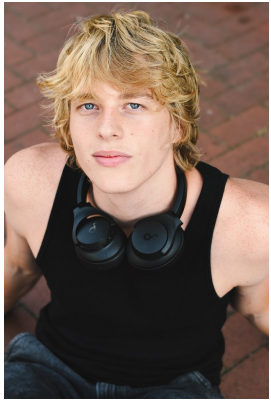

BOSS MODELS

DURBAN

RILEY

Height: 180cm Chest: 93cm Waist: 83cm Shoe: 10 UK Hair: Blonde Eyes: Blue