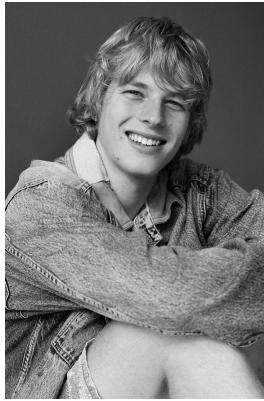

BOSS MODELS

DURBAN

RILEY

Height: 180cm Chest: 93cm Waist: 83cm Shoe: 10 UK Hair: Blonde Eyes: Blue