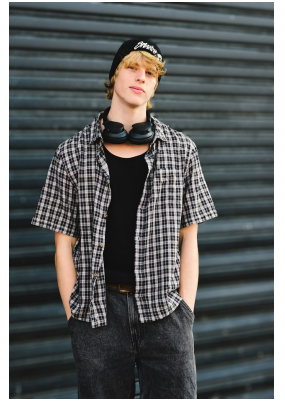

BOSS MODELS

DURBAN

RILEY

Height: 180cm Chest: 93cm Waist: 83cm Shoe: 10 UK Hair: Blonde Eyes: Blue