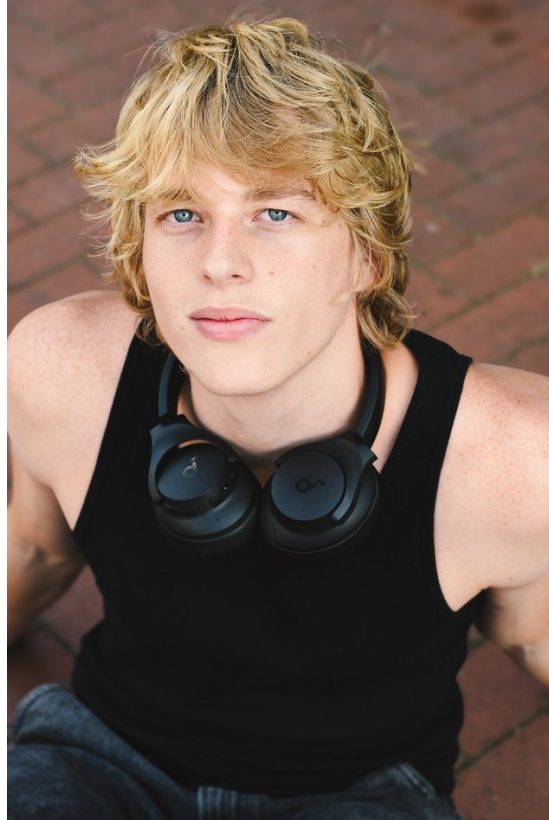

BOSS MODELS

DURBAN

RILEY

Height: 180cm Chest: 93cm Waist: 83cm Shoe: 10 UK Hair: Blonde Eyes: Blue

BOSS MODELS

DURBAN

RILEY

Height: 180cm Chest: 93cm Waist: 83cm Shoe: 10 UK Hair: Blonde Eyes: Blue

BOSS MODELS

DURBAN

RILEY

Height: 180cm Chest: 93cm Waist: 83cm Shoe: 10 UK Hair: Blonde Eyes: Blue