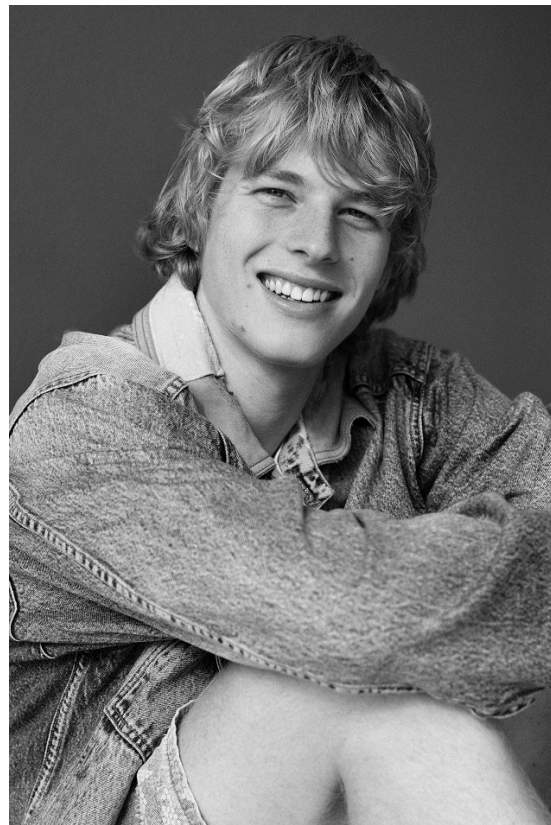

BOSS MODELS

DURBAN

RILEY

Height: 180cm Chest: 93cm Waist: 83cm Shoe: 10 UK Hair: Blonde Eyes: Blue

BOSS MODELS

DURBAN

RILEY

Height: 180cm Chest: 93cm Waist: 83cm Shoe: 10 UK Hair: Blonde Eyes: Blue

BOSS MODELS

DURBAN

RILEY

Height: 180cm Chest: 93cm Waist: 83cm Shoe: 10 UK Hair: Blonde Eyes: Blue