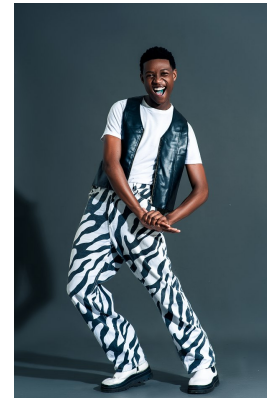

# BOSS MODELS

DURBAN

## SIFISO SHANGE

Height: 183cm Chest: 90cm Waist: 76cm Shoe: 9 UK Hair: Black Eyes: Black