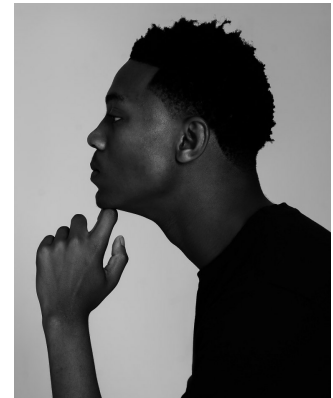

# BOSS MODELS

DURBAN

## SIFISO SHANGE

Height: 183cm Chest: 90cm Waist: 76cm Shoe: 9 UK Hair: Black Eyes: Black