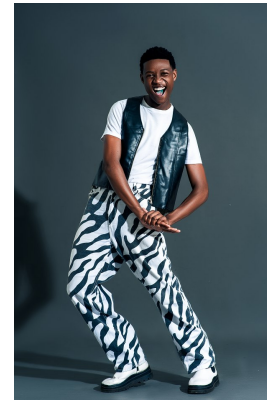

BOSS MODELS

DURBAN

SIFISO SHANGE

Height: 183cm Chest: 90cm Waist: 76cm Shoe: 9 UK Hair: Black Eyes: Black