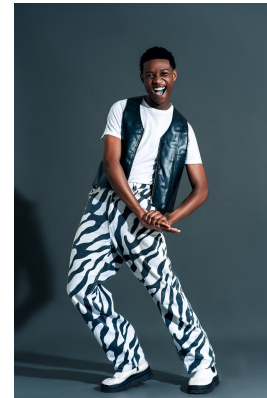

BOSS MODELS

DURBAN

SIFISO SHANGE

Height: 183cm Chest: 90cm Waist: 76cm Shoe: 9 UK Hair: Black Eyes: Black