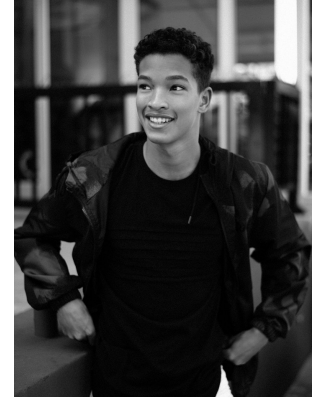

BOSS MODELS

DURBAN

SETH ABRAHAMS

Height: 175cm Chest: 84cm Waist: 75cm Shoe: 9 UK Hair: Black Eyes: Brown

BOSS MODELS

DURBAN

SETH ABRAHAMS

Height: 175cm Chest: 84cm Waist: 75cm Shoe: 9 UK Hair: Black Eyes: Brown