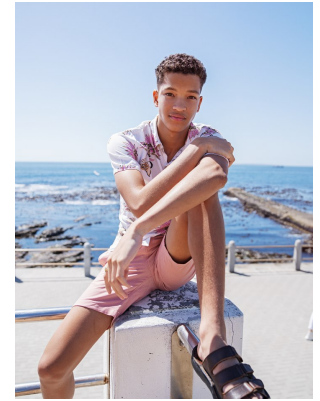

BOSS MODELS

DURBAN

SETH ABRAHAMS

Height: 175cm Chest: 84cm Waist: 75cm Shoe: 9 UK Hair: Black Eyes: Brown

BOSS MODELS

DURBAN

SETH ABRAHAMS

Height: 175cm Chest: 84cm Waist: 75cm Shoe: 9 UK Hair: Black Eyes: Brown