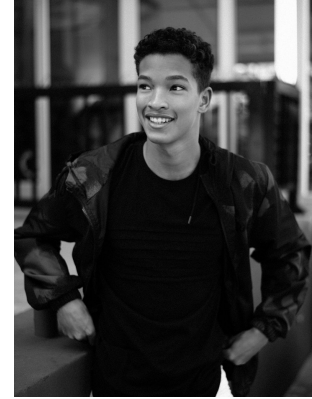

BOSS MODELS

DURBAN

SETH ABRAHAMS

Height: 175cm Chest: 84cm Waist: 75cm Shoe: 9 UK Hair: Black Eyes: Brown

BOSS MODELS

DURBAN

SETH ABRAHAMS

Height: 175cm Chest: 84cm Waist: 75cm Shoe: 9 UK Hair: Black Eyes: Brown