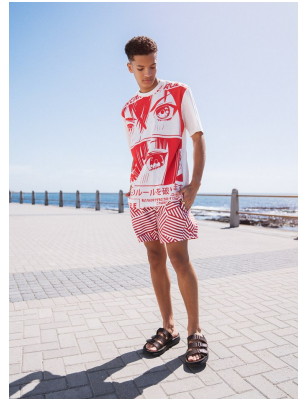

BOSS MODELS

DURBAN

SETH ABRAHAMS

Height: 175cm Chest: 84cm Waist: 75cm Shoe: 9 UK Hair: Black Eyes: Brown

BOSS MODELS

DURBAN

SETH ABRAHAMS

Height: 175cm Chest: 84cm Waist: 75cm Shoe: 9 UK Hair: Black Eyes: Brown