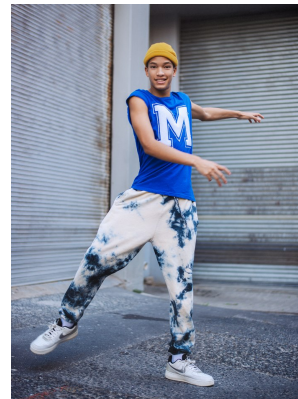

BOSS MODELS

DURBAN

SETH ABRAHAMS

Height: 175cm Chest: 84cm Waist: 75cm Shoe: 9 UK Hair: Black Eyes: Brown

BOSS MODELS

DURBAN

SETH ABRAHAMS

Height: 175cm Chest: 84cm Waist: 75cm Shoe: 9 UK Hair: Black Eyes: Brown