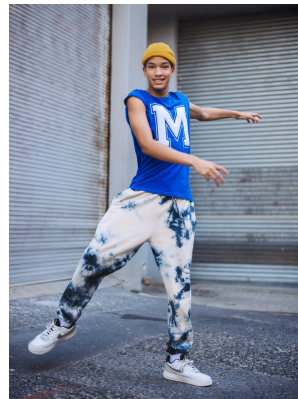

BOSS MODELS

DURBAN

SETH ABRAHAMS

Height: 175cm Chest: 84cm Waist: 75cm Shoe: 9 UK Hair: Black Eyes: Brown

BOSS MODELS

DURBAN

SETH ABRAHAMS

Height: 175cm Chest: 84cm Waist: 75cm Shoe: 9 UK Hair: Black Eyes: Brown