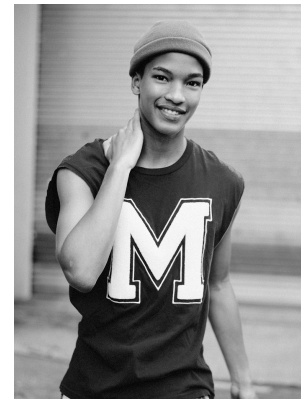

BOSS MODELS

DURBAN

SETH ABRAHAMS

Height: 175cm Chest: 84cm Waist: 75cm Shoe: 9 UK Hair: Black Eyes: Brown

BOSS MODELS

DURBAN

SETH ABRAHAMS

Height: 175cm Chest: 84cm Waist: 75cm Shoe: 9 UK Hair: Black Eyes: Brown