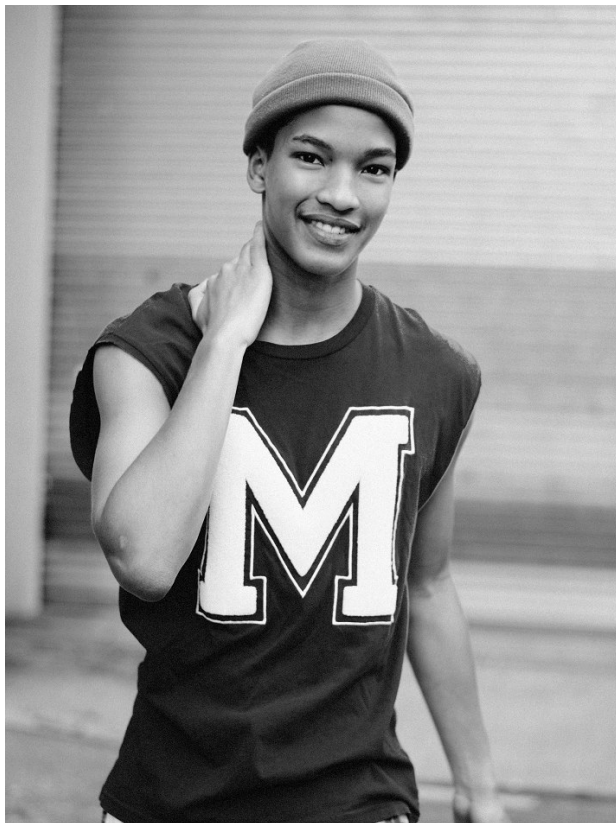

BOSS MODELS

DURBAN

SETH ABRAHAMS

Height: 175cm Chest: 84cm Waist: 75cm Shoe: 9 UK Hair: Black Eyes: Brown

BOSS MODELS

DURBAN

SETH ABRAHAMS

Height: 175cm Chest: 84cm Waist: 75cm Shoe: 9 UK Hair: Black Eyes: Brown