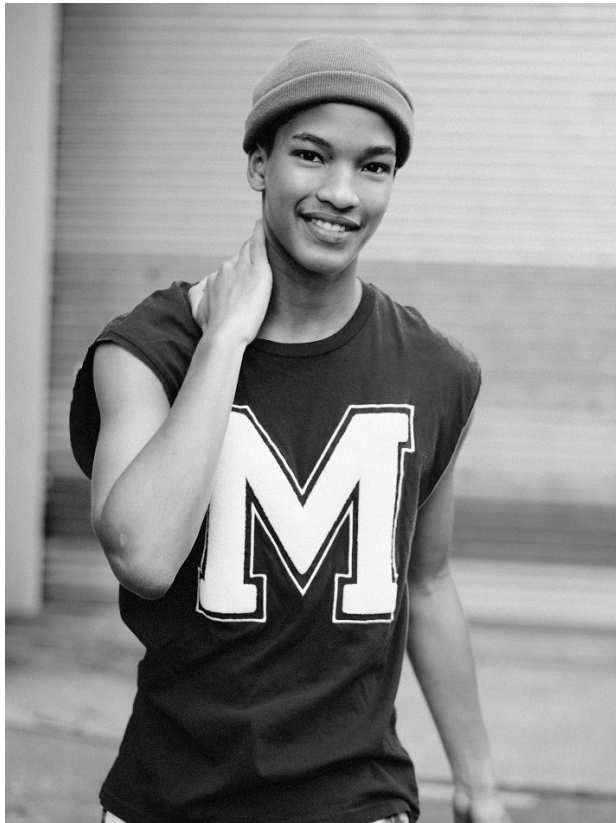

BOSS MODELS

DURBAN

SETH ABRAHAMS

Height: 175cm Chest: 84cm Waist: 75cm Shoe: 9 UK Hair: Black Eyes: Brown

BOSS MODELS

DURBAN

SETH ABRAHAMS

Height: 175cm Chest: 84cm Waist: 75cm Shoe: 9 UK Hair: Black Eyes: Brown