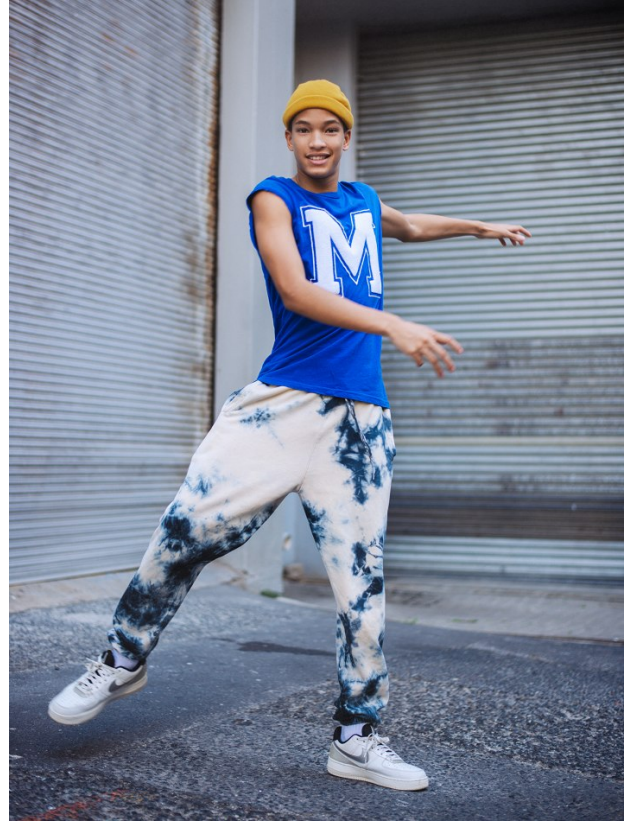

BOSS MODELS

DURBAN

SETH ABRAHAMS

Height: 175cm Chest: 84cm Waist: 75cm Shoe: 9 UK Hair: Black Eyes: Brown